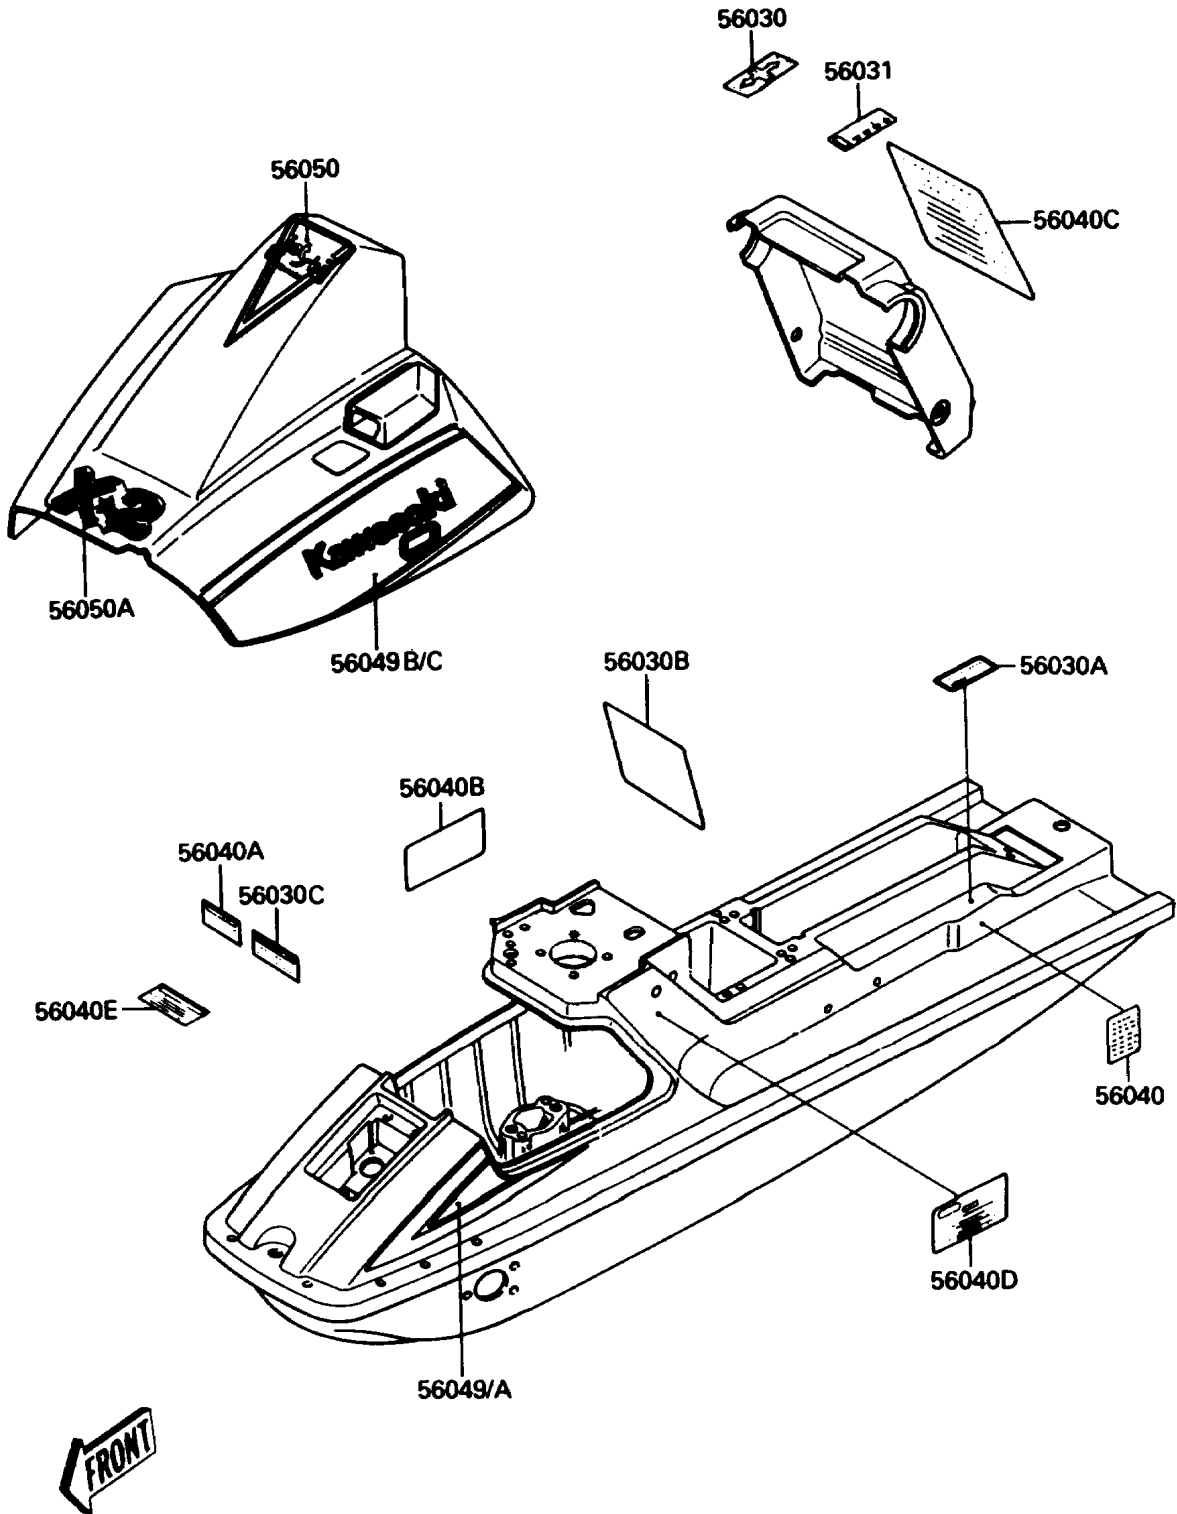

1990 X2 PARTS DIAGRAM

Labels(A5)

F3183A

1990 X2 PARTS LIST

Labels(A5)

ITEM NAME	PART NUMBER	QUANTITY
LABEL,FUEL (Ref # 56030)	56030-3719	1
LABEL,FIRE EXTINGUISHER (Ref # 56030A)	56030-3720	1
LABEL,LAUNCHING (Ref # 56030B)	56030-3723	1
LABEL,OIL RECOMMENDED (Ref # 56030C)	56030-3761	1
LABEL-MANUAL,NOZZLE-TILT (Ref # 56031)	56031-3708	1
LABEL-WARNING,JET PUMP (Ref # 56040)	56040-3798	1
LABEL-WARNING,FUEL (Ref # 56040A)	56040-3802	1
LABEL-WARNING,IMPORTANT SAFETY (Ref # 56040B)	56040-3817	1
LABEL-WARNING,IMPORTANT SAFETY (Ref # 56040C)	56040-3818	1
LABEL-WARNING,MAINTENANCE (Ref # 56040D)	56040-3823	1
LABEL-WARNING,BREAK IN (Ref # 56040E)	56040-3824	1
PATTERN,DECK,LH (Ref # 56049)	56049-1329	1
PATTERN,DECK,RH (Ref # 56049A)	56049-1330	1
PATTERN,ENGINE HOOD,LH (Ref # 56049B)	56049-1331	1
PATTERN,ENGINE HOOD,RH (Ref # 56049C)	56049-1332	1
MARK,JET SKI (Ref # 56050)	56050-1429	1
MARK,X-2 (Ref # 56050A)	56050-1430	1