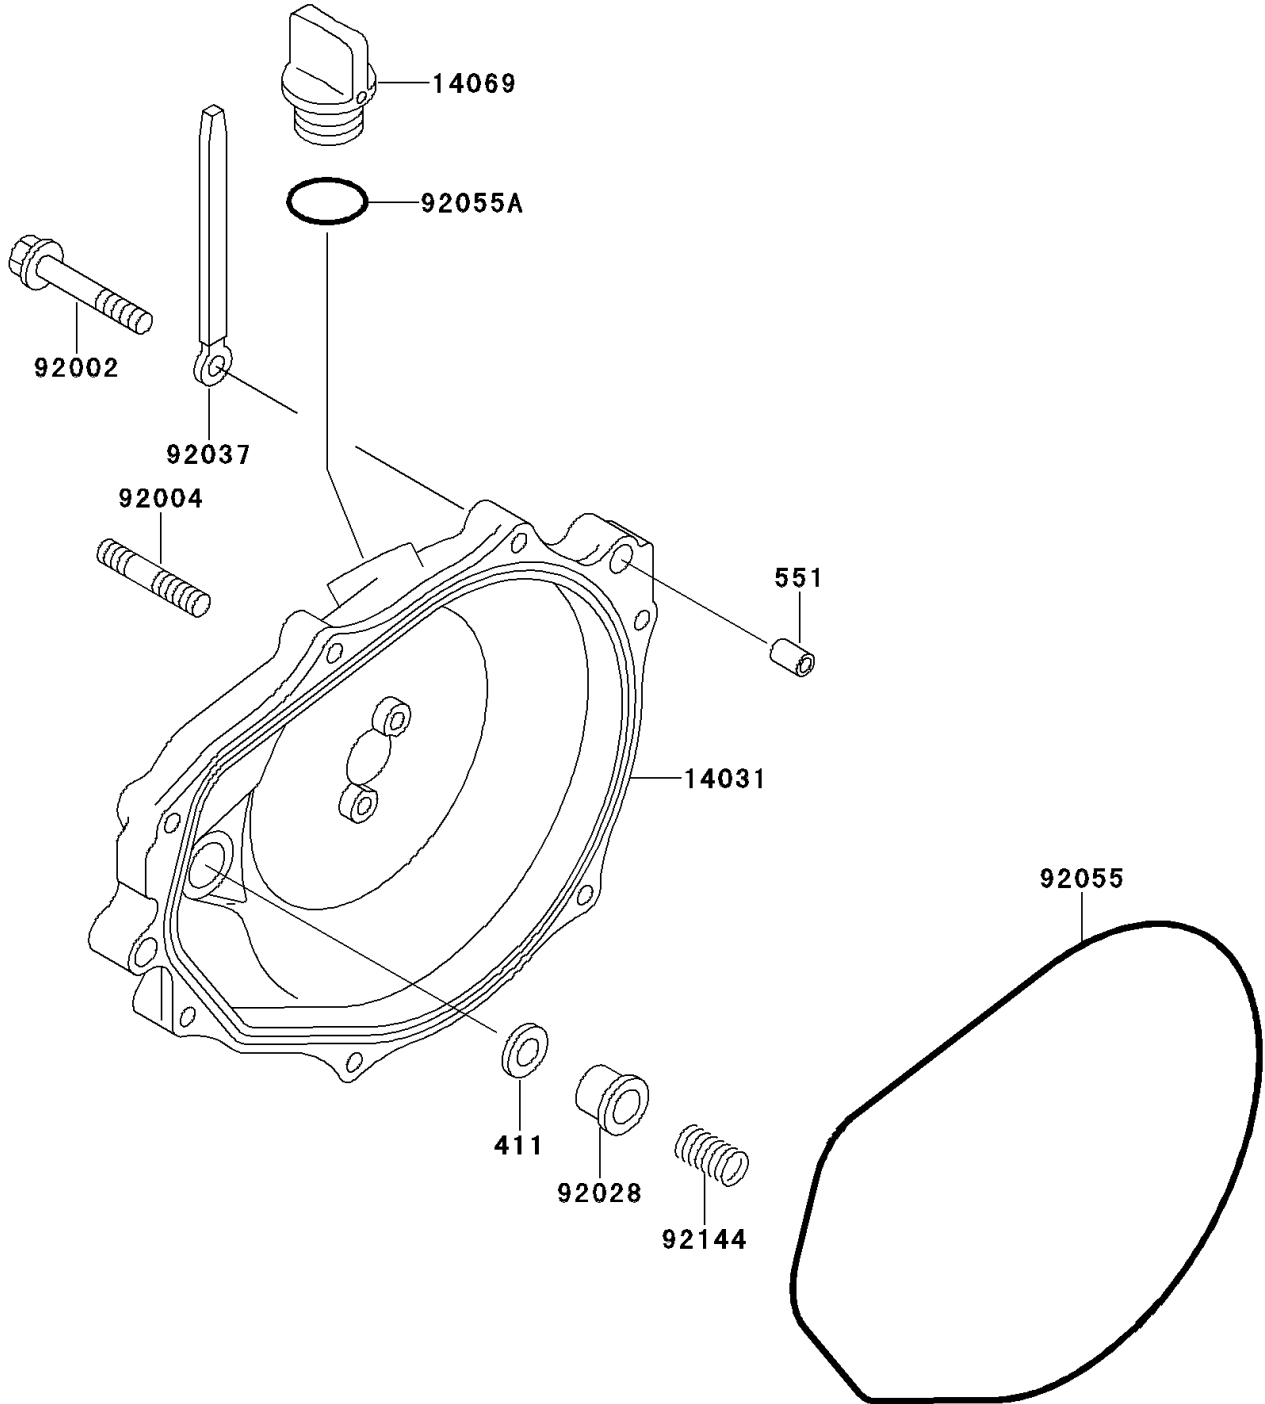

1992 X2 PARTS DIAGRAM

Engine Cover(s)

E1431

1992 X2 PARTS LIST

Engine Cover(s)

ITEM NAME	PART NUMBER	QUANTITY
WASHER-PLAIN,5MM (Ref # 411)	411S0500	1
PIN-DOWEL (Ref # 551)	551R0812	2
COVER-GENERATOR (Ref # 14031)	14031-3710	1
BREATHER (Ref # 14069)	14069-3709	1
BOLT,6X30 (Ref # 92002)	92002-3726	7
STUD (Ref # 92004)	92004-3710	2
BUSHING (Ref # 92028)	92028-3718	1
CLAMP,L=100 (Ref # 92037)	92037-3736	3
RING-O,GENERATOR COVER (Ref # 92055)	92055-3712	1
RING-O (Ref # 92055A)	92055-515	1
SPRING (Ref # 92144)	92144-3728	1