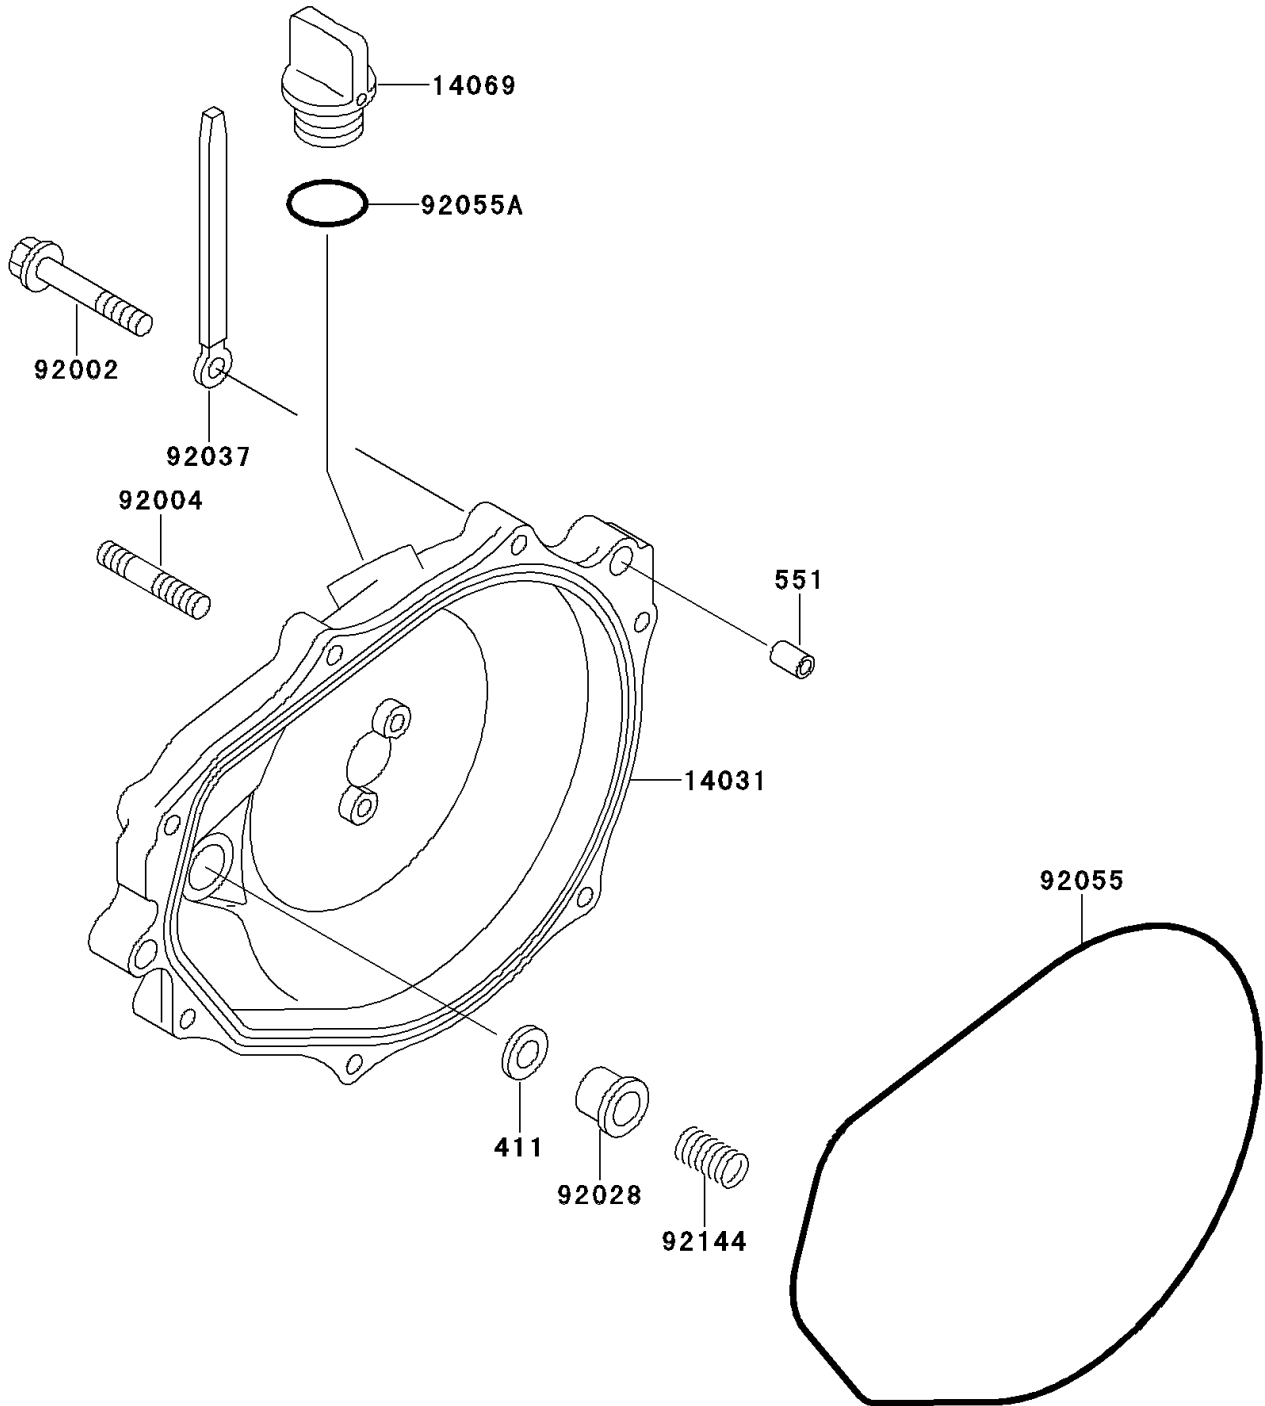

# 1993 X2 PARTS DIAGRAM

Engine Cover(s)

E1431

# 1993 X2 PARTS LIST

## Engine Cover(s)

ITEM NAME	PART NUMBER	QUANTITY
WASHER-PLAIN,5MM (Ref # 411)	411S0500	1
PIN-DOWEL (Ref # 551)	551R0812	2
COVER-GENERATOR (Ref # 14031)	14031-3710	1
BREATHER (Ref # 14069)	14069-3709	1
BOLT,6X30 (Ref # 92002)	92002-3726	7
STUD (Ref # 92004)	92004-3710	2
BUSHING (Ref # 92028)	92028-3718	1
CLAMP,L=100 (Ref # 92037)	92037-3736	3
RING-O,GENERATOR COVER (Ref # 92055)	92055-3712	1
RING-O (Ref # 92055A)	92055-515	1
SPRING (Ref # 92144)	92144-3728	1