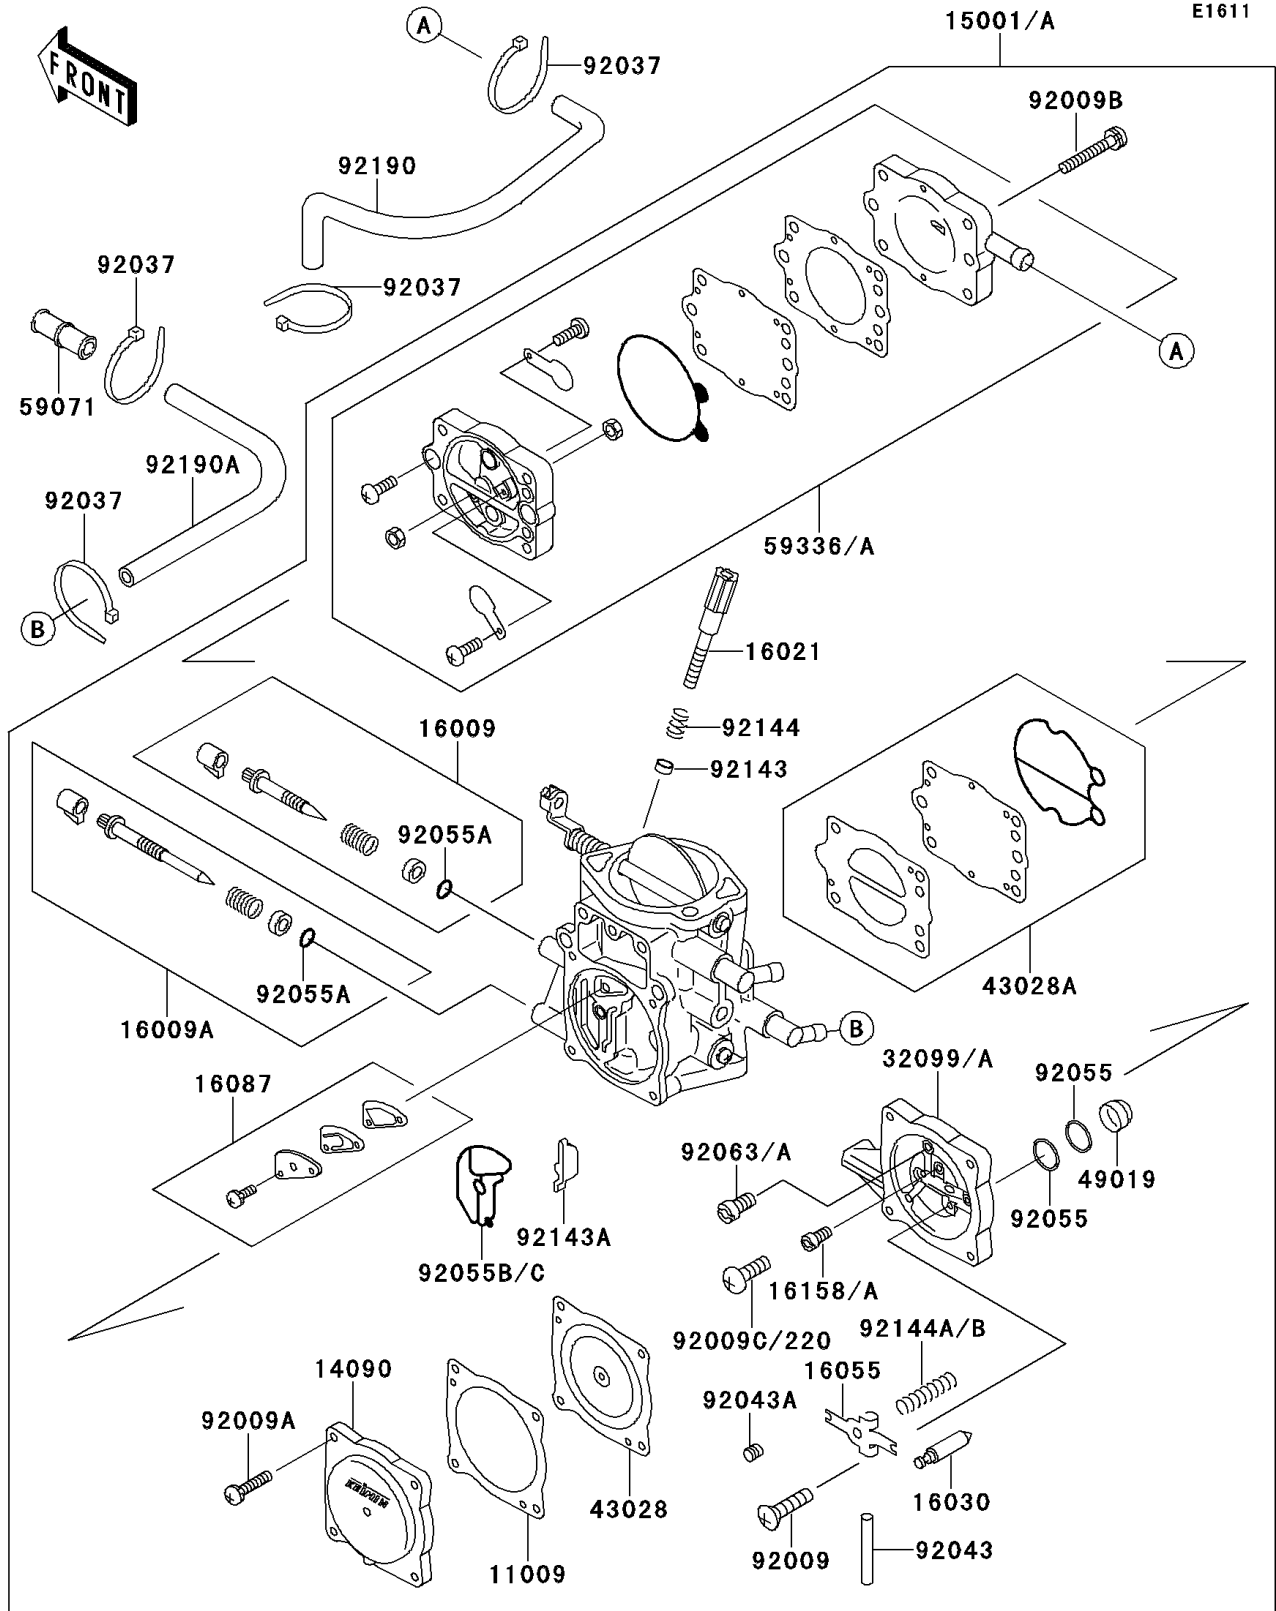

1991 X2 PARTS DIAGRAM

Carburetor

1991 X2 PARTS LIST

Carburetor

ITEM NAME	PART NUMBER	QUANTITY
GASKET,DIAPHRAGM (Ref # 11009)	11009-3730	1
COVER,DIAPHRAGM (Ref # 14090)	14090-3702	1
CARBURETOR-ASSY (Ref # 15001)	15001-3757	1
NEEDLE-JET,MAIN (Ref # 16009)	16009-3711	1
NEEDLE-JET,SLOW (Ref # 16009A)	16009-3712	1
SCREW-THROTTLE STOP (Ref # 16021)	16021-3702	1
VALVE-FLOAT (Ref # 16030)	16030-3701	1
ARM-FLOAT (Ref # 16055)	16055-3701	1
VALVE-CHECK (Ref # 16087)	16087-3703	1
JET-SLOW,#75 (Ref # 16158)	16158-3705	1
CASE,CARBURETOR (Ref # 32099)	32099-3754	1
DIAPHRAGM,CARBURETOR (Ref # 43028)	43028-3704	1
DIAPHRAGM,PUMP (Ref # 43028A)	43028-3706	1
FILTER-FUEL,STRAINER (Ref # 49019)	49019-3707	1
JOINT,MANIFOLD (Ref # 59071)	59071-3725	1
CASE-PUMP (Ref # 59336)	59336-3709	1
SCREW,3X6 (Ref # 92009)	92009-3712	1
SCREW,4X18 (Ref # 92009A)	92009-3782	4
SCREW,5X28 (Ref # 92009B)	92009-3783	4
CLAMP (Ref # 92037)	92037-1173	4
PIN,FLOAT (Ref # 92043)	92043-1209	1
PIN,THROTTLE STOP SCREW (Ref # 92043A)	92043-3712	1
RING-O (Ref # 92055)	92055-1246	2
RING-O,ADJUST SCREW (Ref # 92055A)	92055-3713	2
RING-O (Ref # 92055B)	92055-3734	1
JET-MAIN,#140 (Ref # 92063)	92063-3701	1
COLLAR,THROTTLE STOP SCREW (Ref # 92143)	92143-3709	1
COLLAR (Ref # 92143A)	92143-3727	1
SPRING,THROTTLE STOP SCREW (Ref # 92144)	92144-3706	1

1991 X2 PARTS LIST

Carburetor

ITEM NAME	PART NUMBER	QUANTITY
SPRING,FLOAT ARM (Ref # 92144A)	92144-3733	1
TUBE,PULSE (Ref # 92190)	92190-3730	1
SCREW-PAN-CROS (Ref # 220)	220D0408	1
TUBE,7X12X270 (Ref # 92190A)	92190-3872	1