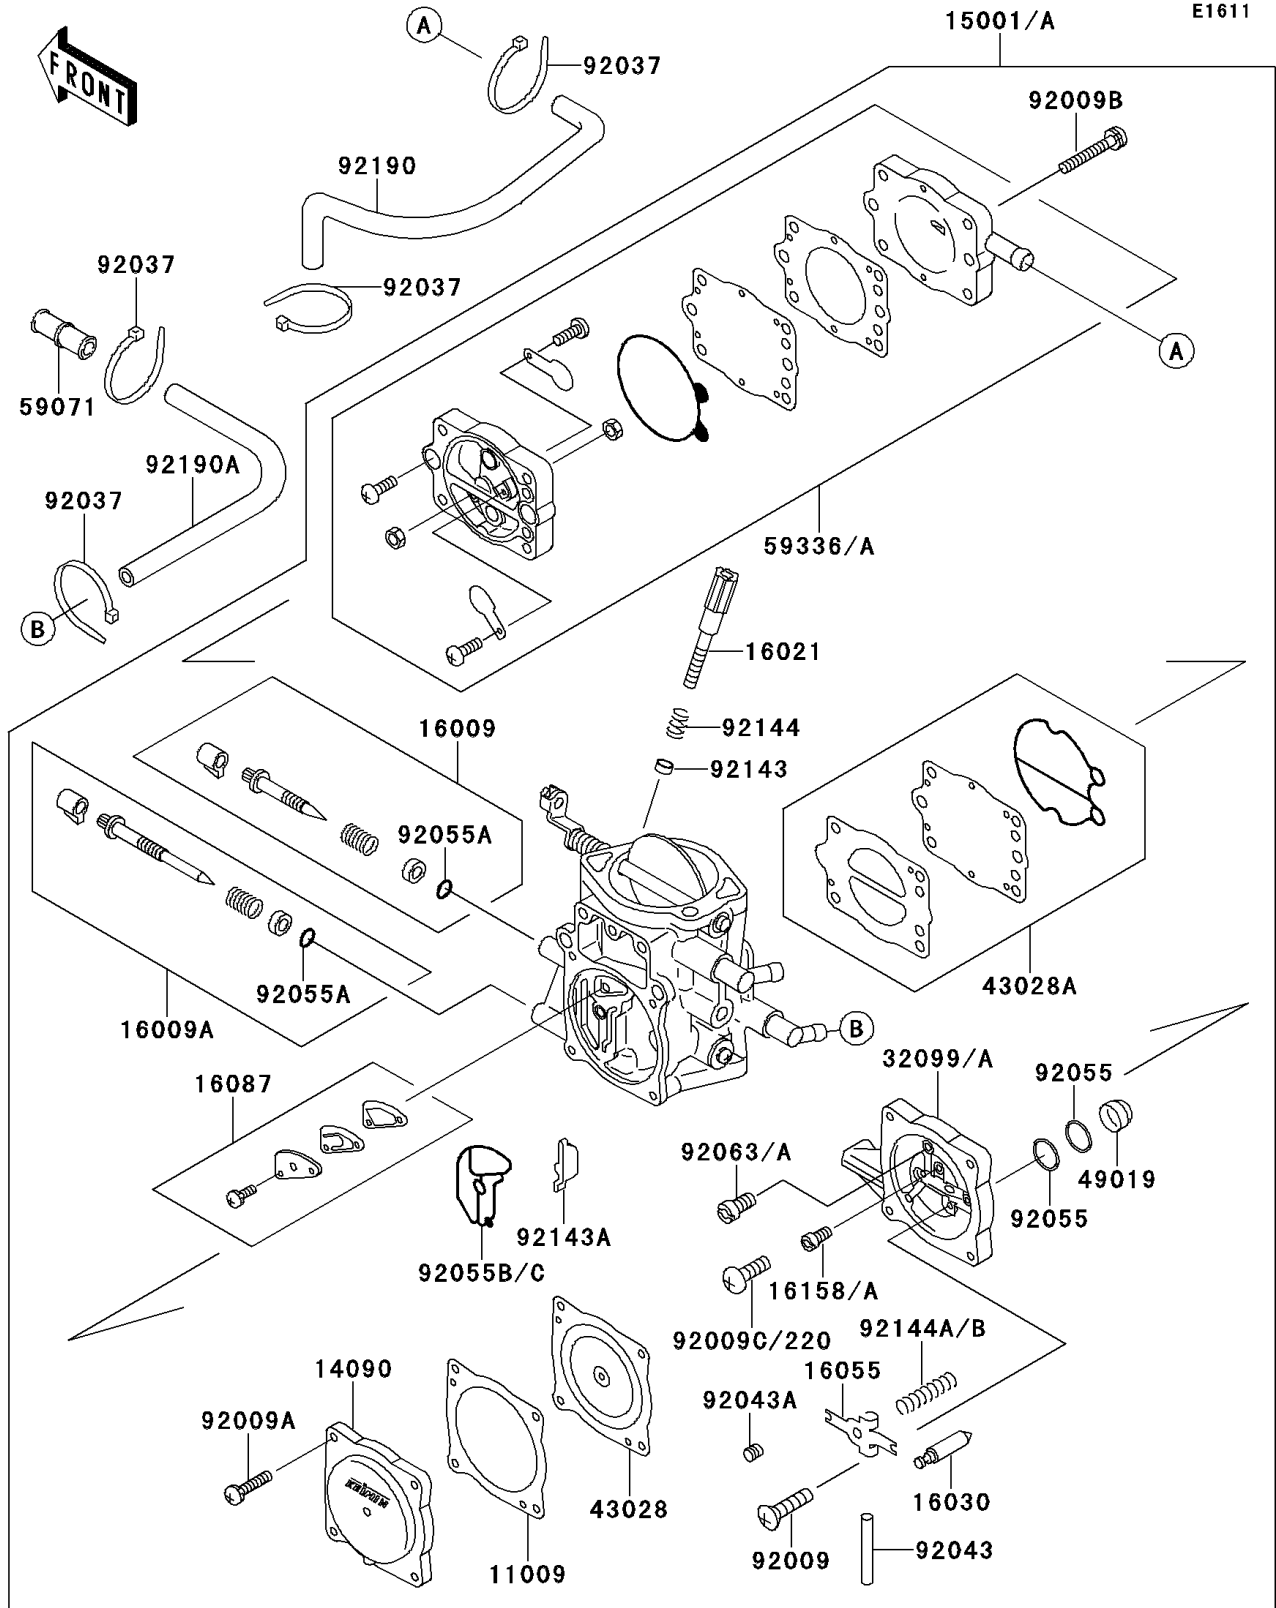

1993 X2 PARTS DIAGRAM

Carburetor