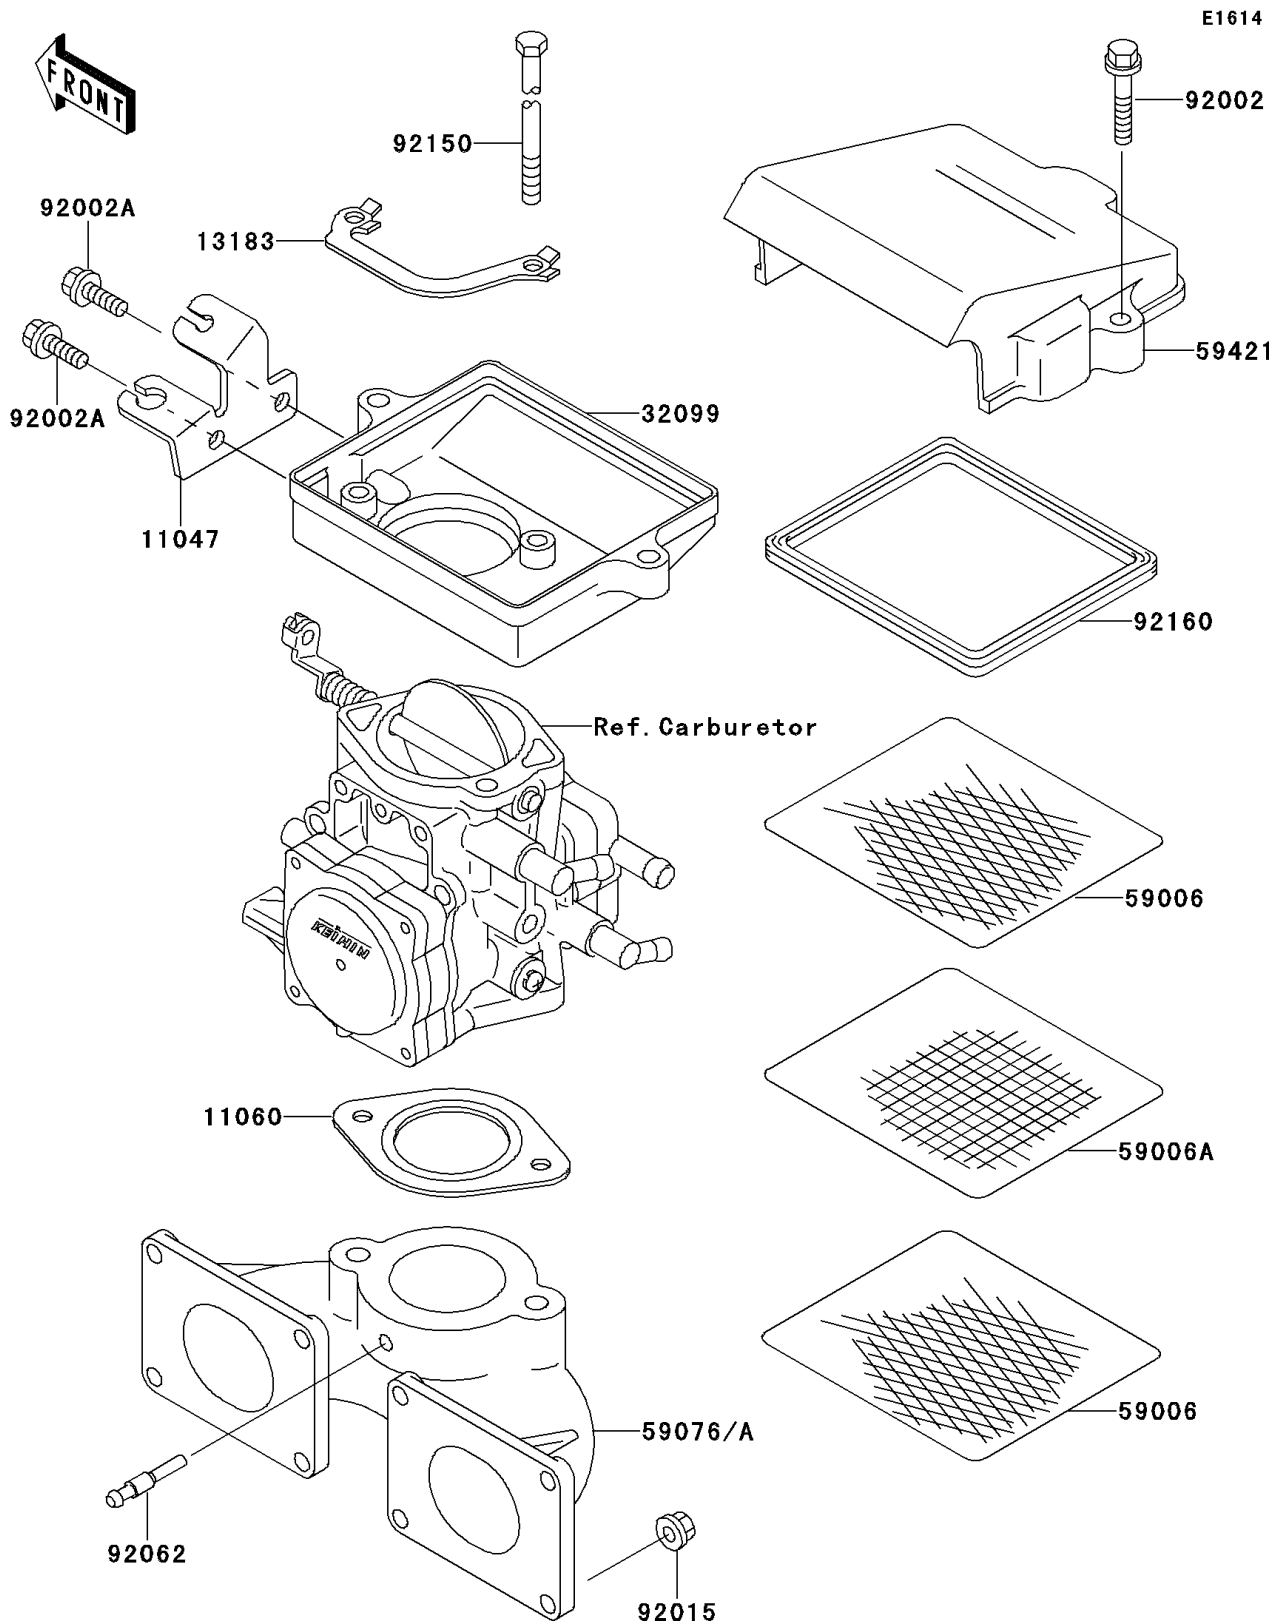

1992 X2 PARTS DIAGRAM

Flame Arrester

1992 X2 PARTS LIST

Flame Arrester

ITEM NAME	PART NUMBER	QUANTITY
BRACKET,CABLE (Ref # 11047)	11047-3709	1
GASKET,CARBURETOR (Ref # 11060)	11060-3716	1
PLATE (Ref # 13183)	13183-3726	1
CASE,FLAME ARRESTER (Ref # 32099)	32099-3746	1
ARRESTER-FLAME (Ref # 59006)	59006-3707	2
ARRESTER-FLAME (Ref # 59006A)	59006-3708	1
MANIFOLD-INTAKE (Ref # 59076)	59076-3708	1
COVER-INTAKE (Ref # 59421)	59421-3716	1
BOLT,6X30 (Ref # 92002)	92002-3726	2
BOLT,6X12 (Ref # 92002A)	92002-3763	2
NUT,6MM (Ref # 92015)	92015-3767	8
NOZZLE (Ref # 92062)	92062-3703	1
BOLT,6X125 (Ref # 92150)	92150-3784	2
DAMPER (Ref # 92160)	92160-3704	1