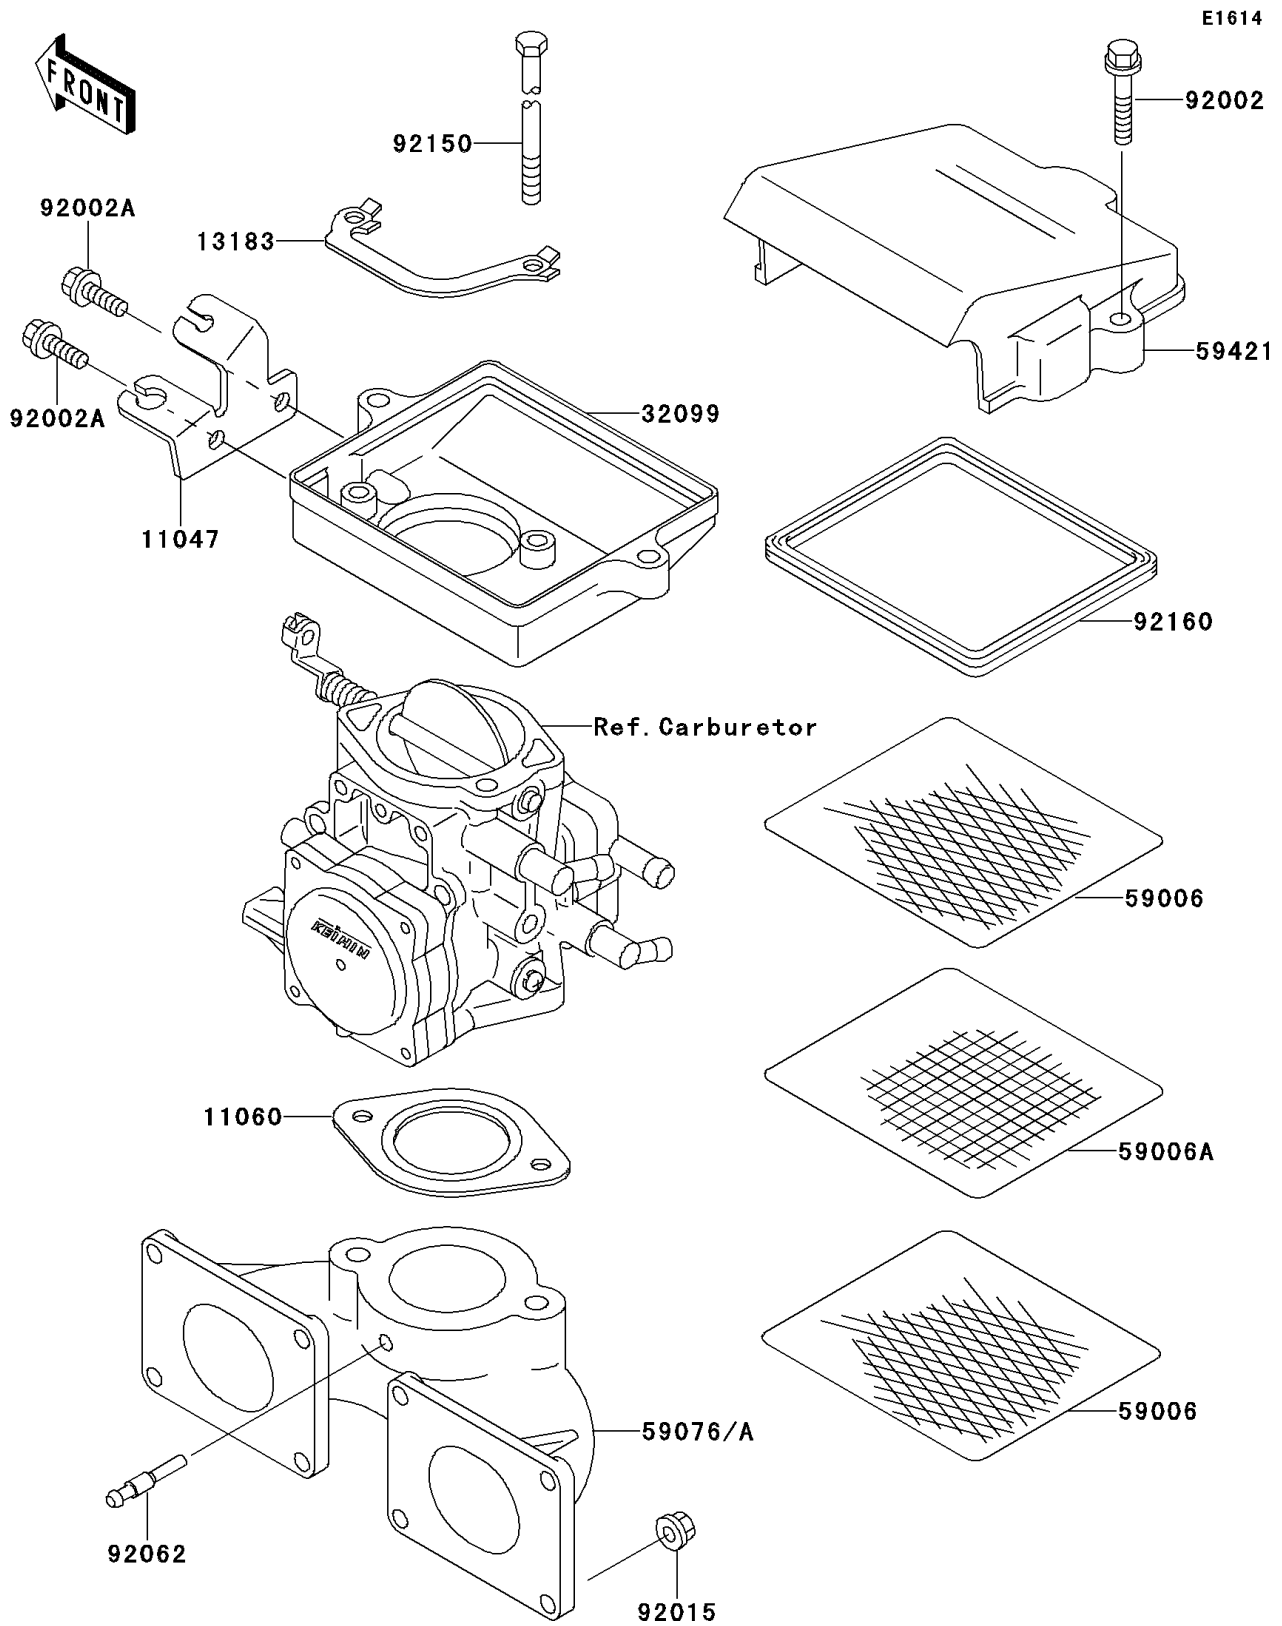

1993 X2 PARTS DIAGRAM

Flame Arrester

1993 X2 PARTS LIST

Flame Arrester

ITEM NAME	PART NUMBER	QUANTITY
BRACKET,CABLE (Ref # 11047)	11047-3709	1
GASKET,CARBURETOR (Ref # 11060)	11060-3716	1
PLATE (Ref # 13183)	13183-3726	1
CASE,FLAME ARRESTER (Ref # 32099)	32099-3746	1
ARRESTER-FLAME (Ref # 59006)	59006-3707	2
ARRESTER-FLAME (Ref # 59006A)	59006-3708	1
MANIFOLD-INTAKE (Ref # 59076)	59076-3708	1
COVER-INTAKE (Ref # 59421)	59421-3716	1
BOLT,6X30 (Ref # 92002)	92002-3726	2
BOLT,6X12 (Ref # 92002A)	92002-3763	2
NUT,6MM (Ref # 92015)	92015-3767	8
NOZZLE (Ref # 92062)	92062-3703	1
BOLT,6X125 (Ref # 92150)	92150-3784	2
DAMPER (Ref # 92160)	92160-3704	1