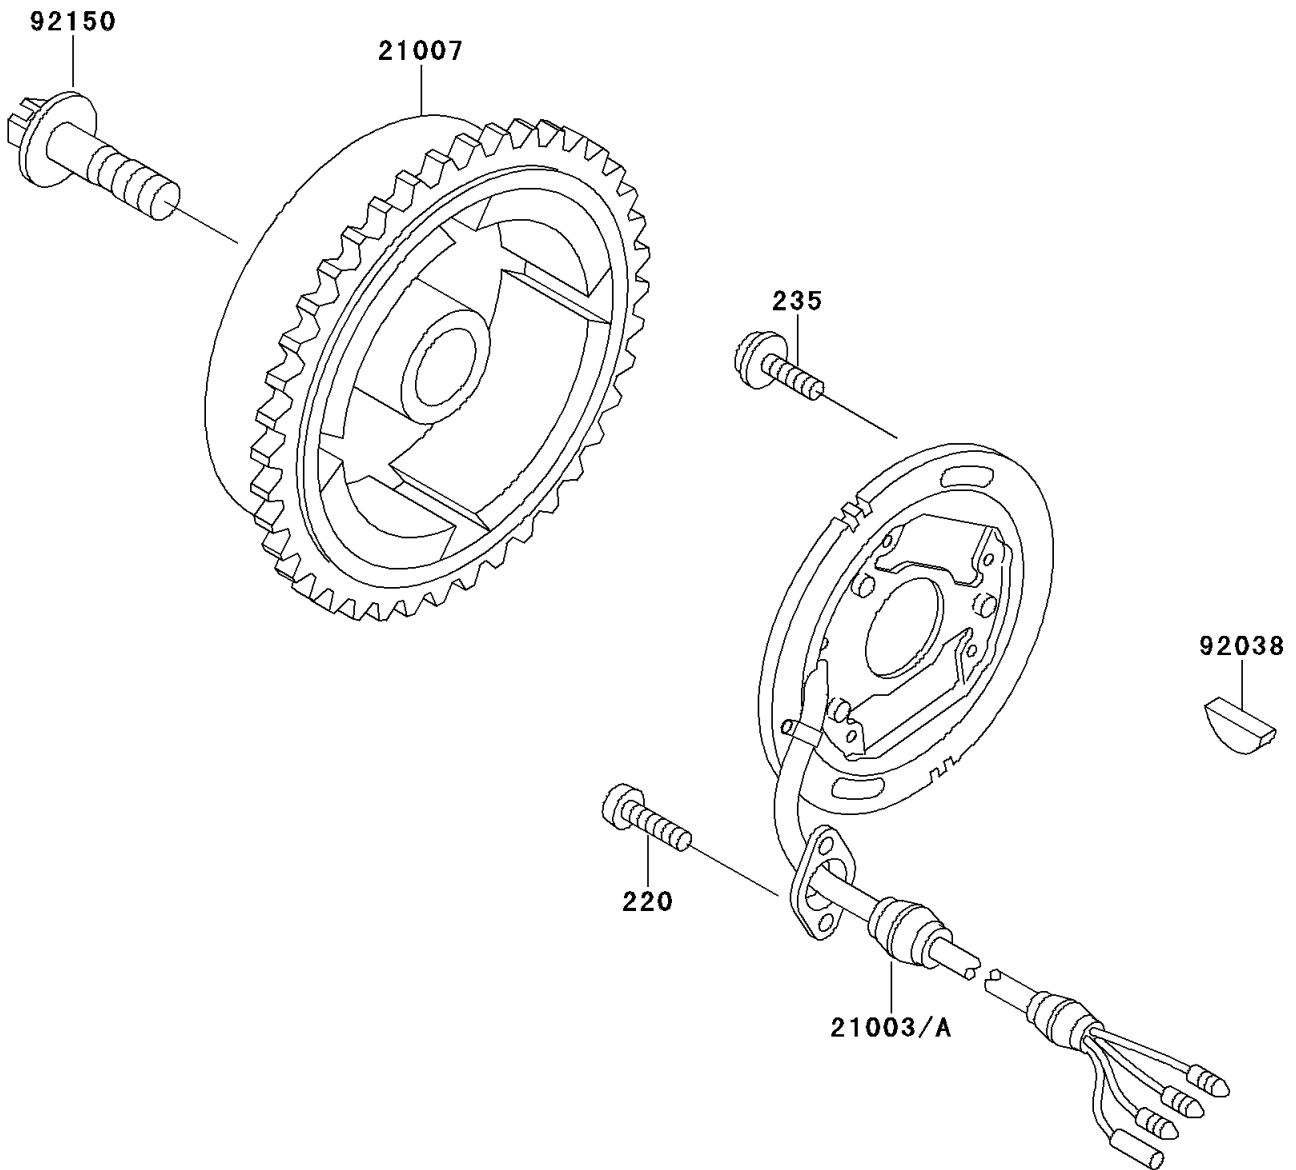

1991 X2 PARTS DIAGRAM

Generator

E1810

1991 X2 PARTS LIST

Generator

ITEM NAME	PART NUMBER	QUANTITY
SCREW-PAN-CROS (Ref # 220)	220B0512	2
SCREW-PAN-WP-CROS (Ref # 235)	235B0616	2
STATOR (Ref # 21003)	21003-3707	1
ROTOR,MAGNETO (Ref # 21007)	21007-3709	1
KEY,WOODRUFF (Ref # 92038)	92038-001	1
BOLT (Ref # 92150)	92150-3806	1