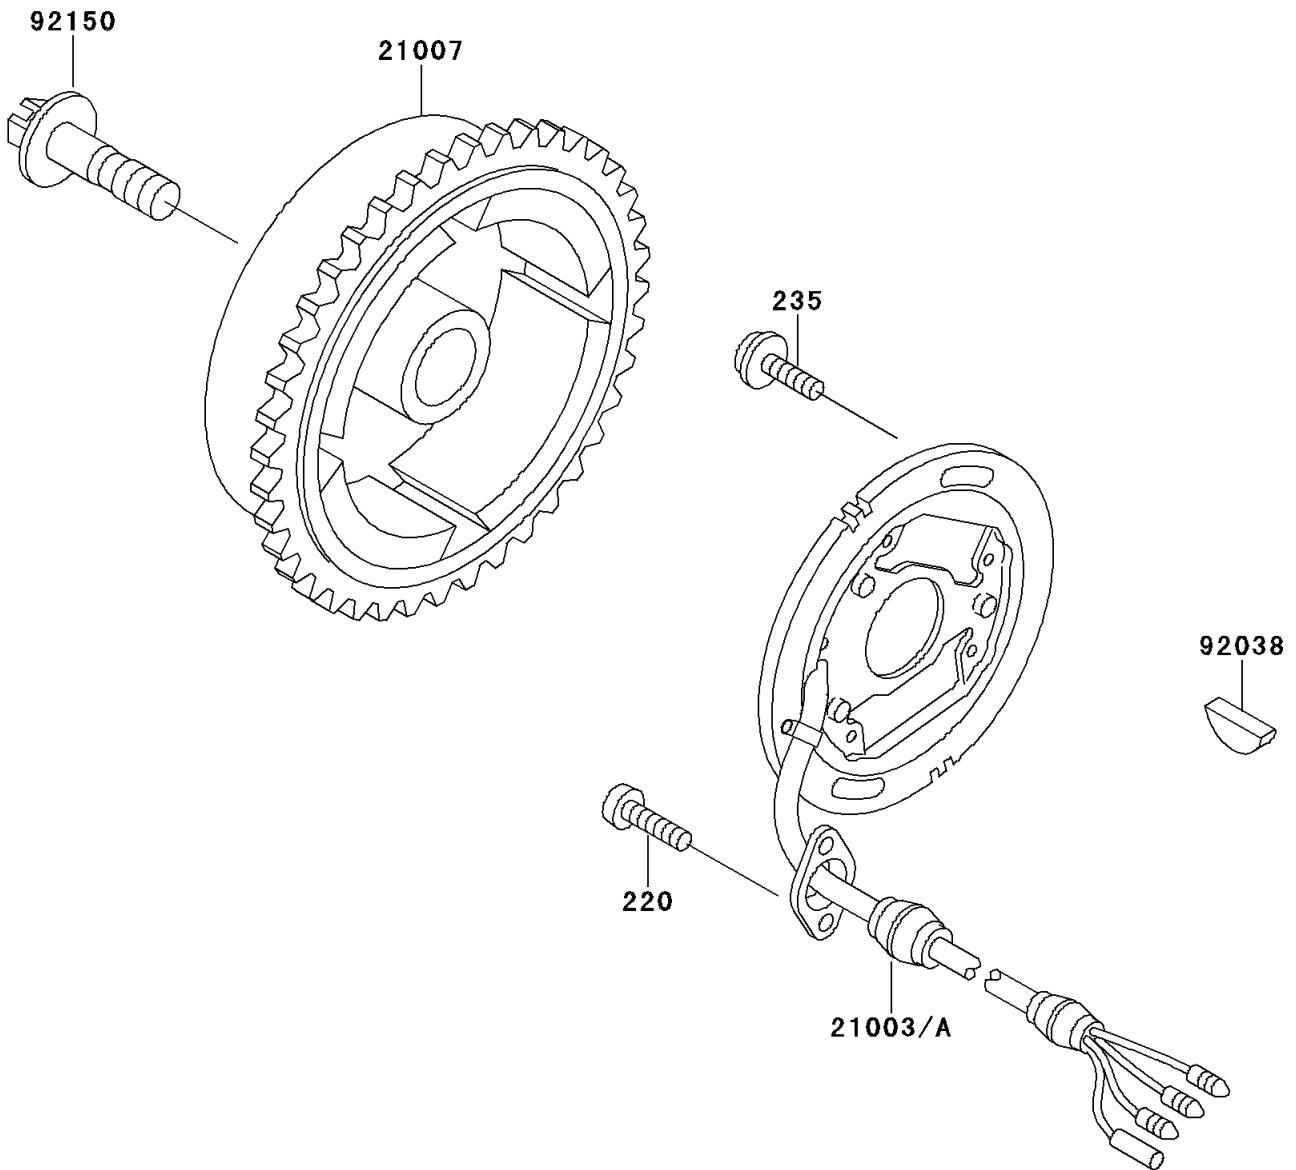

# 1993 X2 PARTS DIAGRAM

Generator

E1810

# 1993 X2 PARTS LIST

## Generator

ITEM NAME	PART NUMBER	QUANTITY
SCREW-PAN-CROS (Ref # 220)	220B0512	2
SCREW-PAN-WP-CROS (Ref # 235)	235B0616	2
STATOR (Ref # 21003A)	21003-3716	1
ROTOR,MAGNETO (Ref # 21007)	21007-3709	1
KEY,WOODRUFF (Ref # 92038)	92038-001	1
BOLT (Ref # 92150)	92150-3806	1