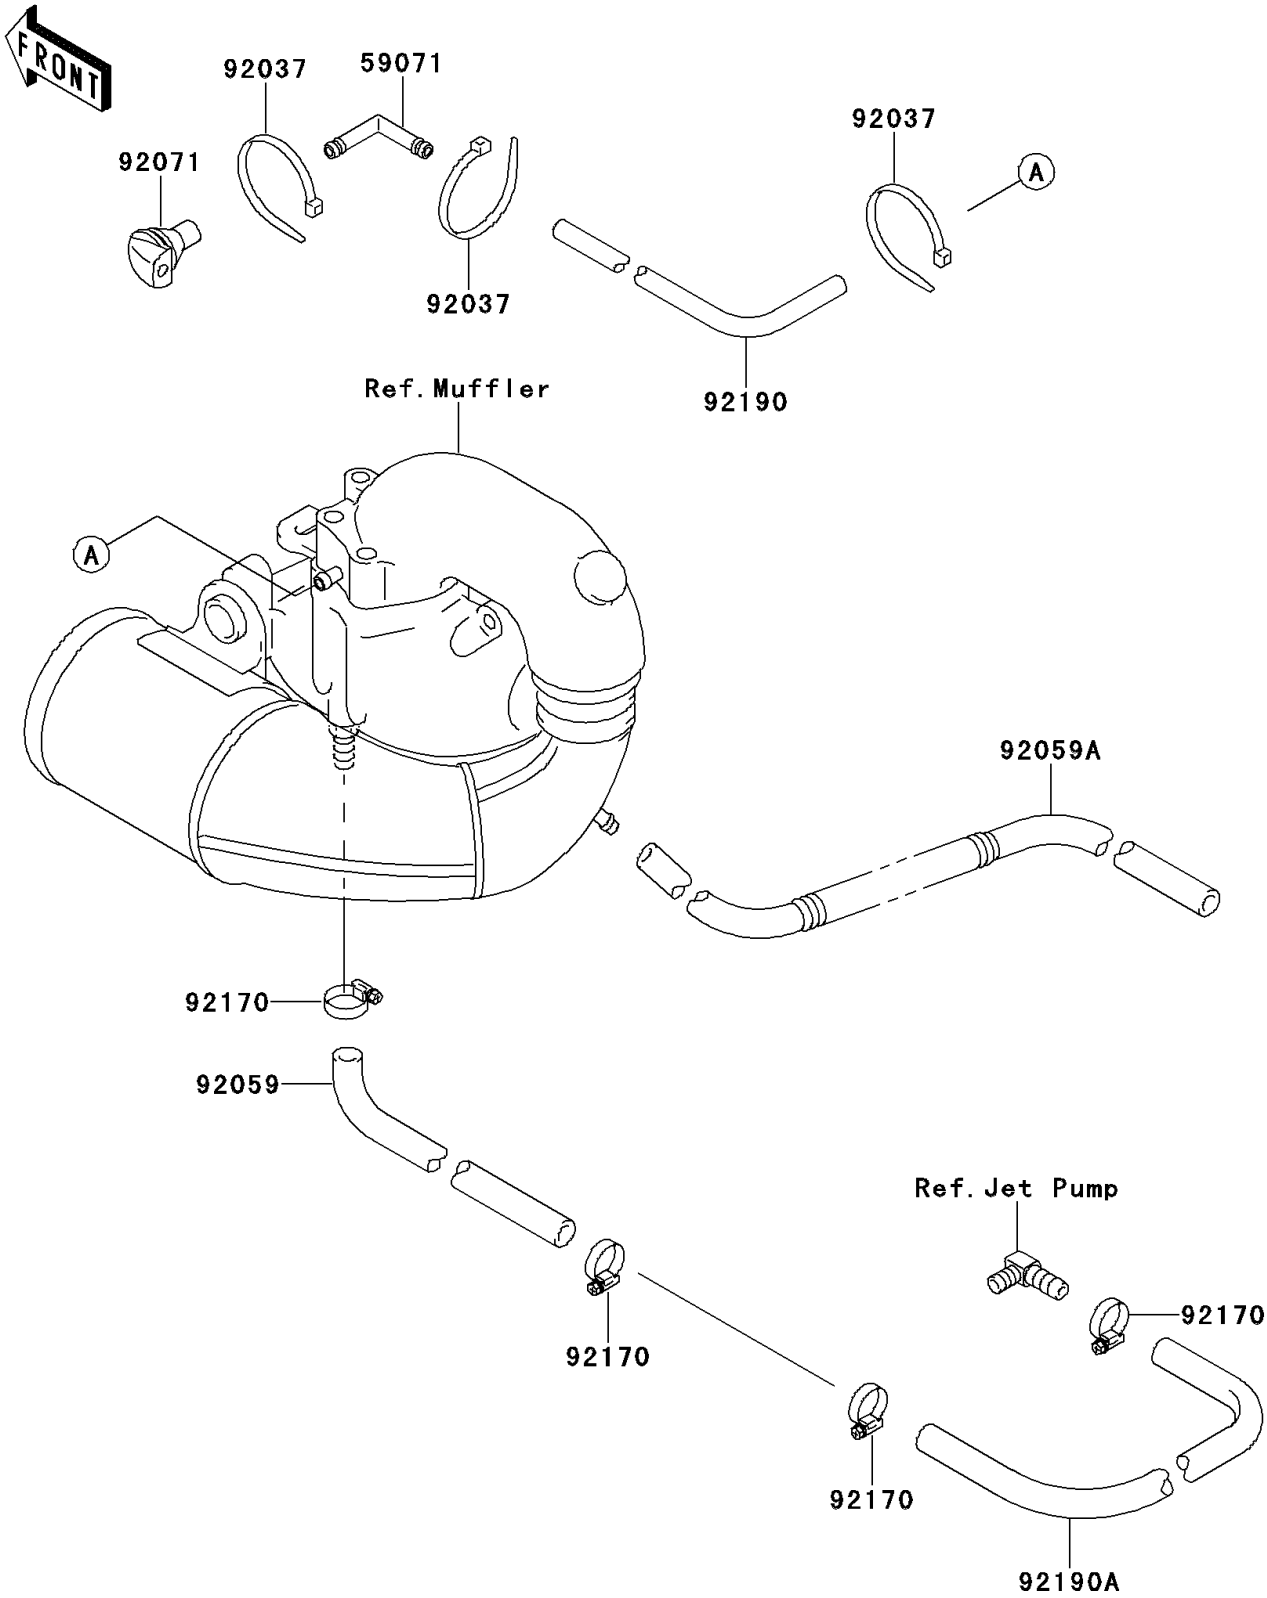

1991 X2 PARTS DIAGRAM

Cooling

E3035

1991 X2 PARTS LIST

Cooling

ITEM NAME	PART NUMBER	QUANTITY
JOINT (Ref # 59071)	59071-3706	1
CLAMP (Ref # 92037)	92037-1173	3
TUBE,9X16X600 (Ref # 92059)	92059-3787	1
TUBE,L=490 (Ref # 92059A)	92059-3862	1
GROMMET (Ref # 92071)	92071-3736	1
CLAMP (Ref # 92170)	92170-3718	4
TUBE,5.8X10.8X650 (Ref # 92190)	92190-3917	1
TUBE,9X360 (Ref # 92190A)	92190-3918	1