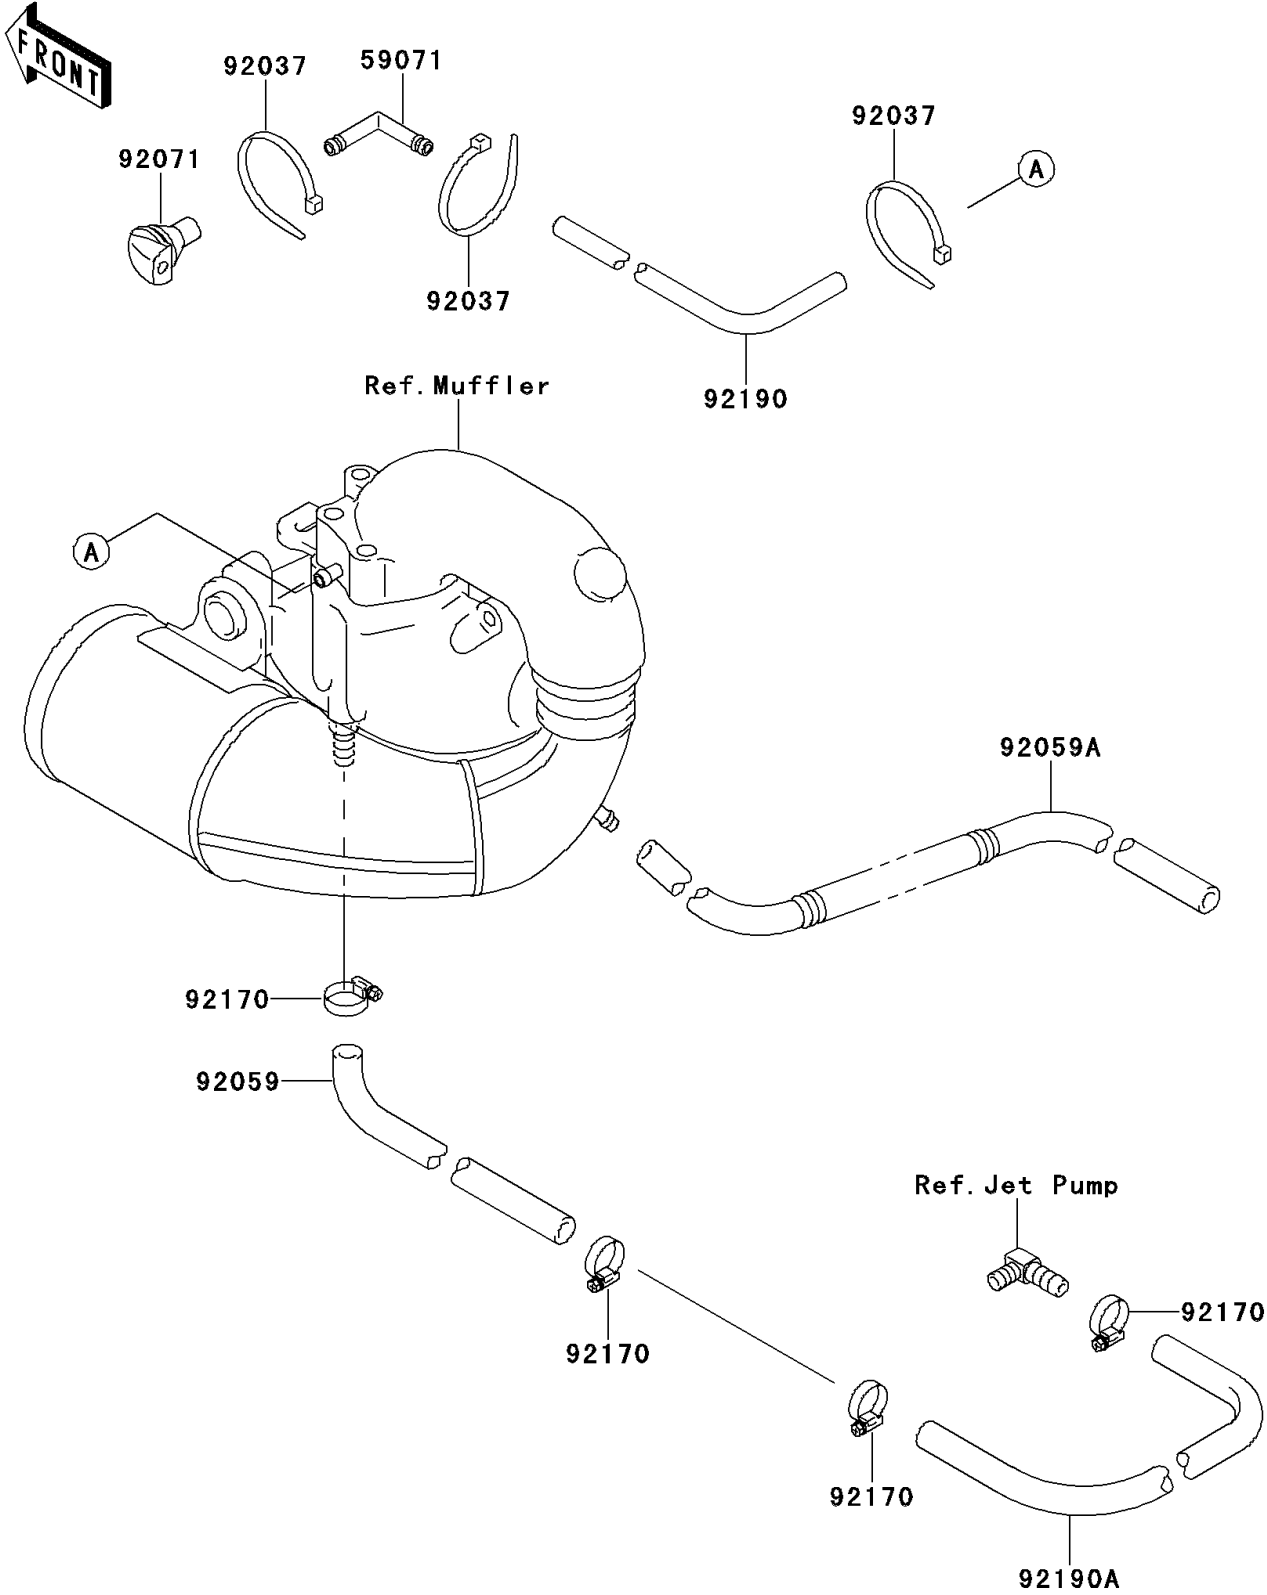

# 1991 X2 PARTS DIAGRAM

Cooling

E3035

# 1991 X2 PARTS LIST

## Cooling

ITEM NAME	PART NUMBER	QUANTITY
JOINT (Ref # 59071)	59071-3706	1
CLAMP (Ref # 92037)	92037-1173	3
TUBE,9X16X600 (Ref # 92059)	92059-3787	1
TUBE,L=490 (Ref # 92059A)	92059-3862	1
GROMMET (Ref # 92071)	92071-3736	1
CLAMP (Ref # 92170)	92170-3718	4
TUBE,5.8X10.8X650 (Ref # 92190)	92190-3917	1
TUBE,9X360 (Ref # 92190A)	92190-3918	1