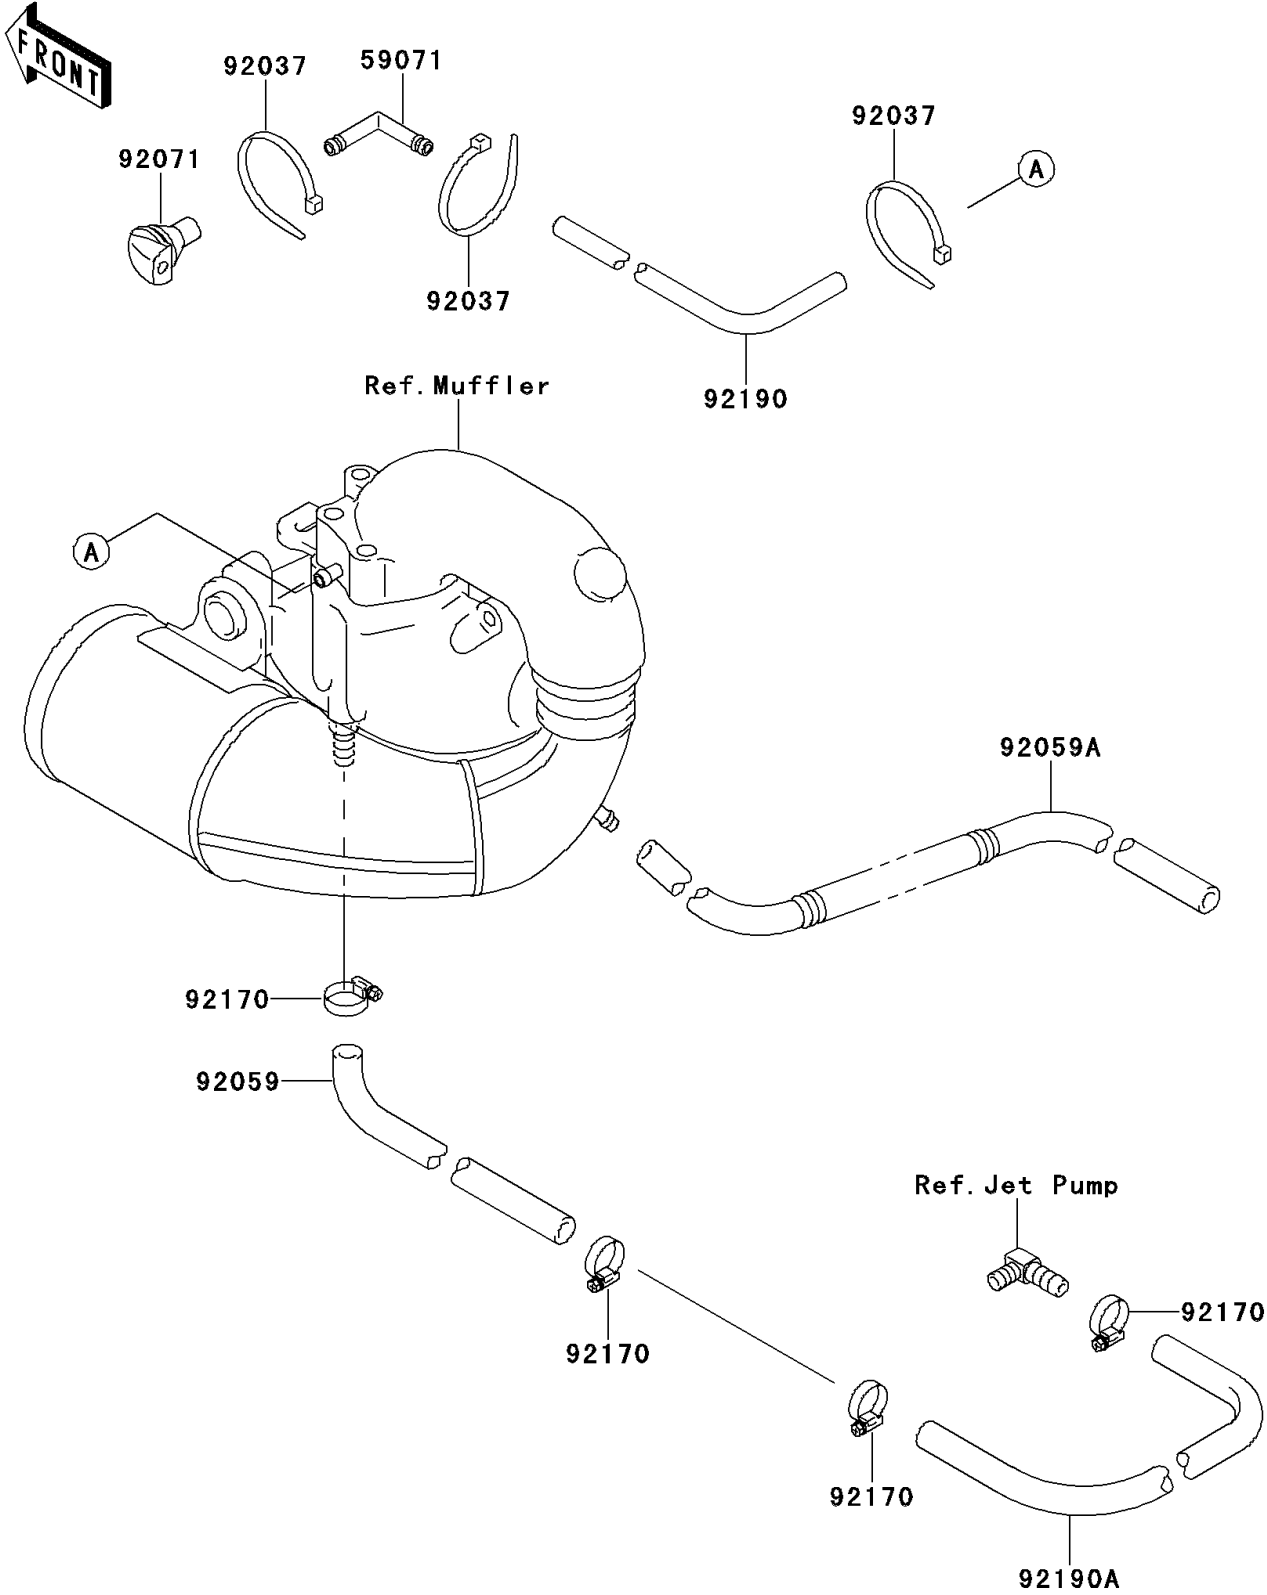

1993 X2 PARTS DIAGRAM

Cooling

E3035

1993 X2 PARTS LIST

Cooling

ITEM NAME	PART NUMBER	QUANTITY
JOINT (Ref # 59071)	59071-3706	1
CLAMP (Ref # 92037)	92037-1173	3
TUBE,9X16X600 (Ref # 92059)	92059-3787	1
TUBE,L=490 (Ref # 92059A)	92059-3862	1
GROMMET (Ref # 92071)	92071-3736	1
CLAMP (Ref # 92170)	92170-3718	4
TUBE,5.8X10.8X650 (Ref # 92190)	92190-3917	1
TUBE,9X360 (Ref # 92190A)	92190-3918	1