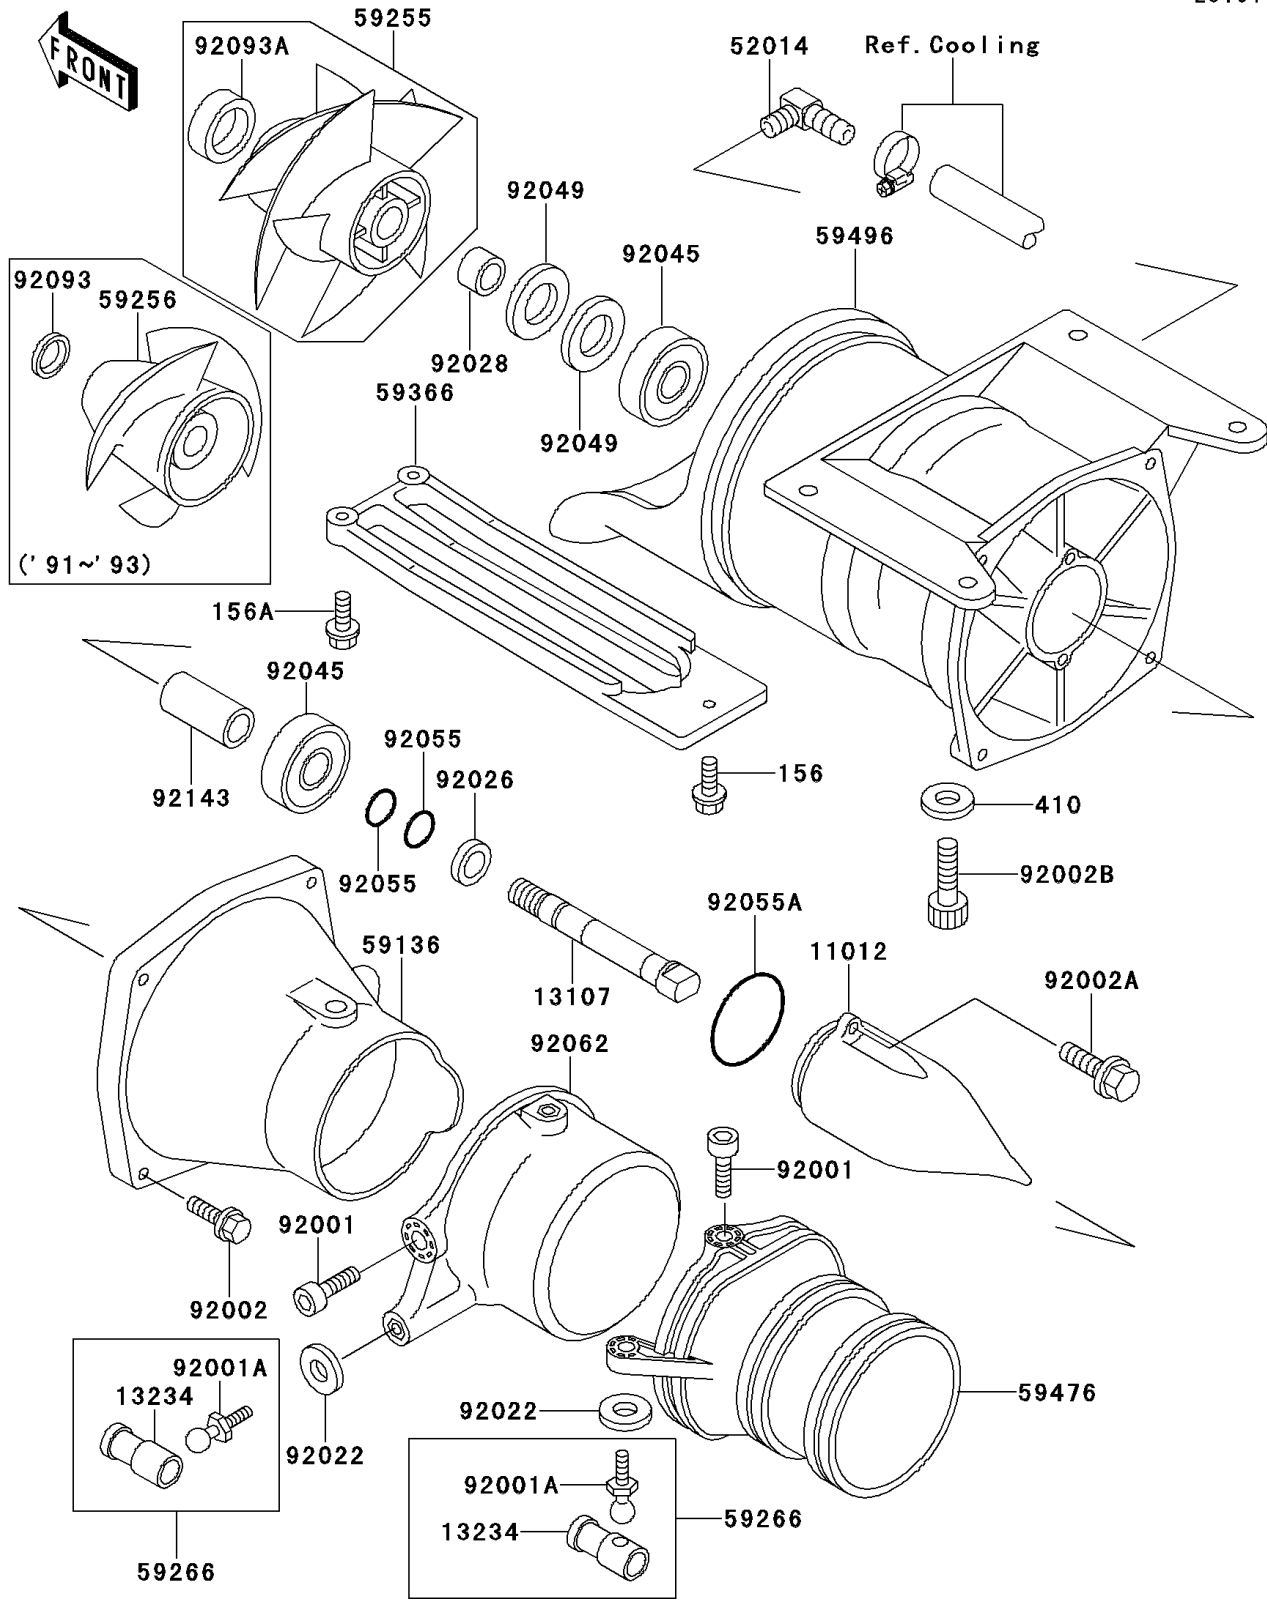

# 1991 X2 PARTS DIAGRAM

Jet Pump

E3191

# 1991 X2 PARTS LIST

## Jet Pump

ITEM NAME	PART NUMBER	QUANTITY
BOLT-WP,6X12 (Ref # 156)	156R0612	1
BOLT-WP,6X25 (Ref # 156A)	156R0625	2
WASHER-PLAIN-SMALL,8MM (Ref # 410)	410S0800	4
CAP,JET PUMP (Ref # 11012)	11012-3712	1
SHAFT,JET PUMP (Ref # 13107)	13107-3721	1
SHAFT-COMP,JOINT (Ref # 13234)	13234-3708	2
ELBOW (Ref # 52014)	52014-3708	1
NOZZLE-PUMP (Ref # 59136)	59136-3712	1
IMPELLER (Ref # 59256)	59256-3705	1
JOINT-BALL (Ref # 59266)	59266-3707	2
GRATE (Ref # 59366)	59366-3702	1
NOZZLE-STRG (Ref # 59476)	59476-3701	1
VANE-GUIDE (Ref # 59496)	59496-3701	1
BOLT,SOCKET,6X11 (Ref # 92001)	92001-3701	4
BOLT,BALL,6MM (Ref # 92001A)	92001-3703	2
BOLT,6X30 (Ref # 92002)	92002-3726	4
BOLT,6X16 (Ref # 92002A)	92002-3728	2
BOLT,SOCKET,8X20 (Ref # 92002B)	92002-3771	4
WASHER (Ref # 92022)	92022-567	2
BUSHING,17X25X15 (Ref # 92028)	92028-3717	1
BEARING-BALL,#63032RD (Ref # 92045)	92045-3706	2
SEAL-OIL,TCV-25476 (Ref # 92049)	92049-3711	2
RING-O,13X1.9 (Ref # 92055)	92055-1021	2
RING-O (Ref # 92055A)	92055-3706	1
NOZZLE (Ref # 92062)	92062-3706	1
SEAL (Ref # 92093)	92093-3702	1
COLLAR,17.4X25.4X53 (Ref # 92143)	92143-3708	1