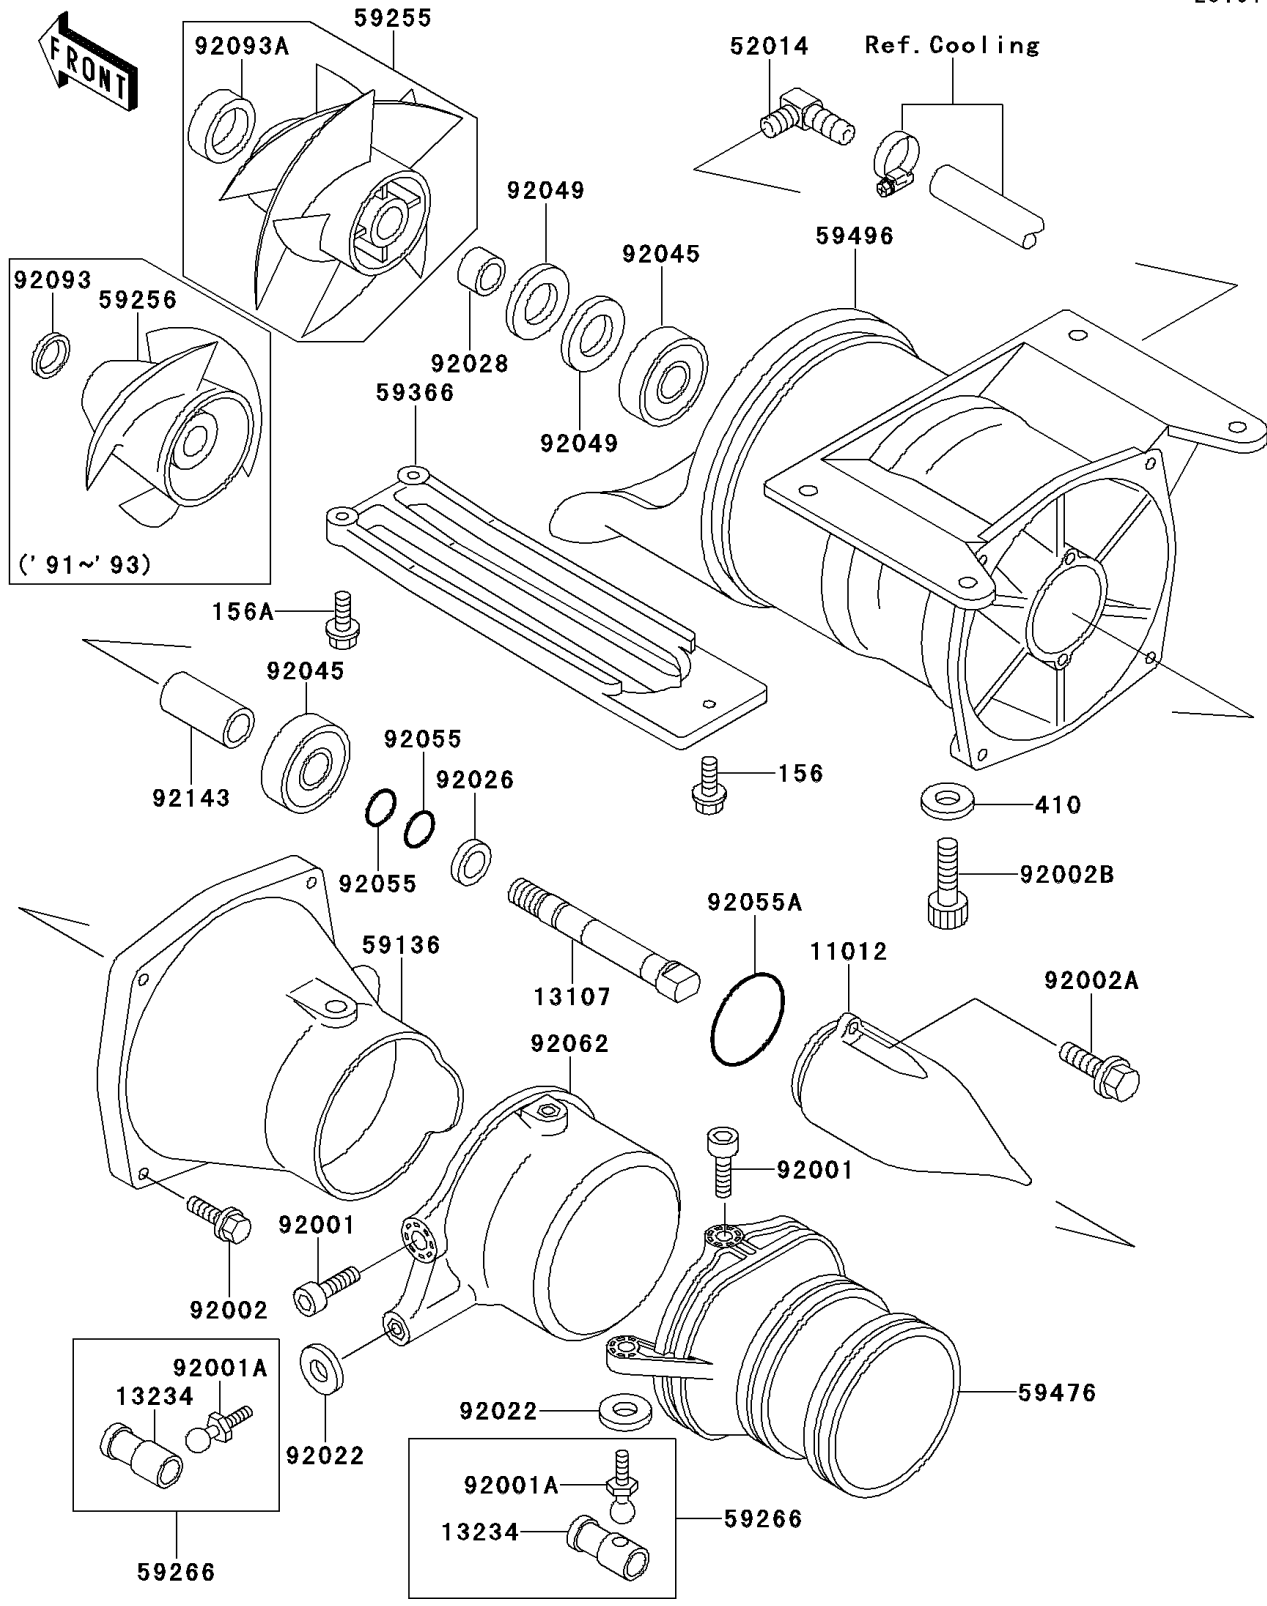

1991 X2 PARTS DIAGRAM

Jet Pump

E3191

1991 X2 PARTS LIST

Jet Pump

ITEM NAME	PART NUMBER	QUANTITY
BOLT-WP,6X12 (Ref # 156)	156R0612	1
BOLT-WP,6X25 (Ref # 156A)	156R0625	2
WASHER-PLAIN-SMALL,8MM (Ref # 410)	410S0800	4
CAP,JET PUMP (Ref # 11012)	11012-3712	1
SHAFT,JET PUMP (Ref # 13107)	13107-3721	1
SHAFT-COMP,JOINT (Ref # 13234)	13234-3708	2
ELBOW (Ref # 52014)	52014-3708	1
NOZZLE-PUMP (Ref # 59136)	59136-3712	1
IMPELLER (Ref # 59256)	59256-3705	1
JOINT-BALL (Ref # 59266)	59266-3707	2
GRATE (Ref # 59366)	59366-3702	1
NOZZLE-STRG (Ref # 59476)	59476-3701	1
VANE-GUIDE (Ref # 59496)	59496-3701	1
BOLT,SOCKET,6X11 (Ref # 92001)	92001-3701	4
BOLT,BALL,6MM (Ref # 92001A)	92001-3703	2
BOLT,6X30 (Ref # 92002)	92002-3726	4
BOLT,6X16 (Ref # 92002A)	92002-3728	2
BOLT,SOCKET,8X20 (Ref # 92002B)	92002-3771	4
WASHER (Ref # 92022)	92022-567	2
BUSHING,17X25X15 (Ref # 92028)	92028-3717	1
BEARING-BALL,#63032RD (Ref # 92045)	92045-3706	2
SEAL-OIL,TCV-25476 (Ref # 92049)	92049-3711	2
RING-O,13X1.9 (Ref # 92055)	92055-1021	2
RING-O (Ref # 92055A)	92055-3706	1
NOZZLE (Ref # 92062)	92062-3706	1
SEAL (Ref # 92093)	92093-3702	1
COLLAR,17.4X25.4X53 (Ref # 92143)	92143-3708	1