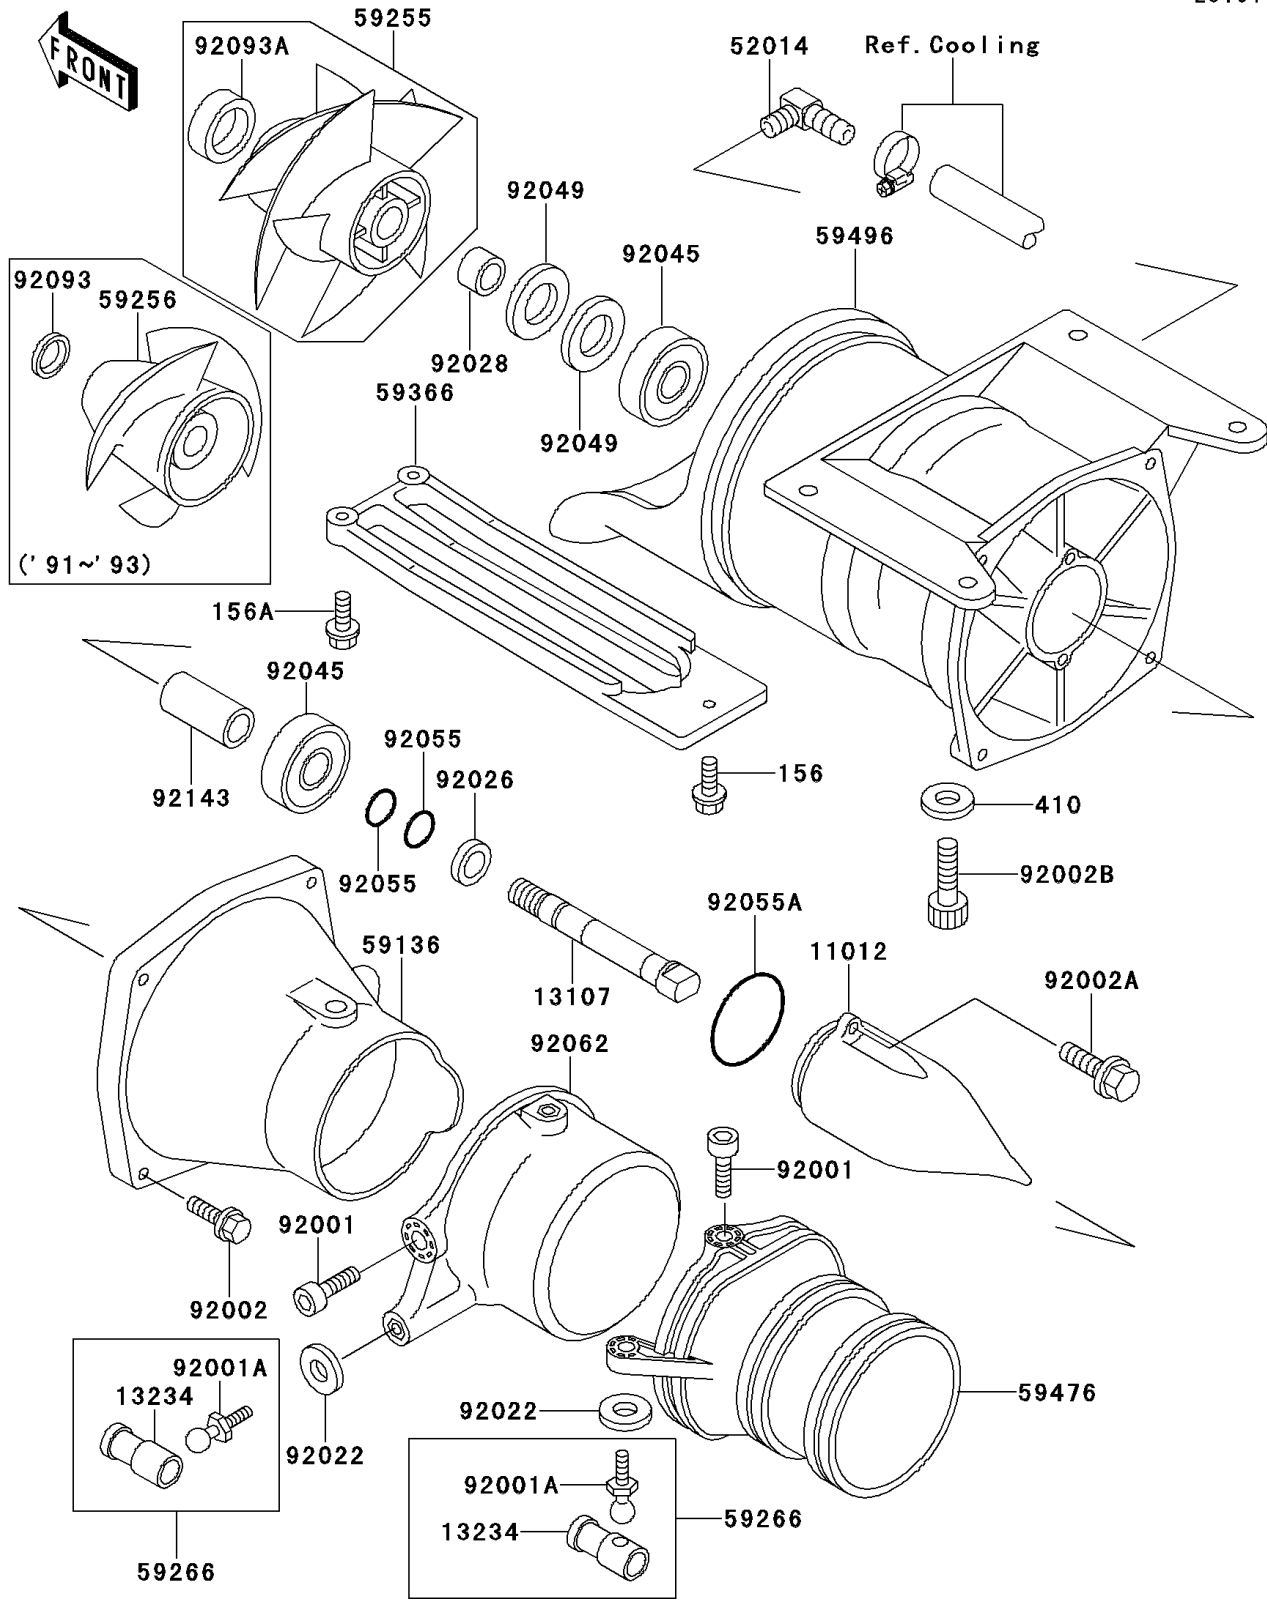

# 1993 X2 PARTS DIAGRAM

Jet Pump

E3191

# 1993 X2 PARTS LIST

## Jet Pump

ITEM NAME	PART NUMBER	QUANTITY
BOLT-WP,6X12 (Ref # 156)	156R0612	1
BOLT-WP,6X25 (Ref # 156A)	156R0625	2
WASHER-PLAIN-SMALL,8MM (Ref # 410)	410S0800	4
CAP,JET PUMP (Ref # 11012)	11012-3712	1
SHAFT,JET PUMP (Ref # 13107)	13107-3721	1
SHAFT-COMP,JOINT (Ref # 13234)	13234-3708	2
ELBOW (Ref # 52014)	52014-3708	1
NOZZLE-PUMP (Ref # 59136)	59136-3712	1
IMPELLER (Ref # 59256)	59256-3705	1
JOINT-BALL (Ref # 59266)	59266-3707	2
GRATE (Ref # 59366)	59366-3702	1
NOZZLE-STRG (Ref # 59476)	59476-3701	1
VANE-GUIDE (Ref # 59496)	59496-3701	1
BOLT,SOCKET,6X11 (Ref # 92001)	92001-3701	4
BOLT,BALL,6MM (Ref # 92001A)	92001-3703	2
BOLT,6X30 (Ref # 92002)	92002-3726	4
BOLT,6X16 (Ref # 92002A)	92002-3728	2
BOLT,SOCKET,8X20 (Ref # 92002B)	92002-3771	4
WASHER (Ref # 92022)	92022-567	2
BUSHING,17X25X15 (Ref # 92028)	92028-3717	1
BEARING-BALL,#63032RD (Ref # 92045)	92045-3706	2
SEAL-OIL,TCV-25476 (Ref # 92049)	92049-3711	2
RING-O,13X1.9 (Ref # 92055)	92055-1021	2
RING-O (Ref # 92055A)	92055-3706	1
NOZZLE (Ref # 92062)	92062-3706	1
SEAL (Ref # 92093)	92093-3702	1
COLLAR,17.4X25.4X53 (Ref # 92143)	92143-3708	1