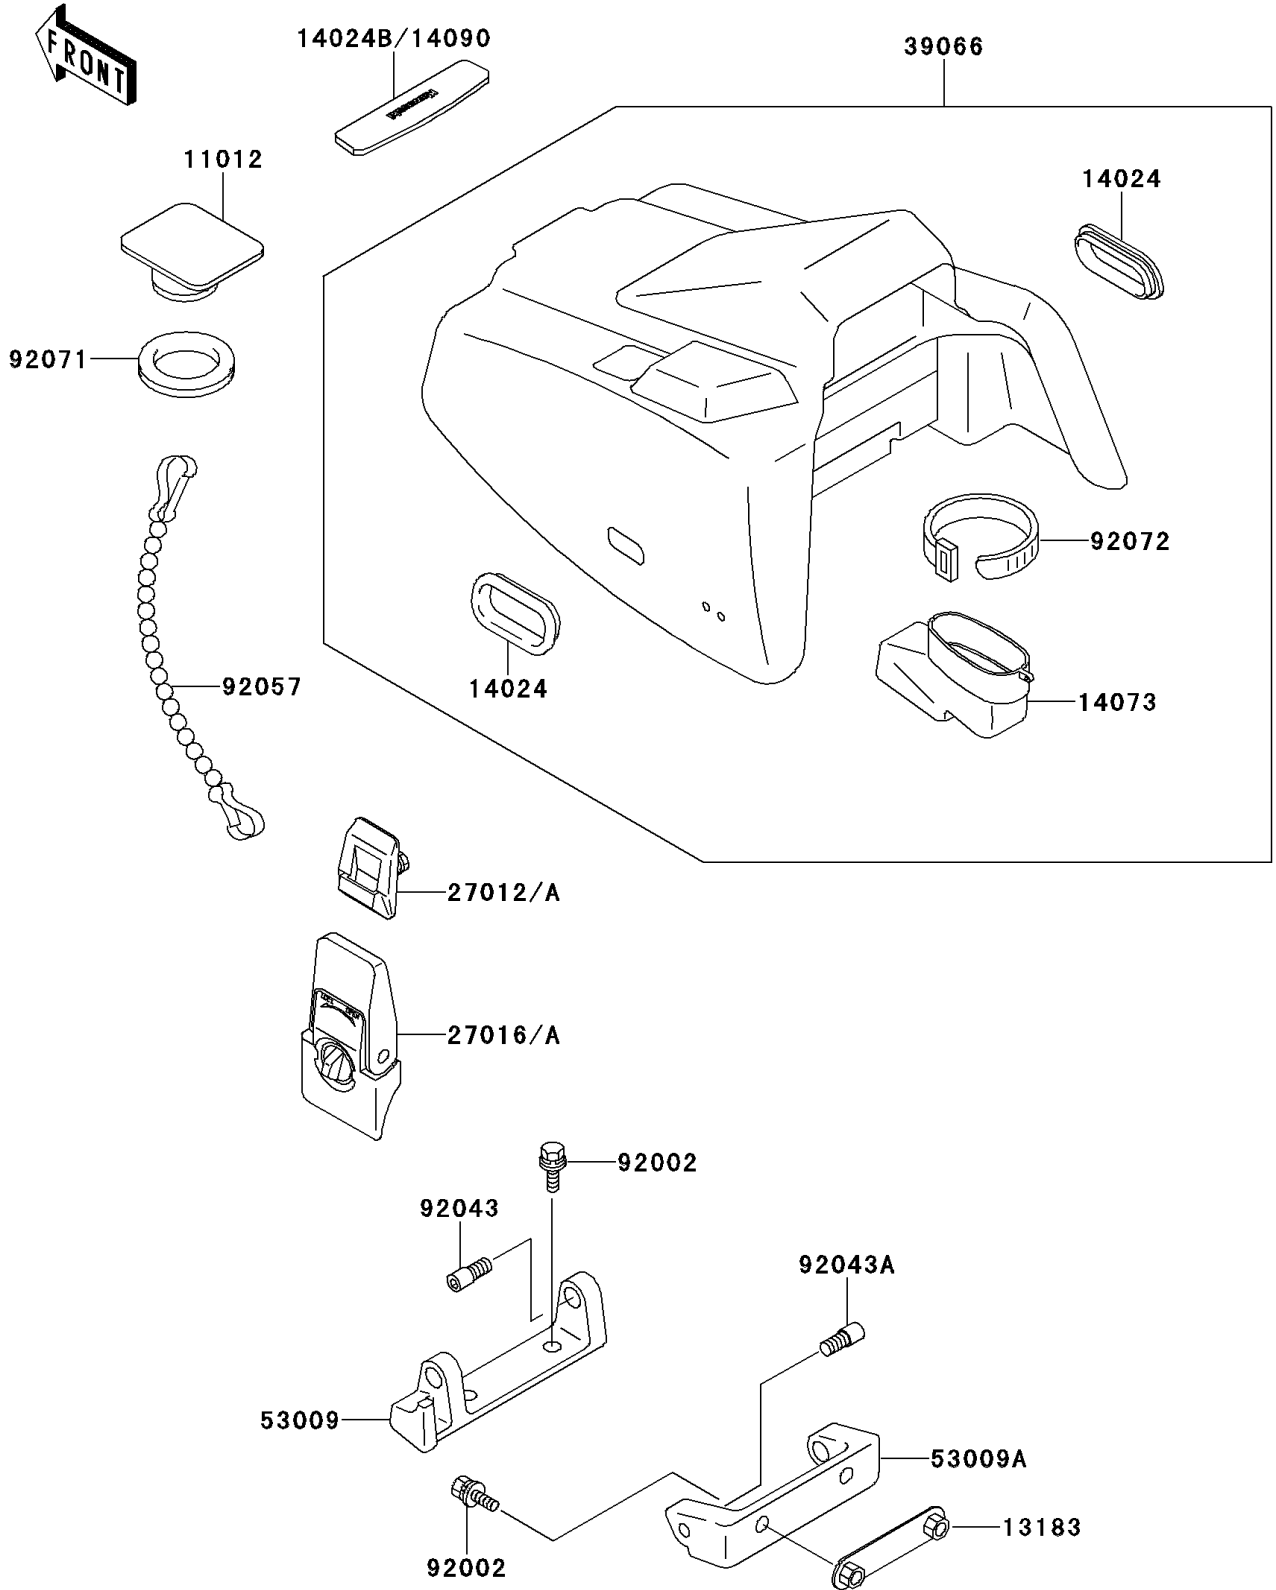

1993 X2 PARTS DIAGRAM

Engine Hood

F3142

1993 X2 PARTS LIST

Engine Hood

ITEM NAME	PART NUMBER	QUANTITY
CAP,ENGINE HOOD,JET WHITE (Ref # 11012)	11012-3711-8C	2
PLATE (Ref # 13183)	13183-3706	1
COVER,ENGINE HOOD,JET WHITE (Ref # 14024)	14024-3714-8U	2
COVER,ENGINE HOOD,FR (Ref # 14024B)	14024-3740	1
DUCT,ENGINE HOOD (Ref # 14073)	14073-3707	1
HOOK,ENGINE HOOD LOCK (Ref # 27012)	27012-3719	2
LOCK-ASSY,ENGINE HOOD (Ref # 27016)	27016-3706	2
HOOD-ASSY-ENGINE,J.WHITE (Ref # 39066)	39066-3705-8C	1
HINGE,DECK (Ref # 53009)	53009-3717	1
HINGE,ENGINE HOOD (Ref # 53009A)	53009-3718	1
BOLT,8X25 (Ref # 92002)	92002-3774	4
PIN,10X23 (Ref # 92043)	92043-3729	1
PIN,10X25 (Ref # 92043A)	92043-3730	1
CHAIN,COVER,L=250 (Ref # 92057)	92057-3701	2
GROMMET,ENGINE HOOD (Ref # 92071)	92071-3731	2
BAND,L=225 (Ref # 92072)	92072-1174	1