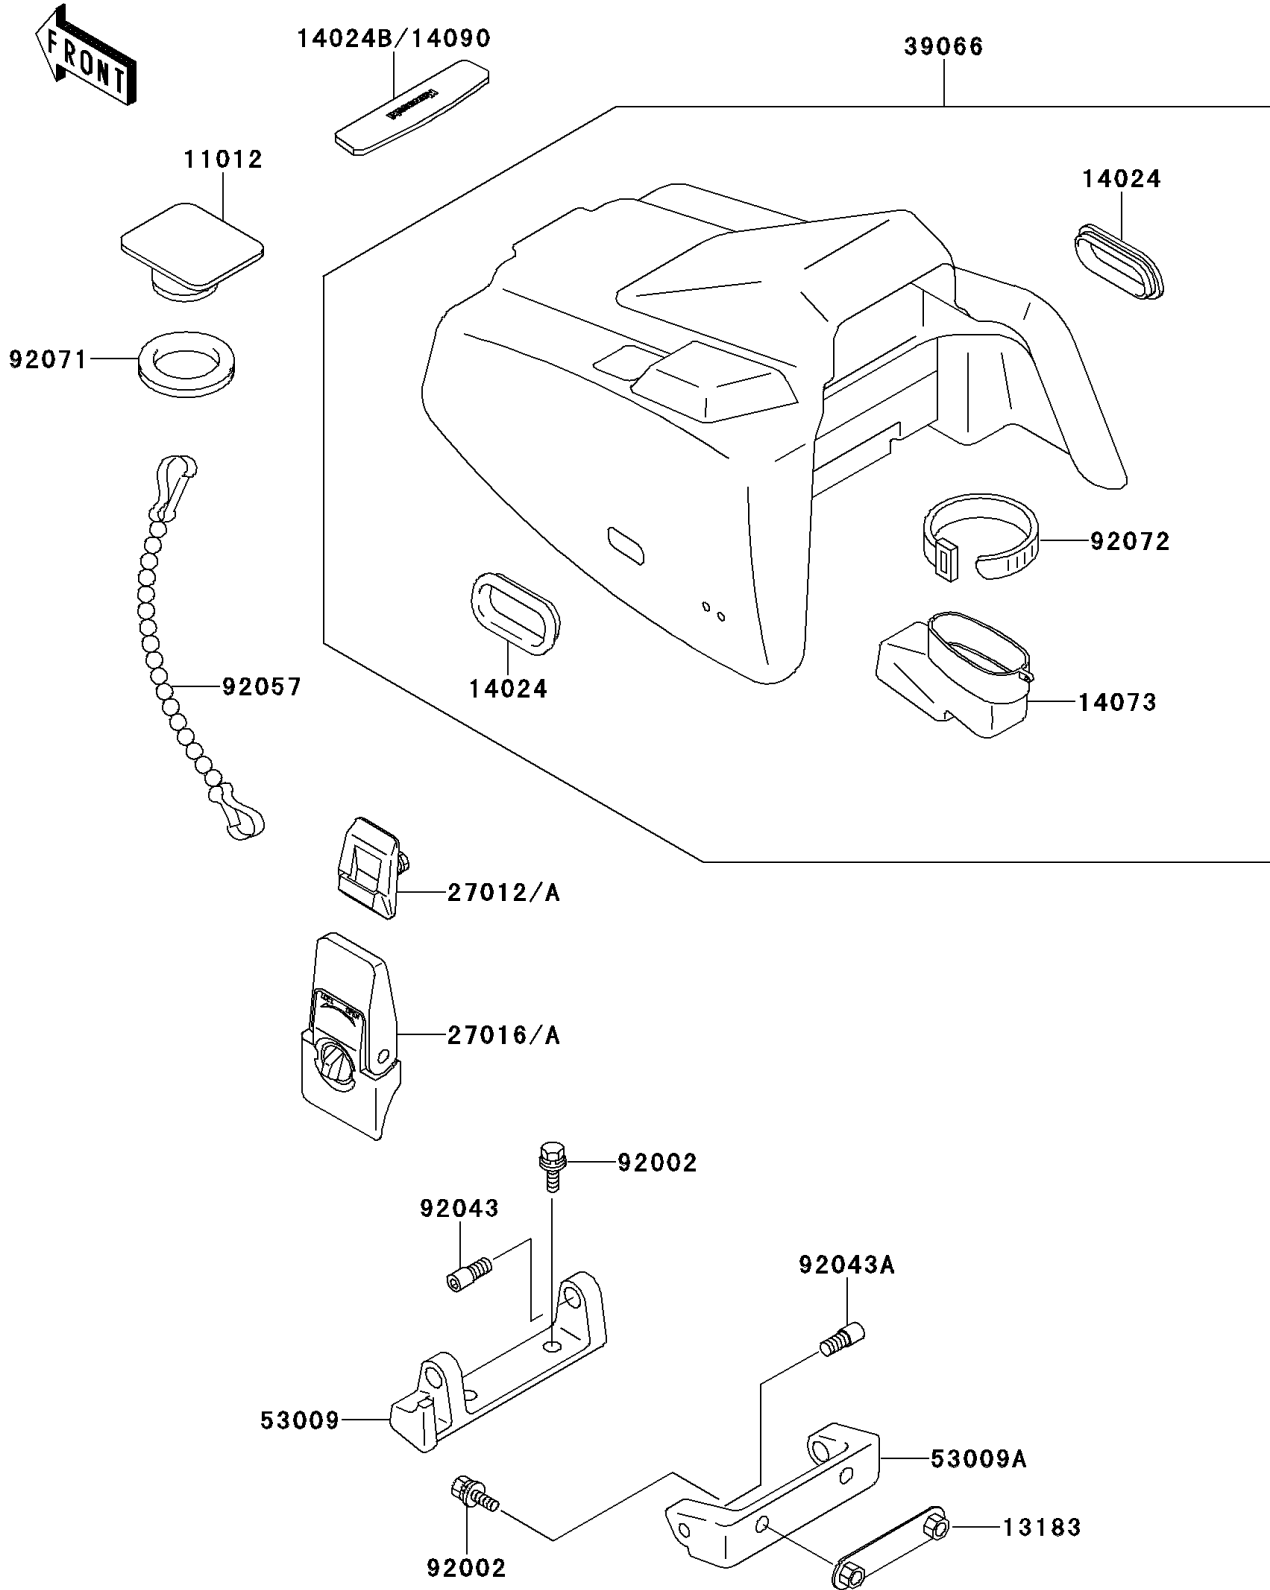

1994 X2 PARTS DIAGRAM

Engine Hood

F3142

1994 X2 PARTS LIST

Engine Hood

ITEM NAME	PART NUMBER	QUANTITY
CAP,ENGINE HOOD,JET WHITE (Ref # 11012)	11012-3711-8C	2
PLATE (Ref # 13183)	13183-3706	1
COVER,ENGINE HOOD,JET WHITE (Ref # 14024)	14024-3714-8U	2
DUCT,ENGINE HOOD (Ref # 14073)	14073-3707	1
COVER,ENGINE HOOD,FR (Ref # 14090)	14090-3735	1
HOOK,ENGINE HOOD LOCK (Ref # 27012A)	27012-3773	2
LOCK-ASSY,ENGINE HOOD (Ref # 27016A)	27016-3730	2
HOOD-ASSY-ENGINE,J.WHITE (Ref # 39066)	39066-3705-8C	1
HINGE,DECK (Ref # 53009)	53009-3717	1
HINGE,ENGINE HOOD (Ref # 53009A)	53009-3718	1
BOLT,8X25 (Ref # 92002)	92002-3774	4
PIN,10X23 (Ref # 92043)	92043-3729	1
PIN,10X25 (Ref # 92043A)	92043-3730	1
CHAIN,COVER,L=250 (Ref # 92057)	92057-3701	2
GROMMET,ENGINE HOOD (Ref # 92071)	92071-3731	2
BAND,L=225 (Ref # 92072)	92072-1174	1