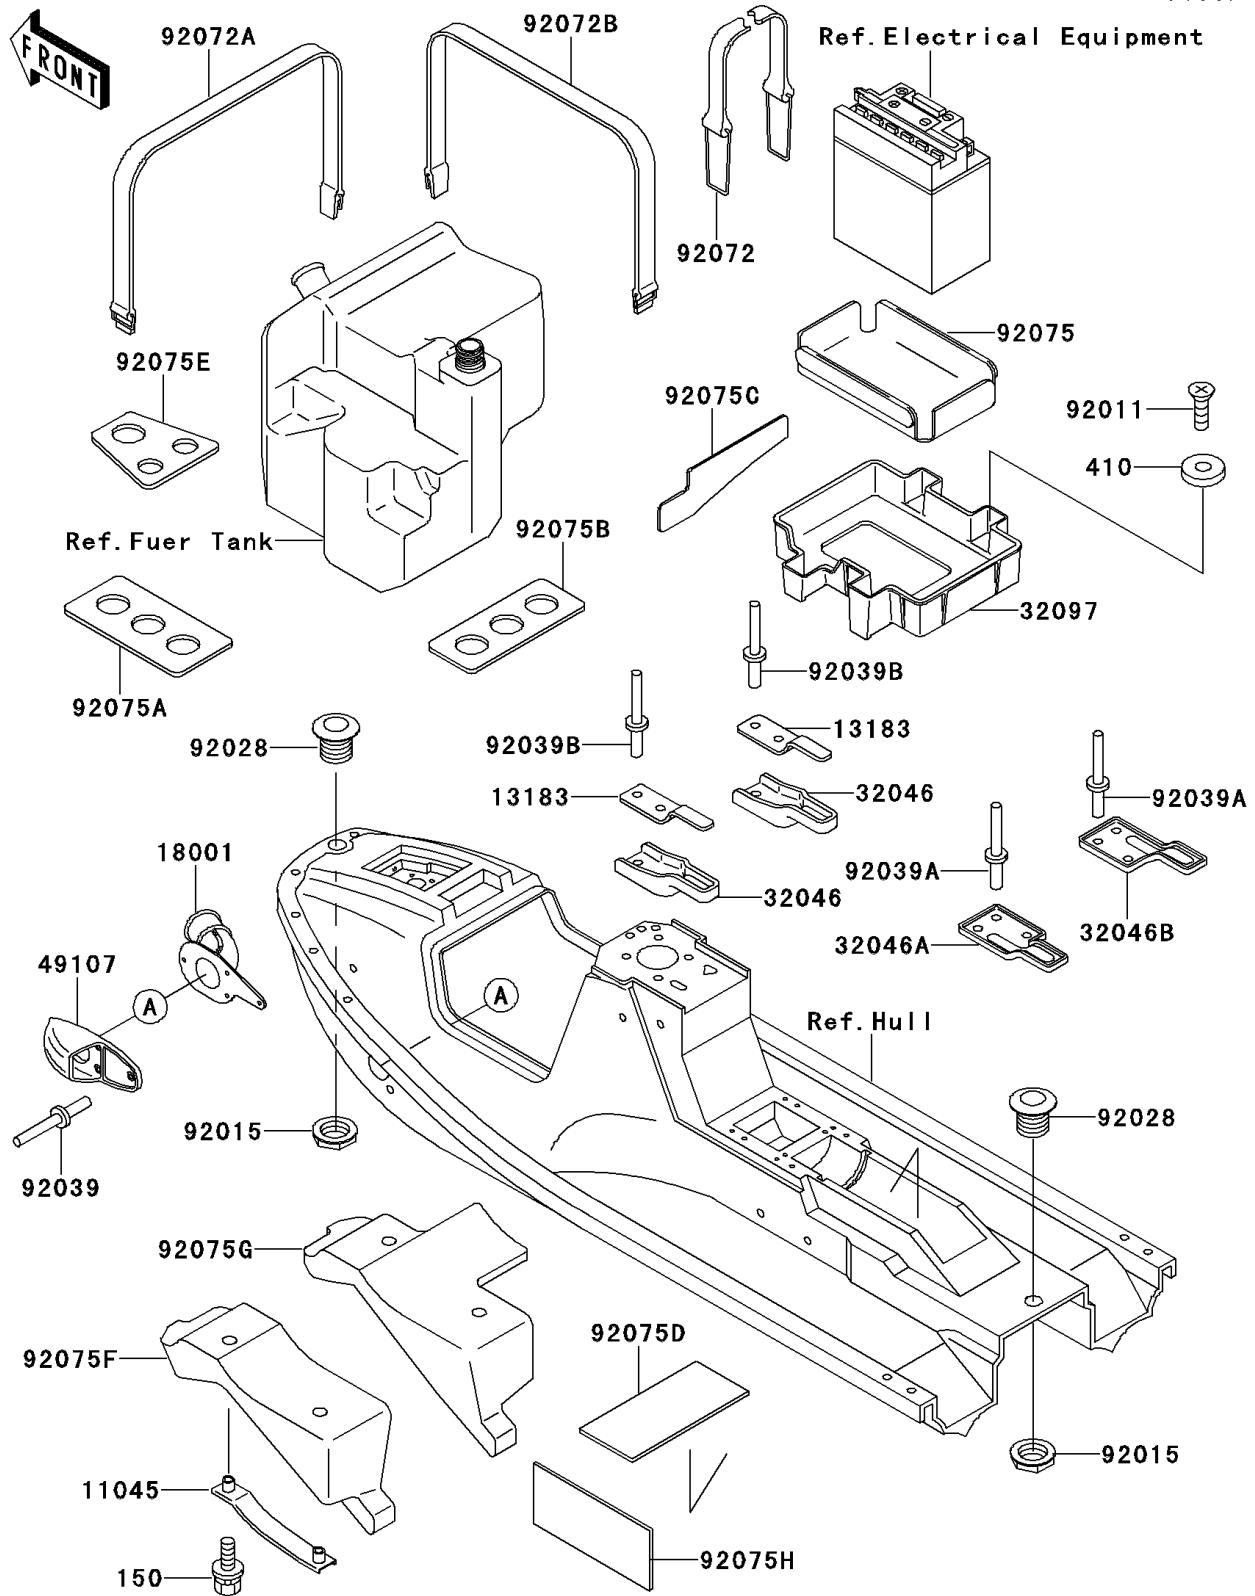

# 1991 X2 PARTS DIAGRAM

Hull Fittings

F3143

# 1991 X2 PARTS LIST

## Hull Fittings

ITEM NAME	PART NUMBER	QUANTITY
BOLT-WS,6X22 (Ref # 150)	150R0622	4
WASHER-PLAIN-SMALL,6MM (Ref # 410)	410S0600	4
BRACKET,WATER MUFFLER (Ref # 11045)	11045-3763	2
PLATE,SEAT,FR (Ref # 13183)	13183-3721	2
MUFFLER,TAIL (Ref # 18001)	18001-3719	1
BRACKET-SEAT,FR (Ref # 32046)	32046-3704	2
BRACKET-SEAT,CNT,LH (Ref # 32046A)	32046-3705	1
BRACKET-SEAT,CNT,RH (Ref # 32046B)	32046-3706	1
CASE-BATTERY (Ref # 32097)	32097-3702	1
COVER-EXHAUST PIPE (Ref # 49107)	49107-3703	1
SCREW,TAPPING (Ref # 92011)	92011-561	4
NUT (Ref # 92015)	92015-3779	2
BUSHING (Ref # 92028)	92028-3734	2
RIVET (Ref # 92039)	92039-3002	4
RIVET (Ref # 92039A)	92039-3714	6
RIVET (Ref # 92039B)	92039-3730	4
BAND,BATTERY,L=366 (Ref # 92072)	92072-3706	2
BAND,L=544 (Ref # 92072A)	92072-3709	1
BAND,L=479 (Ref # 92072B)	92072-3712	1
DAMPER,BATTERY (Ref # 92075)	92075-3714	1
DAMPER,FUEL TANK,LH (Ref # 92075A)	92075-3727	1
DAMPER,FUEL TANK,RH (Ref # 92075B)	92075-3729	1
DAMPER,FUEL TANK (Ref # 92075C)	92075-3738	1
DAMPER,FIRE EXTINGUISHER (Ref # 92075D)	92075-3750	1
DAMPER,FUEL TANK (Ref # 92075E)	92075-3751	1
DAMPER,WATER MUFFLER,LH (Ref # 92075F)	92075-3761	1
DAMPER,WATER MUFFLER,RH (Ref # 92075G)	92075-3762	1
DAMPER,MUFFLER (Ref # 92075H)	92075-522	2