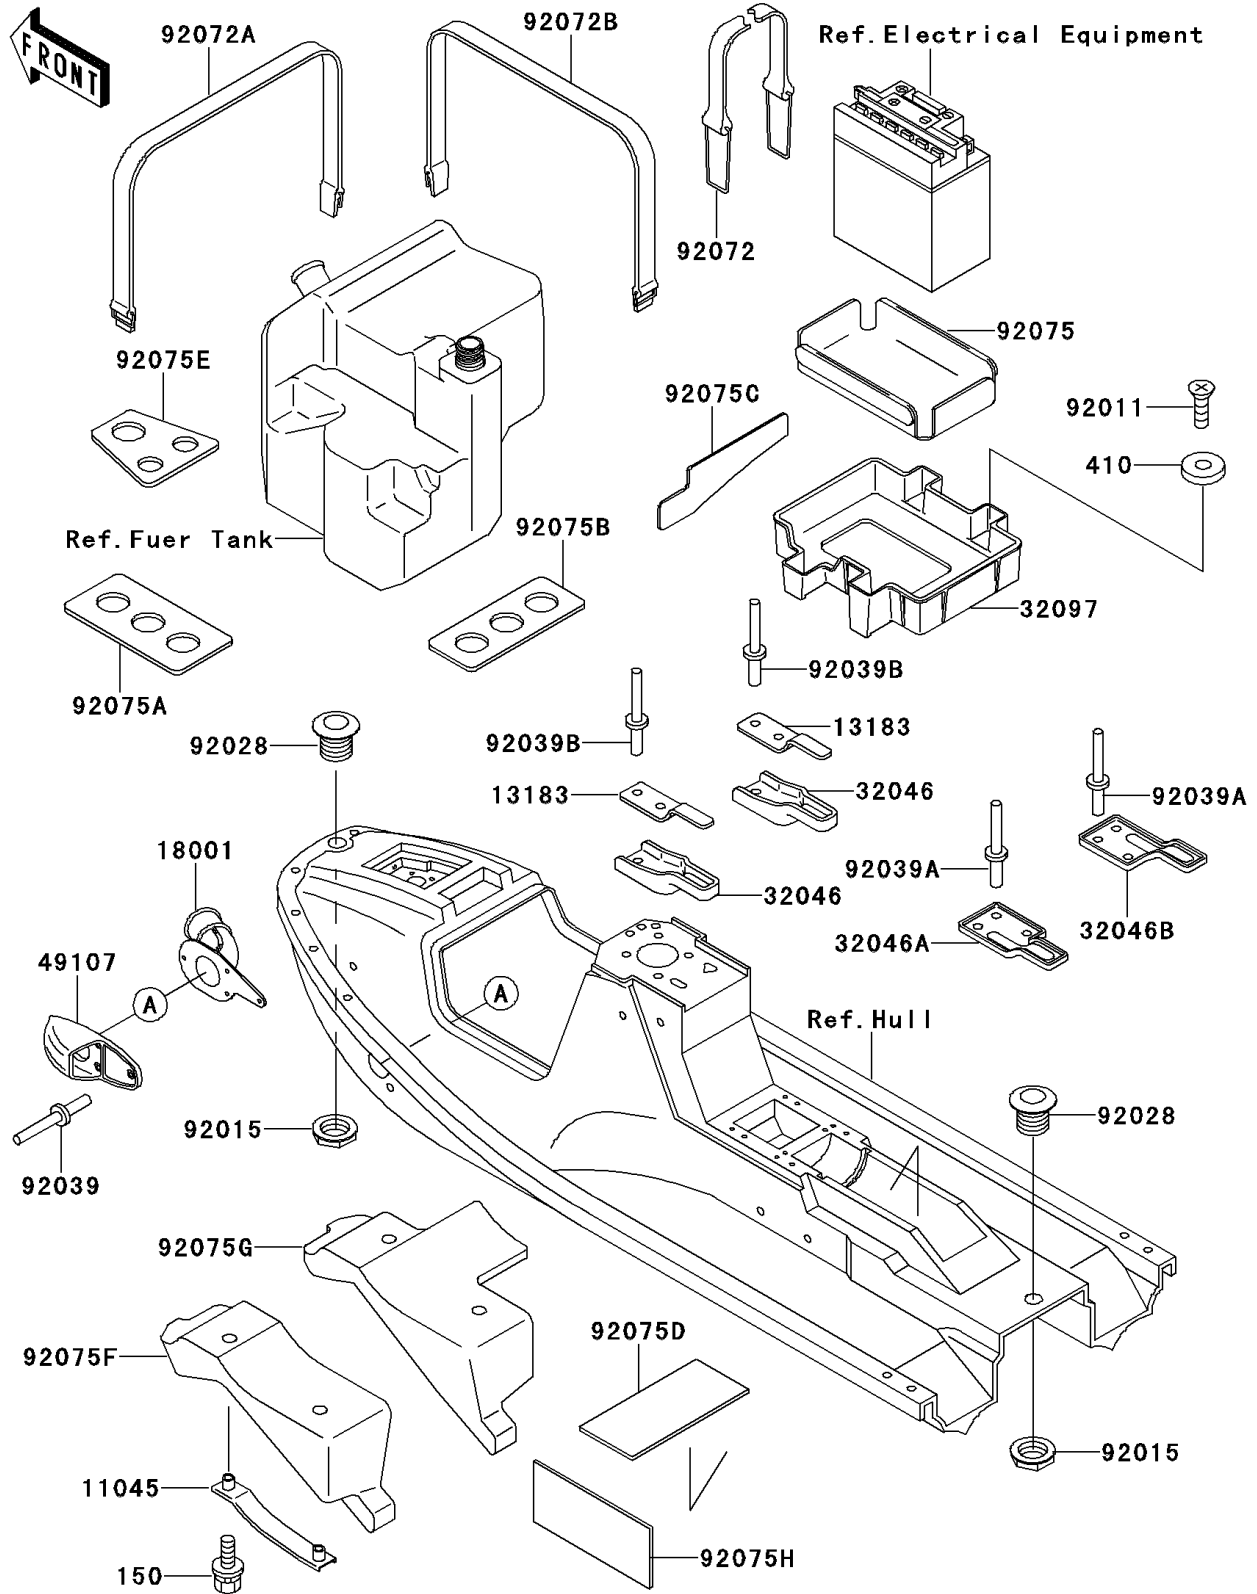

# 1991 X2 PARTS DIAGRAM

Hull Fittings

F3143

# 1991 X2 PARTS LIST

## Hull Fittings

ITEM NAME	PART NUMBER	QUANTITY
BOLT-WS,6X22 (Ref # 150)	150R0622	4
WASHER-PLAIN-SMALL,6MM (Ref # 410)	410S0600	4
BRACKET,WATER MUFFLER (Ref # 11045)	11045-3763	2
PLATE,SEAT,FR (Ref # 13183)	13183-3721	2
MUFFLER,TAIL (Ref # 18001)	18001-3719	1
BRACKET-SEAT,FR (Ref # 32046)	32046-3704	2
BRACKET-SEAT,CNT,LH (Ref # 32046A)	32046-3705	1
BRACKET-SEAT,CNT,RH (Ref # 32046B)	32046-3706	1
CASE-BATTERY (Ref # 32097)	32097-3702	1
COVER-EXHAUST PIPE (Ref # 49107)	49107-3703	1
SCREW,TAPPING (Ref # 92011)	92011-561	4
NUT (Ref # 92015)	92015-3779	2
BUSHING (Ref # 92028)	92028-3734	2
RIVET (Ref # 92039)	92039-3002	4
RIVET (Ref # 92039A)	92039-3714	6
RIVET (Ref # 92039B)	92039-3730	4
BAND,BATTERY,L=366 (Ref # 92072)	92072-3706	2
BAND,L=544 (Ref # 92072A)	92072-3709	1
BAND,L=479 (Ref # 92072B)	92072-3712	1
DAMPER,BATTERY (Ref # 92075)	92075-3714	1
DAMPER,FUEL TANK,LH (Ref # 92075A)	92075-3727	1
DAMPER,FUEL TANK,RH (Ref # 92075B)	92075-3729	1
DAMPER,FUEL TANK (Ref # 92075C)	92075-3738	1
DAMPER,FIRE EXTINGUISHER (Ref # 92075D)	92075-3750	1
DAMPER,FUEL TANK (Ref # 92075E)	92075-3751	1
DAMPER,WATER MUFFLER,LH (Ref # 92075F)	92075-3761	1
DAMPER,WATER MUFFLER,RH (Ref # 92075G)	92075-3762	1
DAMPER,MUFFLER (Ref # 92075H)	92075-522	2