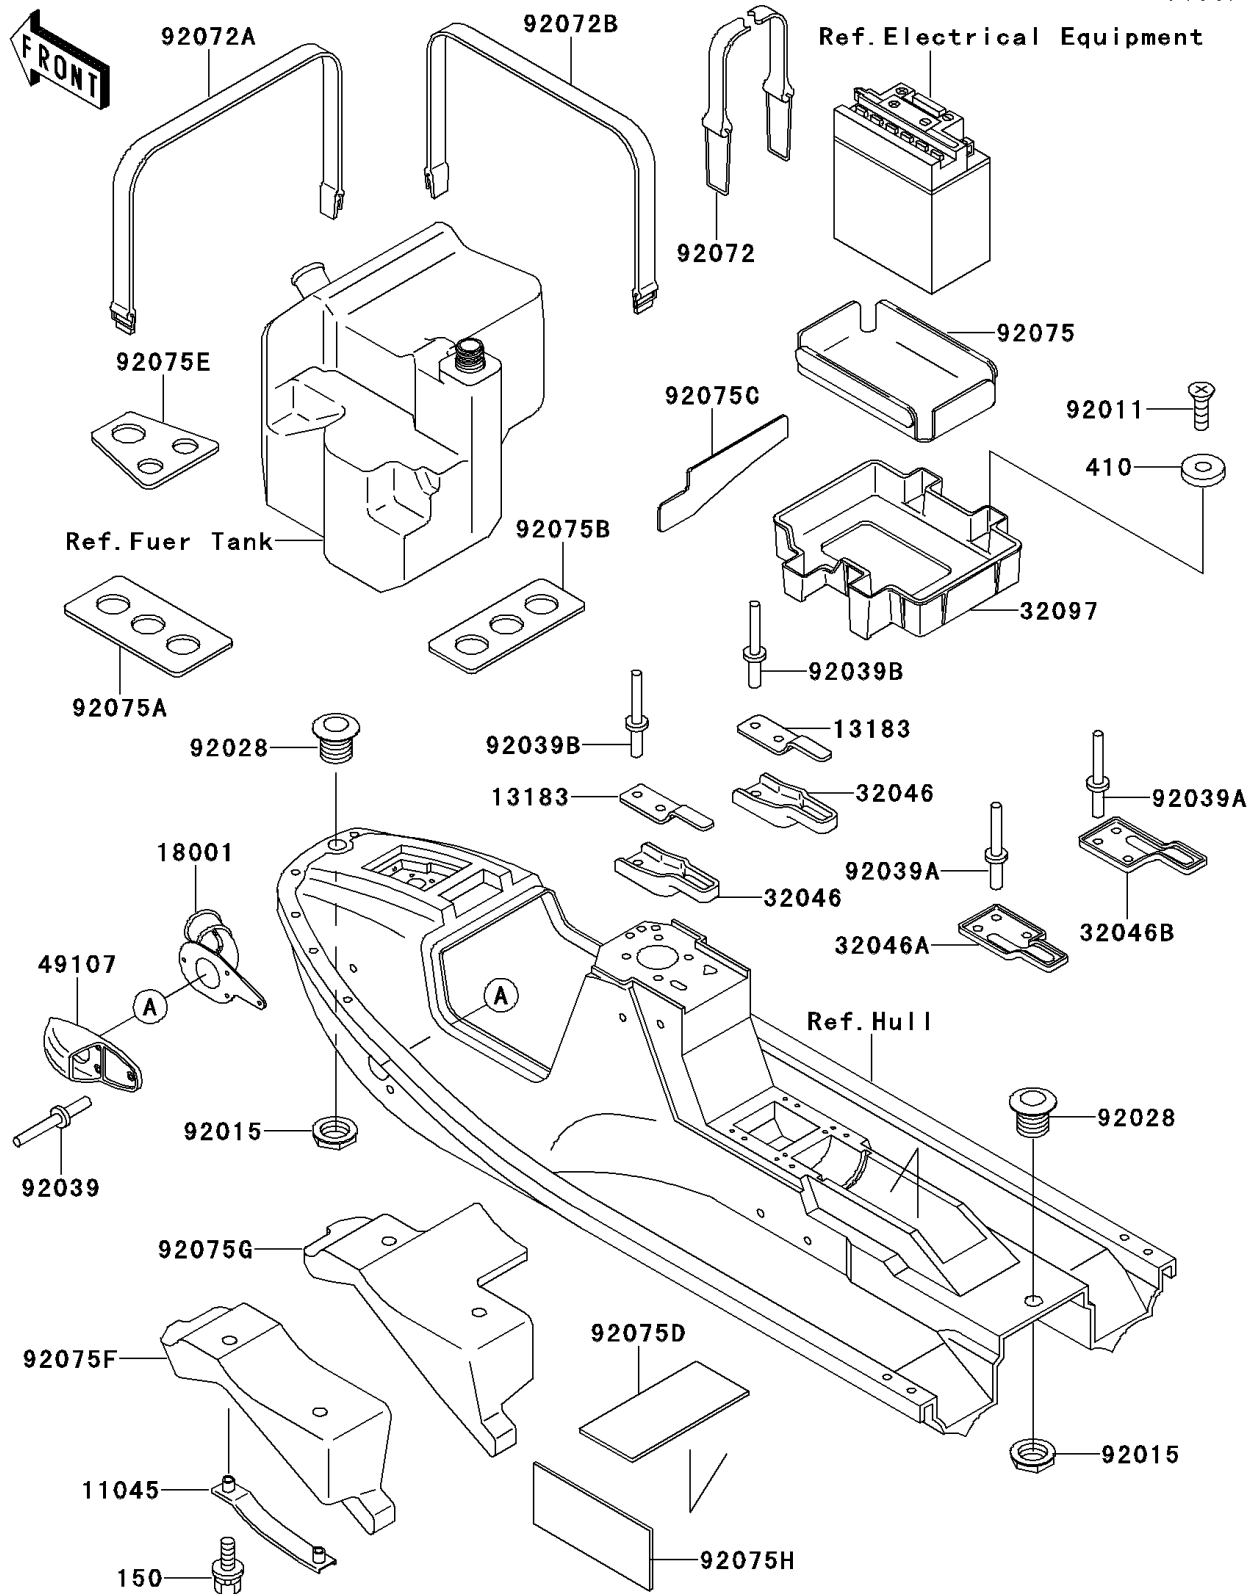

1992 X2 PARTS DIAGRAM

Hull Fittings

F3143

1992 X2 PARTS LIST

Hull Fittings

ITEM NAME	PART NUMBER	QUANTITY
BOLT-WS,6X22 (Ref # 150)	150R0622	4
WASHER-PLAIN-SMALL,6MM (Ref # 410)	410S0600	4
BRACKET,WATER MUFFLER (Ref # 11045)	11045-3763	2
PLATE,SEAT,FR (Ref # 13183)	13183-3721	2
MUFFLER,TAIL (Ref # 18001)	18001-3719	1
BRACKET-SEAT,FR (Ref # 32046)	32046-3704	2
BRACKET-SEAT,CNT,LH (Ref # 32046A)	32046-3705	1
BRACKET-SEAT,CNT,RH (Ref # 32046B)	32046-3706	1
CASE-BATTERY (Ref # 32097)	32097-3702	1
COVER-EXHAUST PIPE (Ref # 49107)	49107-3703	1
SCREW,TAPPING (Ref # 92011)	92011-561	4
NUT (Ref # 92015)	92015-3779	2
BUSHING (Ref # 92028)	92028-3734	2
RIVET (Ref # 92039)	92039-3002	4
RIVET (Ref # 92039A)	92039-3714	6
RIVET (Ref # 92039B)	92039-3730	4
BAND,BATTERY,L=366 (Ref # 92072)	92072-3706	2
BAND,L=544 (Ref # 92072A)	92072-3709	1
BAND,L=479 (Ref # 92072B)	92072-3712	1
DAMPER,BATTERY (Ref # 92075)	92075-3714	1
DAMPER,FUEL TANK,LH (Ref # 92075A)	92075-3727	1
DAMPER,FUEL TANK,RH (Ref # 92075B)	92075-3729	1
DAMPER,FUEL TANK (Ref # 92075C)	92075-3738	1
DAMPER,FIRE EXTINGUISHER (Ref # 92075D)	92075-3750	1
DAMPER,FUEL TANK (Ref # 92075E)	92075-3751	1
DAMPER,WATER MUFFLER,LH (Ref # 92075F)	92075-3761	1
DAMPER,WATER MUFFLER,RH (Ref # 92075G)	92075-3762	1
DAMPER,MUFFLER (Ref # 92075H)	92075-522	2