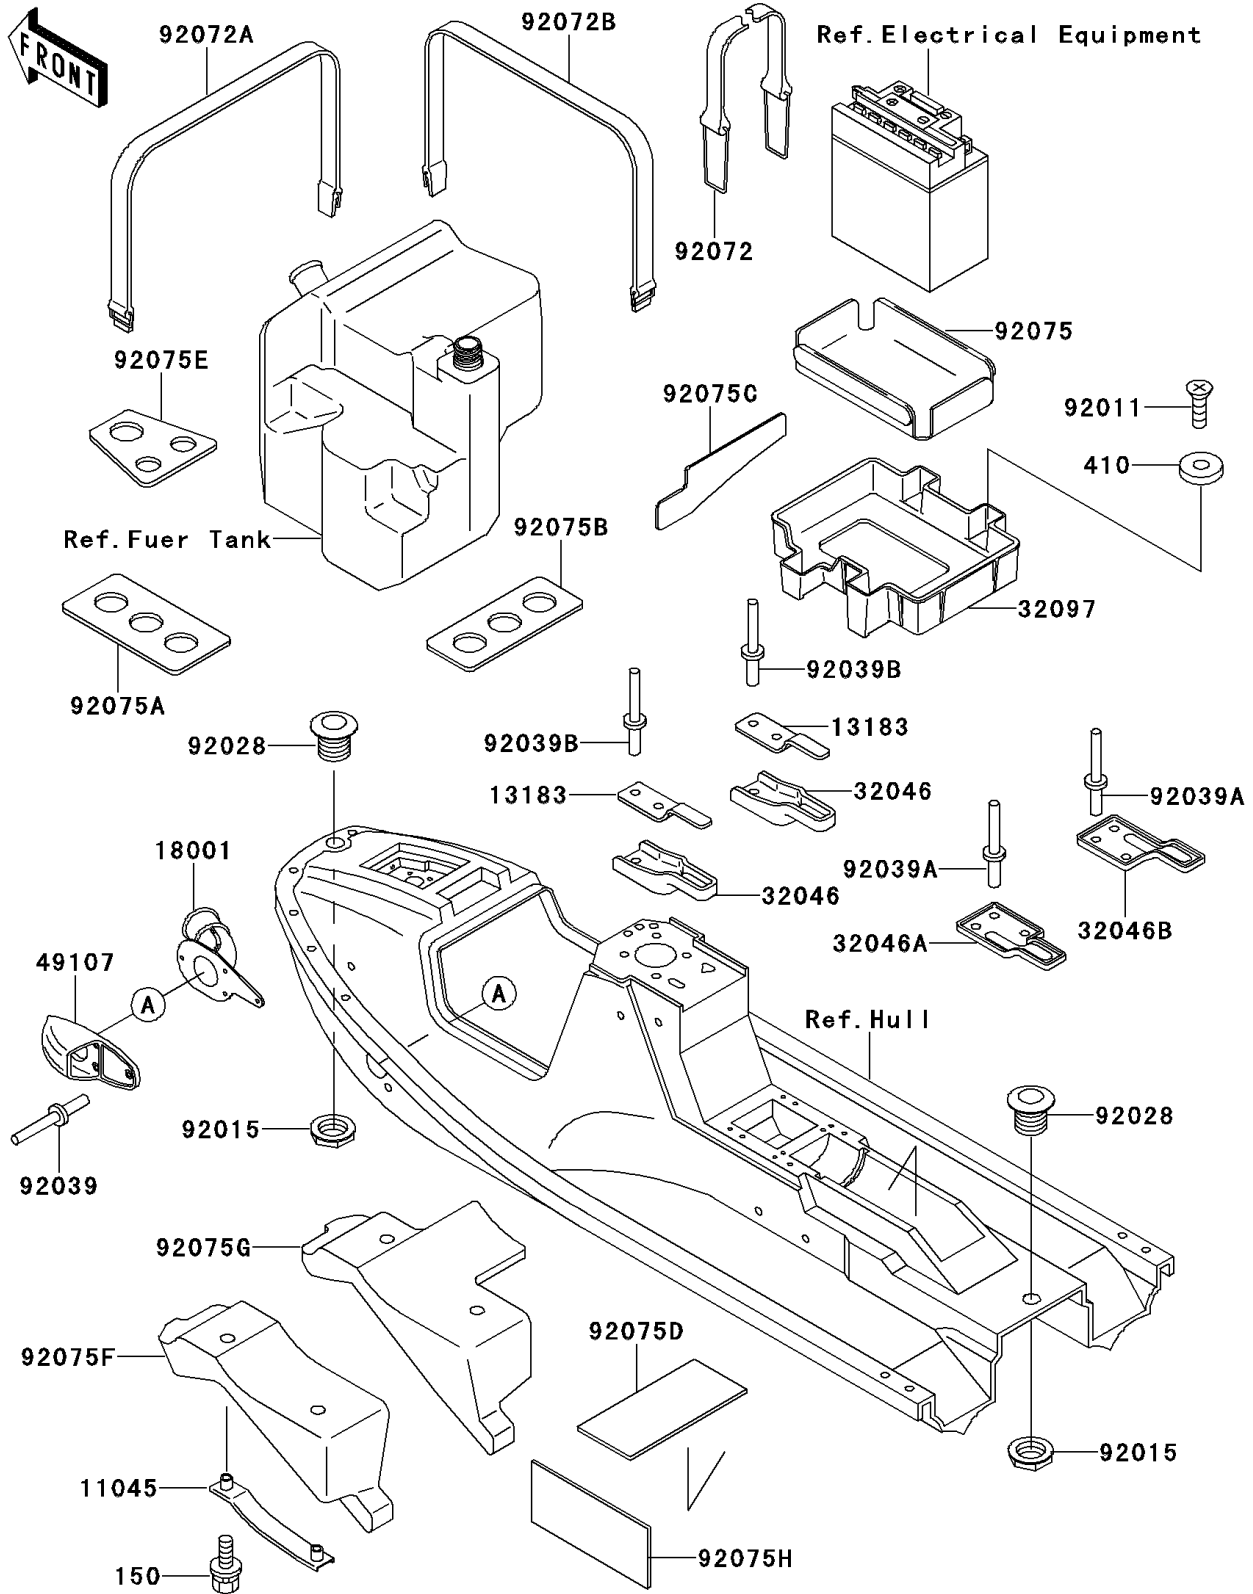

# 1993 X2 PARTS DIAGRAM

Hull Fittings

F3143

# 1993 X2 PARTS LIST

## Hull Fittings

ITEM NAME	PART NUMBER	QUANTITY
BOLT-WS,6X22 (Ref # 150)	150R0622	4
WASHER-PLAIN-SMALL,6MM (Ref # 410)	410S0600	4
BRACKET,WATER MUFFLER (Ref # 11045)	11045-3763	2
PLATE,SEAT,FR (Ref # 13183)	13183-3721	2
MUFFLER,TAIL (Ref # 18001)	18001-3719	1
BRACKET-SEAT,FR (Ref # 32046)	32046-3704	2
BRACKET-SEAT,CNT,LH (Ref # 32046A)	32046-3705	1
BRACKET-SEAT,CNT,RH (Ref # 32046B)	32046-3706	1
CASE-BATTERY (Ref # 32097)	32097-3702	1
COVER-EXHAUST PIPE (Ref # 49107)	49107-3703	1
SCREW,TAPPING (Ref # 92011)	92011-561	4
NUT (Ref # 92015)	92015-3779	2
BUSHING (Ref # 92028)	92028-3734	2
RIVET (Ref # 92039)	92039-3002	4
RIVET (Ref # 92039A)	92039-3714	6
RIVET (Ref # 92039B)	92039-3730	4
BAND,BATTERY,L=366 (Ref # 92072)	92072-3706	2
BAND,L=544 (Ref # 92072A)	92072-3709	1
BAND,L=479 (Ref # 92072B)	92072-3712	1
DAMPER,BATTERY (Ref # 92075)	92075-3714	1
DAMPER,FUEL TANK,LH (Ref # 92075A)	92075-3727	1
DAMPER,FUEL TANK,RH (Ref # 92075B)	92075-3729	1
DAMPER,FUEL TANK (Ref # 92075C)	92075-3738	1
DAMPER,FIRE EXTINGUISHER (Ref # 92075D)	92075-3750	1
DAMPER,FUEL TANK (Ref # 92075E)	92075-3751	1
DAMPER,WATER MUFFLER,LH (Ref # 92075F)	92075-3761	1
DAMPER,WATER MUFFLER,RH (Ref # 92075G)	92075-3762	1
DAMPER,MUFFLER (Ref # 92075H)	92075-522	2