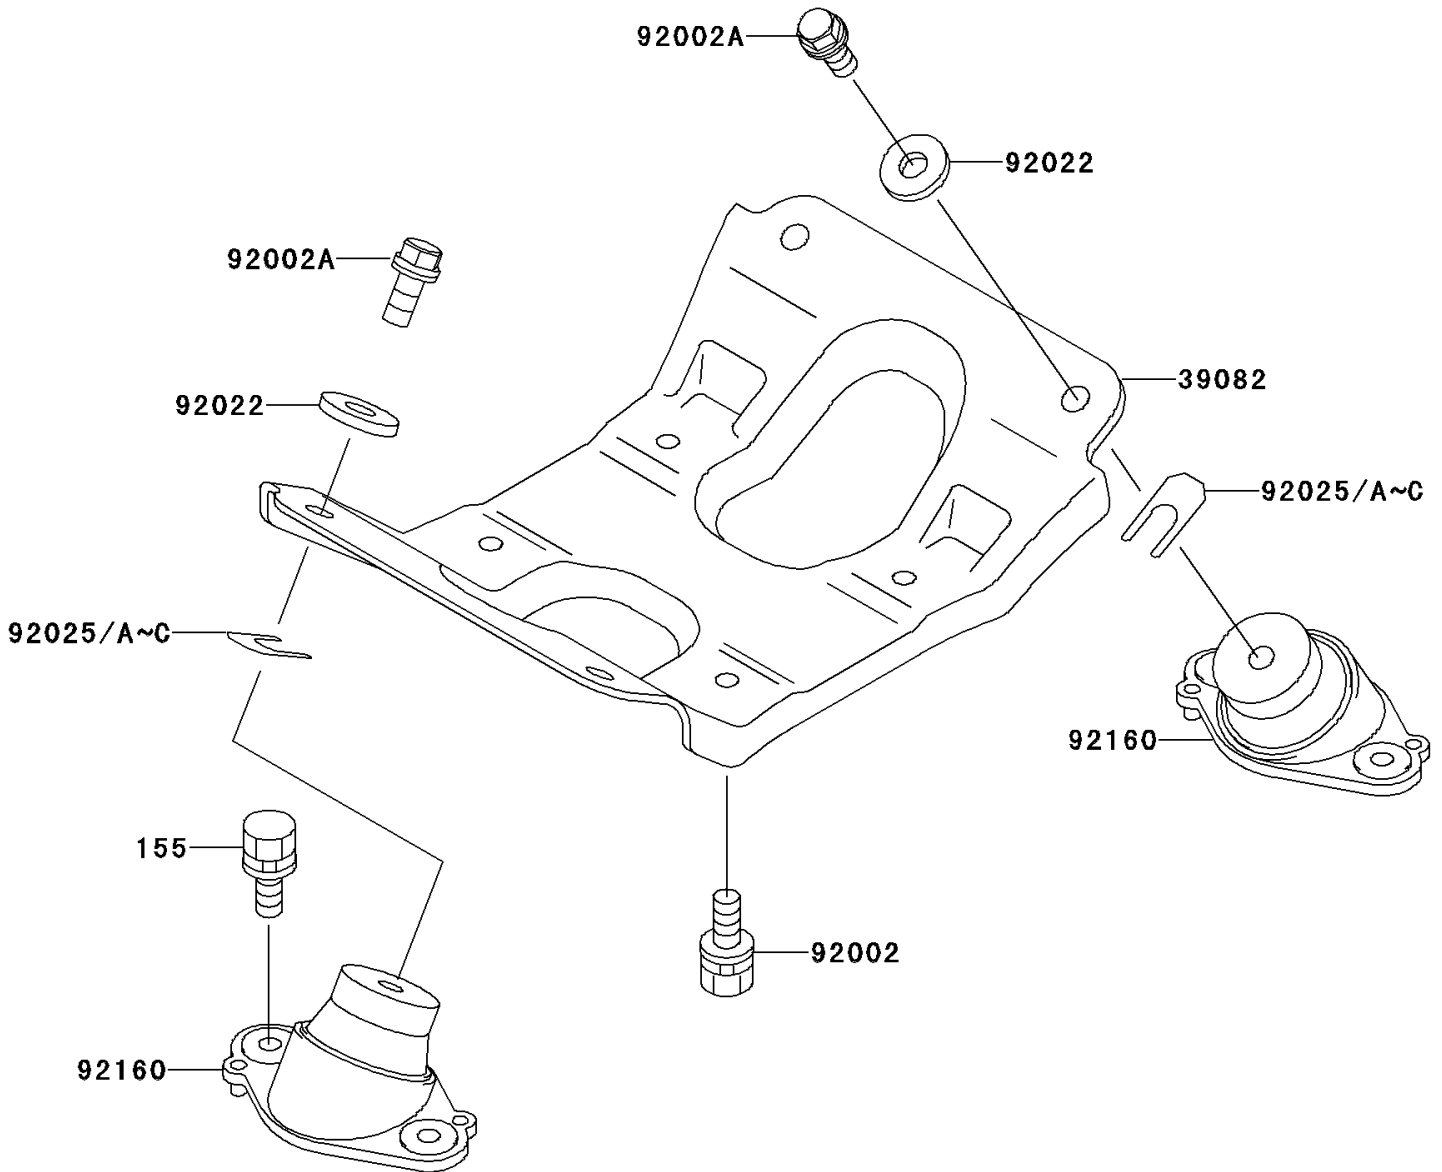

1991 X2 PARTS DIAGRAM

Engine Mount

F3144

1991 X2 PARTS LIST

Engine Mount

ITEM NAME	PART NUMBER	QUANTITY
BOLT-WSP-SMALL,8X20 (Ref # 155)	155R0820	8
MOUNT-ENGINE (Ref # 39082)	39082-3705	1
BOLT,10X25 (Ref # 92002)	92002-3765	4
BOLT,10X25 (Ref # 92002A)	92002-3770	4
WASHER,32X10.5X4 (Ref # 92022)	92022-3023	4
SHIM,T=0.3MM (Ref # 92025)	92025-3705	AR
SHIM,T=0.5MM (Ref # 92025A)	92025-3706	AR
SHIM,T=1.0MM (Ref # 92025B)	92025-3707	AR
SHIM,T=1.5MM (Ref # 92025C)	92025-3708	AR
DAMPER,ENGINE MOUNT (Ref # 92160)	92160-3757	4