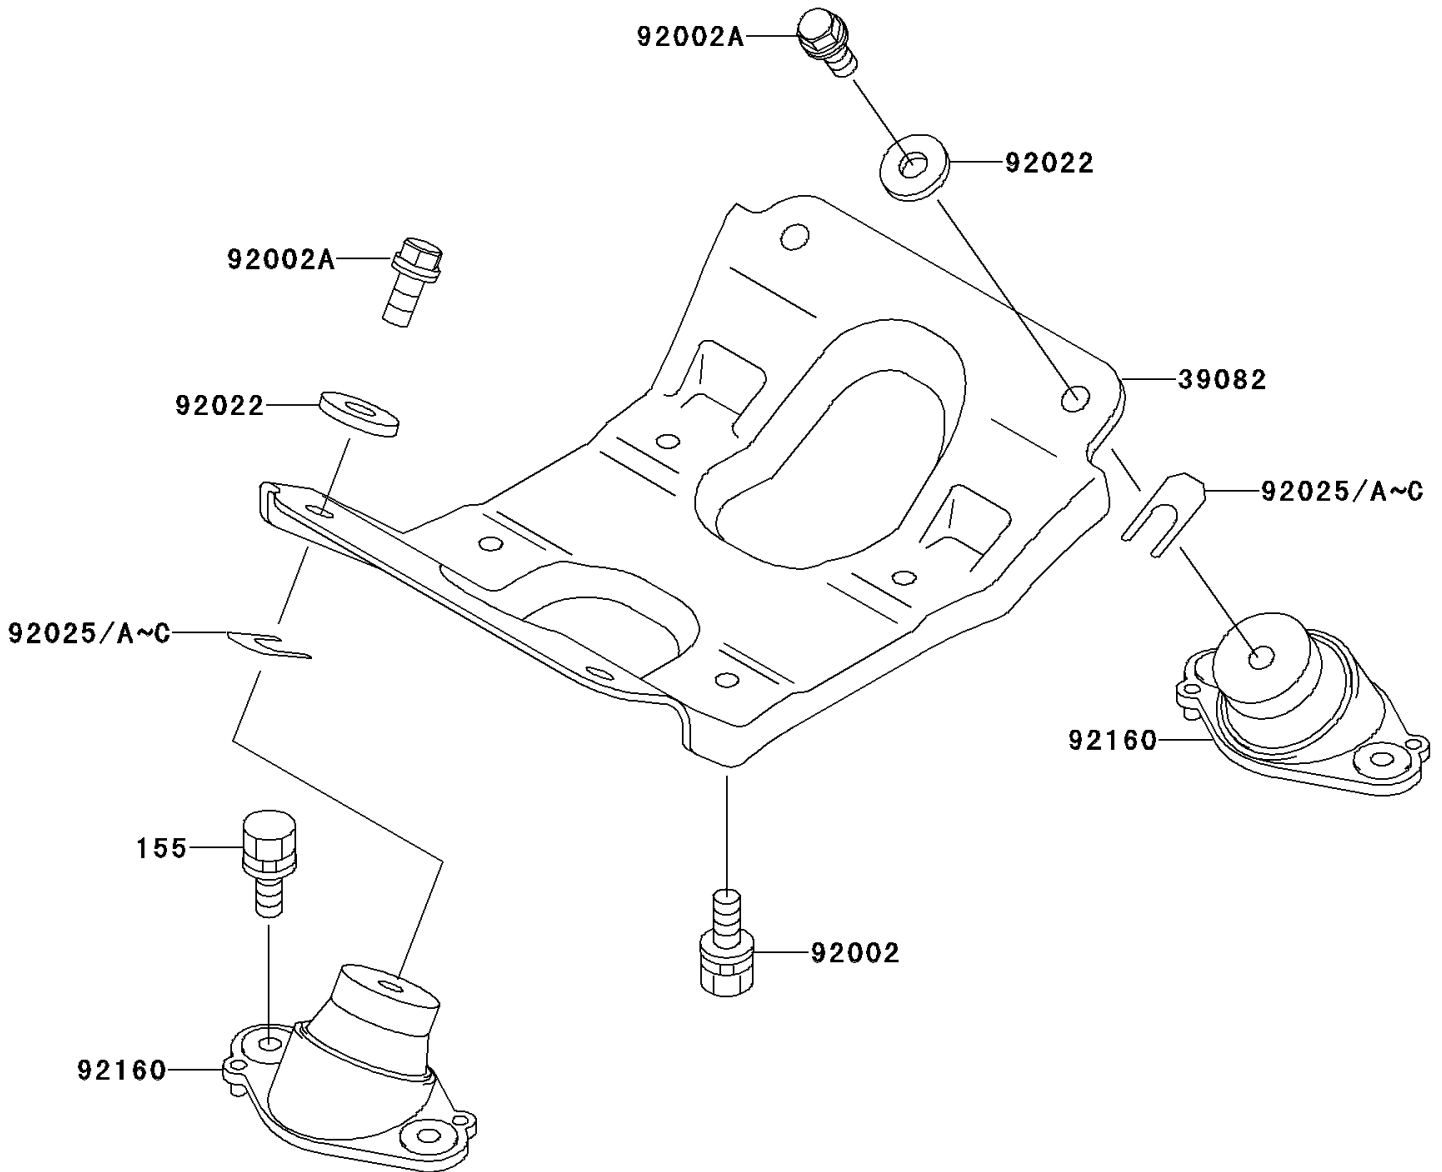

1992 X2 PARTS DIAGRAM

Engine Mount

F3144

1992 X2 PARTS LIST

Engine Mount

ITEM NAME	PART NUMBER	QUANTITY
BOLT-WSP-SMALL,8X20 (Ref # 155)	155R0820	8
MOUNT-ENGINE (Ref # 39082)	39082-3705	1
BOLT,10X25 (Ref # 92002)	92002-3765	4
BOLT,10X25 (Ref # 92002A)	92002-3770	4
WASHER,32X10.5X4 (Ref # 92022)	92022-3023	4
SHIM,T=0.3MM (Ref # 92025)	92025-3705	AR
SHIM,T=0.5MM (Ref # 92025A)	92025-3706	AR
SHIM,T=1.0MM (Ref # 92025B)	92025-3707	AR
SHIM,T=1.5MM (Ref # 92025C)	92025-3708	AR
DAMPER,ENGINE MOUNT (Ref # 92160)	92160-3757	4