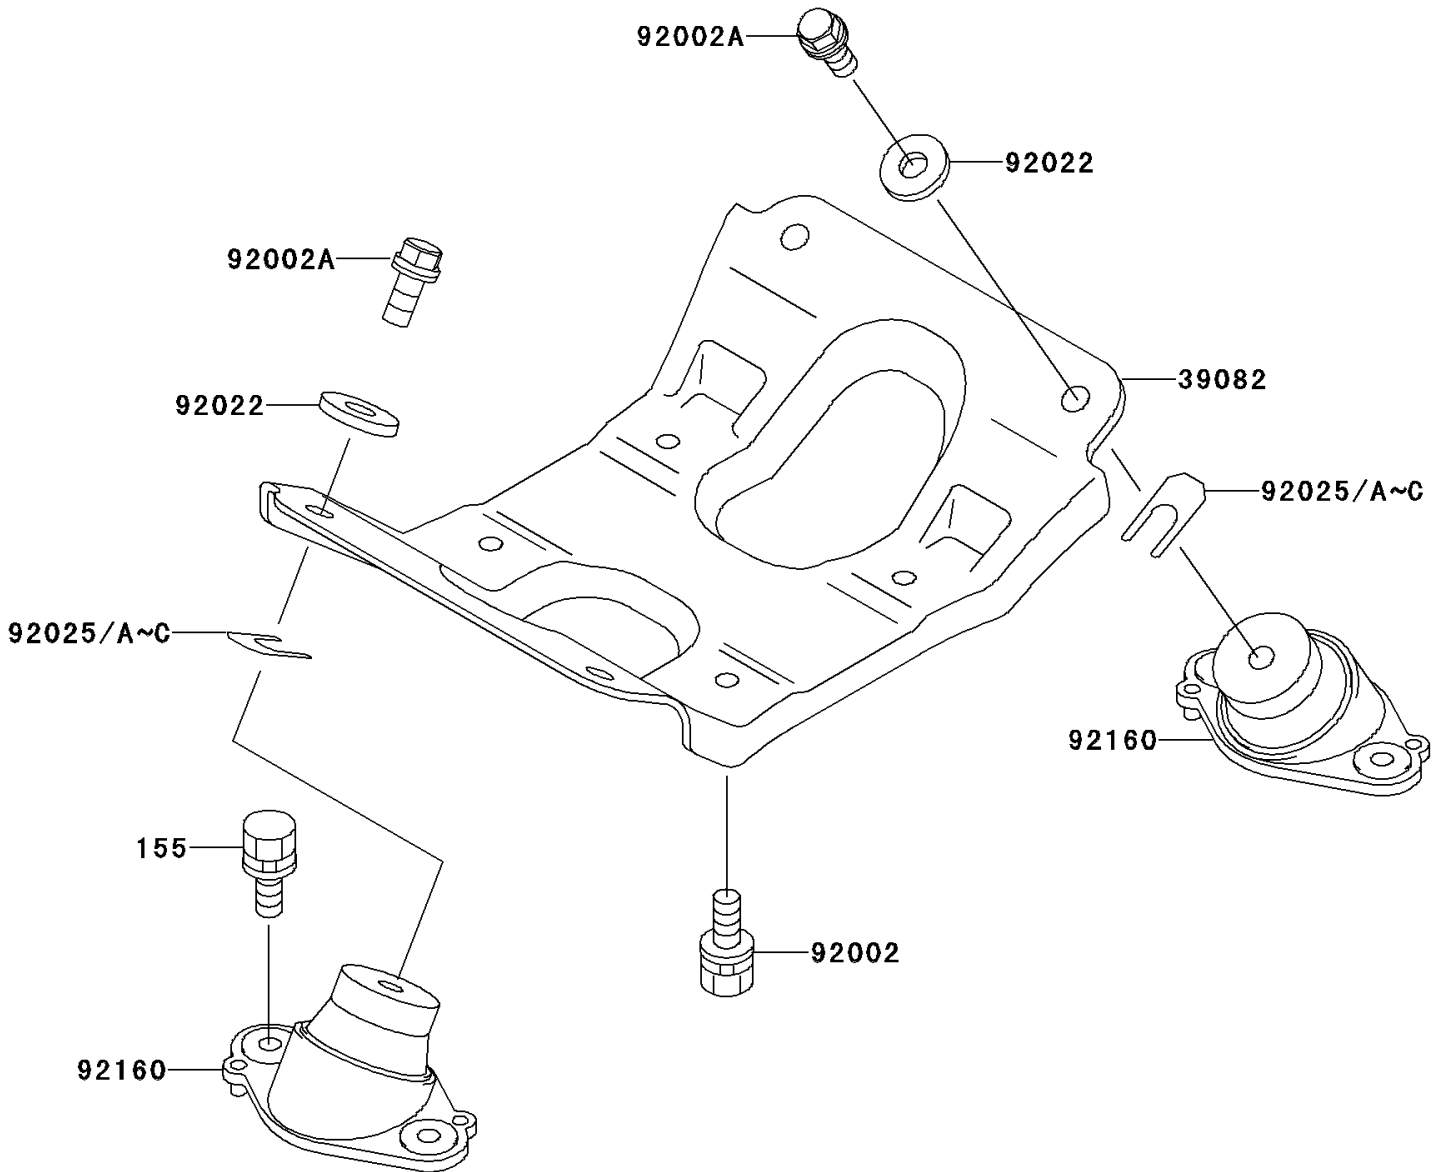

1993 X2 PARTS DIAGRAM

Engine Mount

F3144

1993 X2 PARTS LIST

Engine Mount

ITEM NAME	PART NUMBER	QUANTITY
BOLT-WSP-SMALL,8X20 (Ref # 155)	155R0820	8
MOUNT-ENGINE (Ref # 39082)	39082-3705	1
BOLT,10X25 (Ref # 92002)	92002-3765	4
BOLT,10X25 (Ref # 92002A)	92002-3770	4
WASHER,32X10.5X4 (Ref # 92022)	92022-3023	4
SHIM,T=0.3MM (Ref # 92025)	92025-3705	AR
SHIM,T=0.5MM (Ref # 92025A)	92025-3706	AR
SHIM,T=1.0MM (Ref # 92025B)	92025-3707	AR
SHIM,T=1.5MM (Ref # 92025C)	92025-3708	AR
DAMPER,ENGINE MOUNT (Ref # 92160)	92160-3757	4