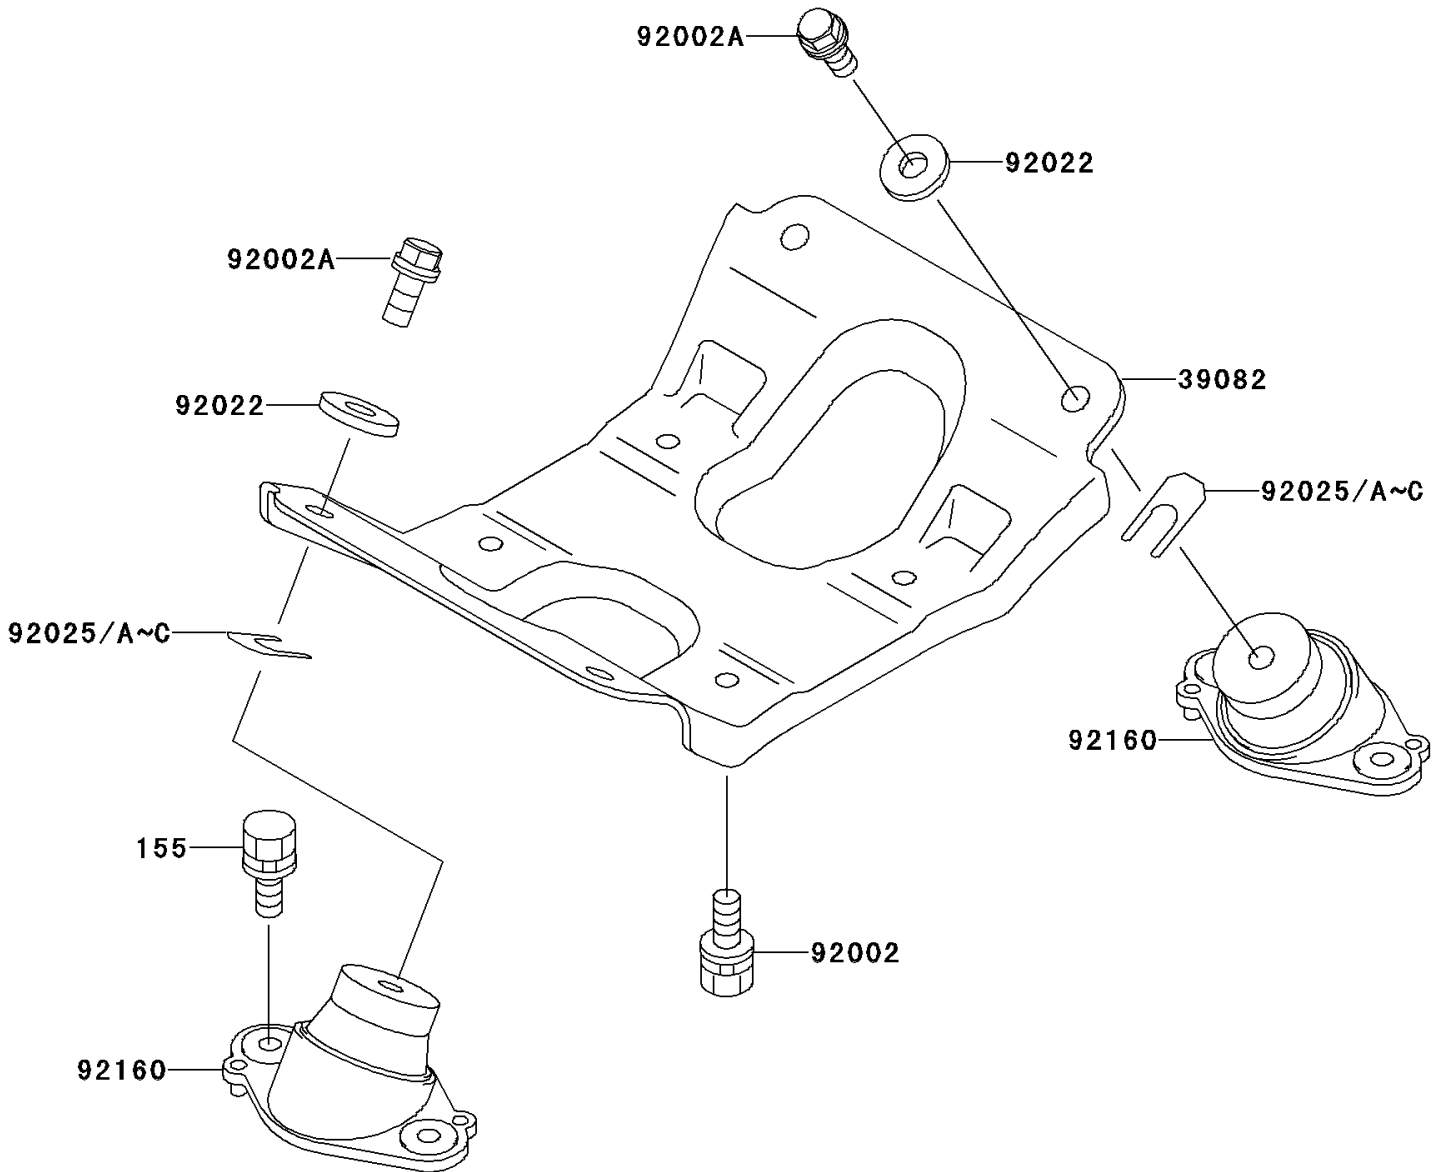

# 1994 X2 PARTS DIAGRAM

Engine Mount

F3144

## 1994 X2 PARTS LIST

### Engine Mount

ITEM NAME	PART NUMBER	QUANTITY
BOLT-WSP-SMALL,8X20 (Ref # 155)	155R0820	8
MOUNT-ENGINE (Ref # 39082)	39082-3705	1
BOLT,10X25 (Ref # 92002)	92002-3765	4
BOLT,10X25 (Ref # 92002A)	92002-3770	4
WASHER,32X10.5X4 (Ref # 92022)	92022-3023	4
SHIM,T=0.3MM (Ref # 92025)	92025-3705	AR
SHIM,T=0.5MM (Ref # 92025A)	92025-3706	AR
SHIM,T=1.0MM (Ref # 92025B)	92025-3707	AR
SHIM,T=1.5MM (Ref # 92025C)	92025-3708	AR
DAMPER,ENGINE MOUNT (Ref # 92160)	92160-3757	4