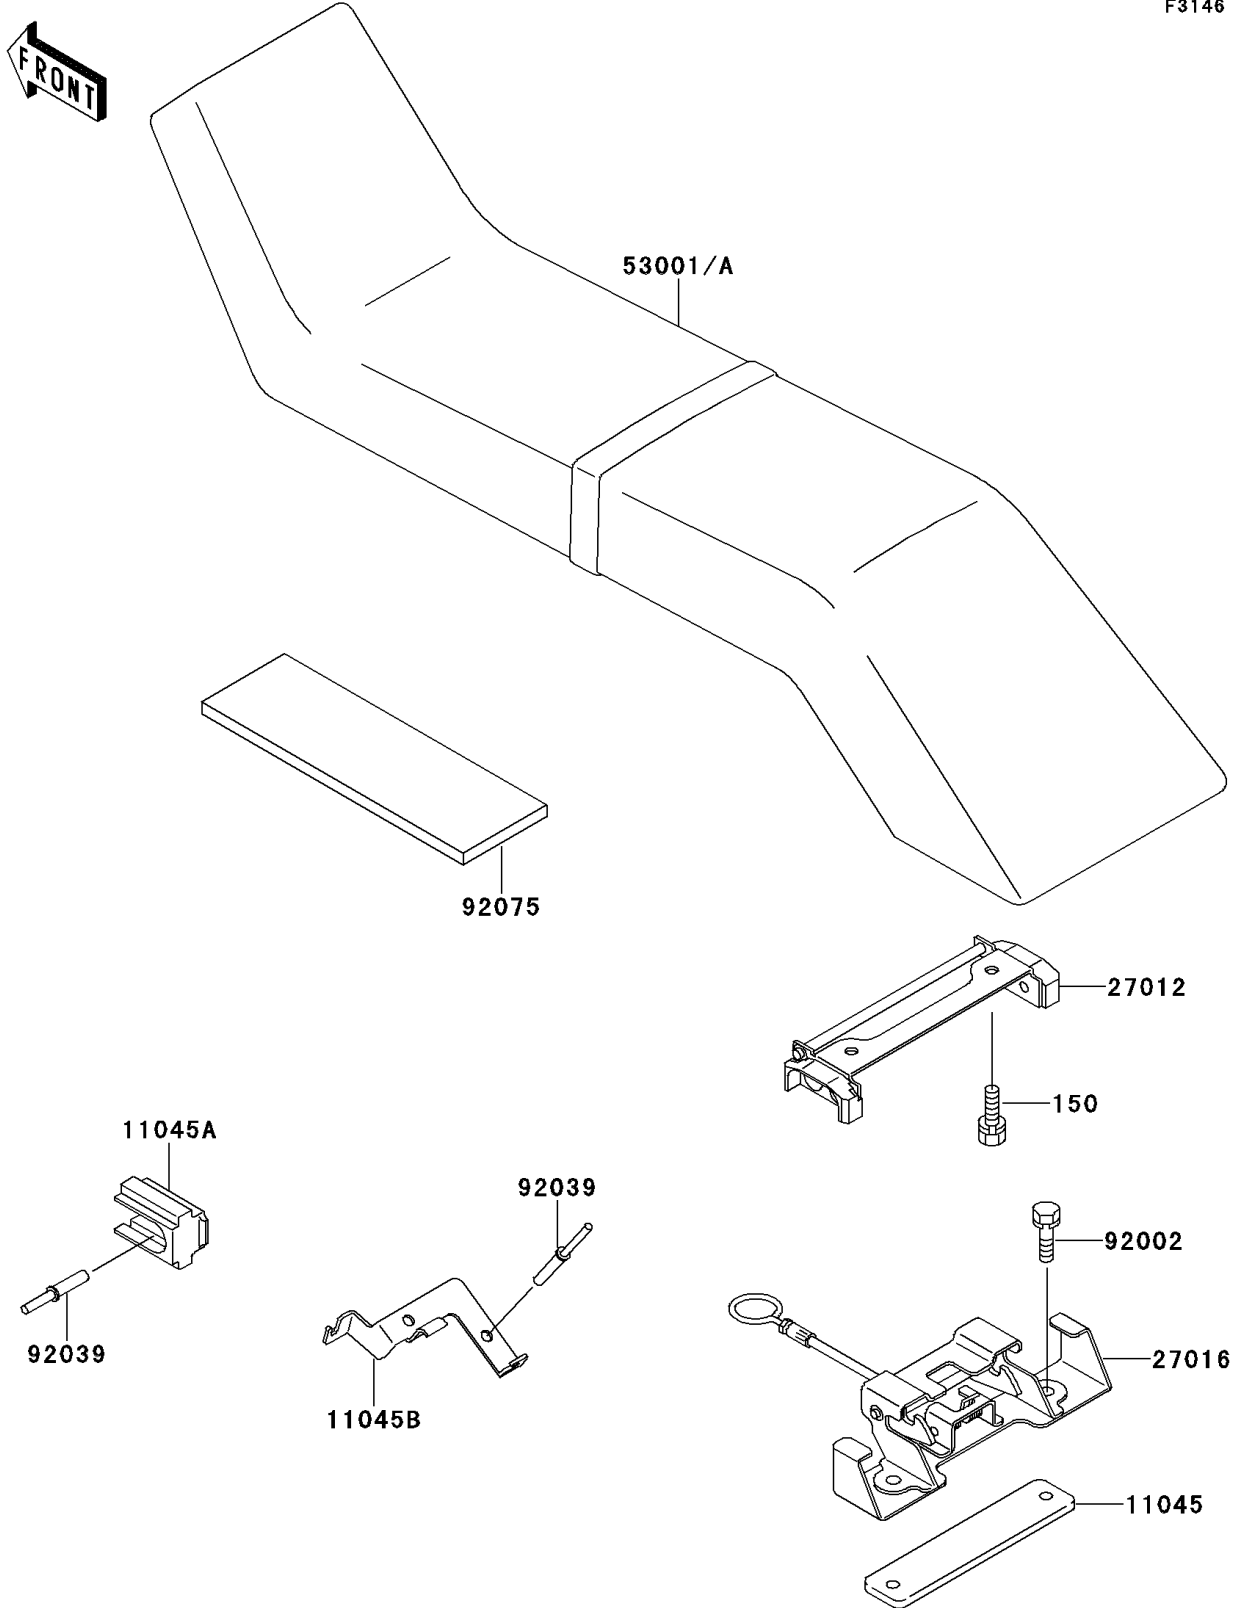

1991 X2 PARTS DIAGRAM

Seat

F3146

1991 X2 PARTS LIST

Seat

ITEM NAME	PART NUMBER	QUANTITY
BOLT-WS,6X14 (Ref # 150)	150R0614	2
BRACKET,SEAT LOCK (Ref # 11045)	11045-3704	1
BRACKET,SEAT HOOK GUIDE (Ref # 11045A)	11045-3737	1
BRACKET,SEAT LOCK CABLE GUIDE (Ref # 11045B)	11045-3756	1
HOOK,SEAT LOCK (Ref # 27012)	27012-3709	1
LOCK-ASSY,SEAT (Ref # 27016)	27016-3707	1
SEAT-ASSY,BLUE (Ref # 53001)	53001-3704-ME	1
BOLT,6X25 (Ref # 92002)	92002-3775	2
RIVET (Ref # 92039)	92039-3701	4
DAMPER (Ref # 92075)	92075-3723	1