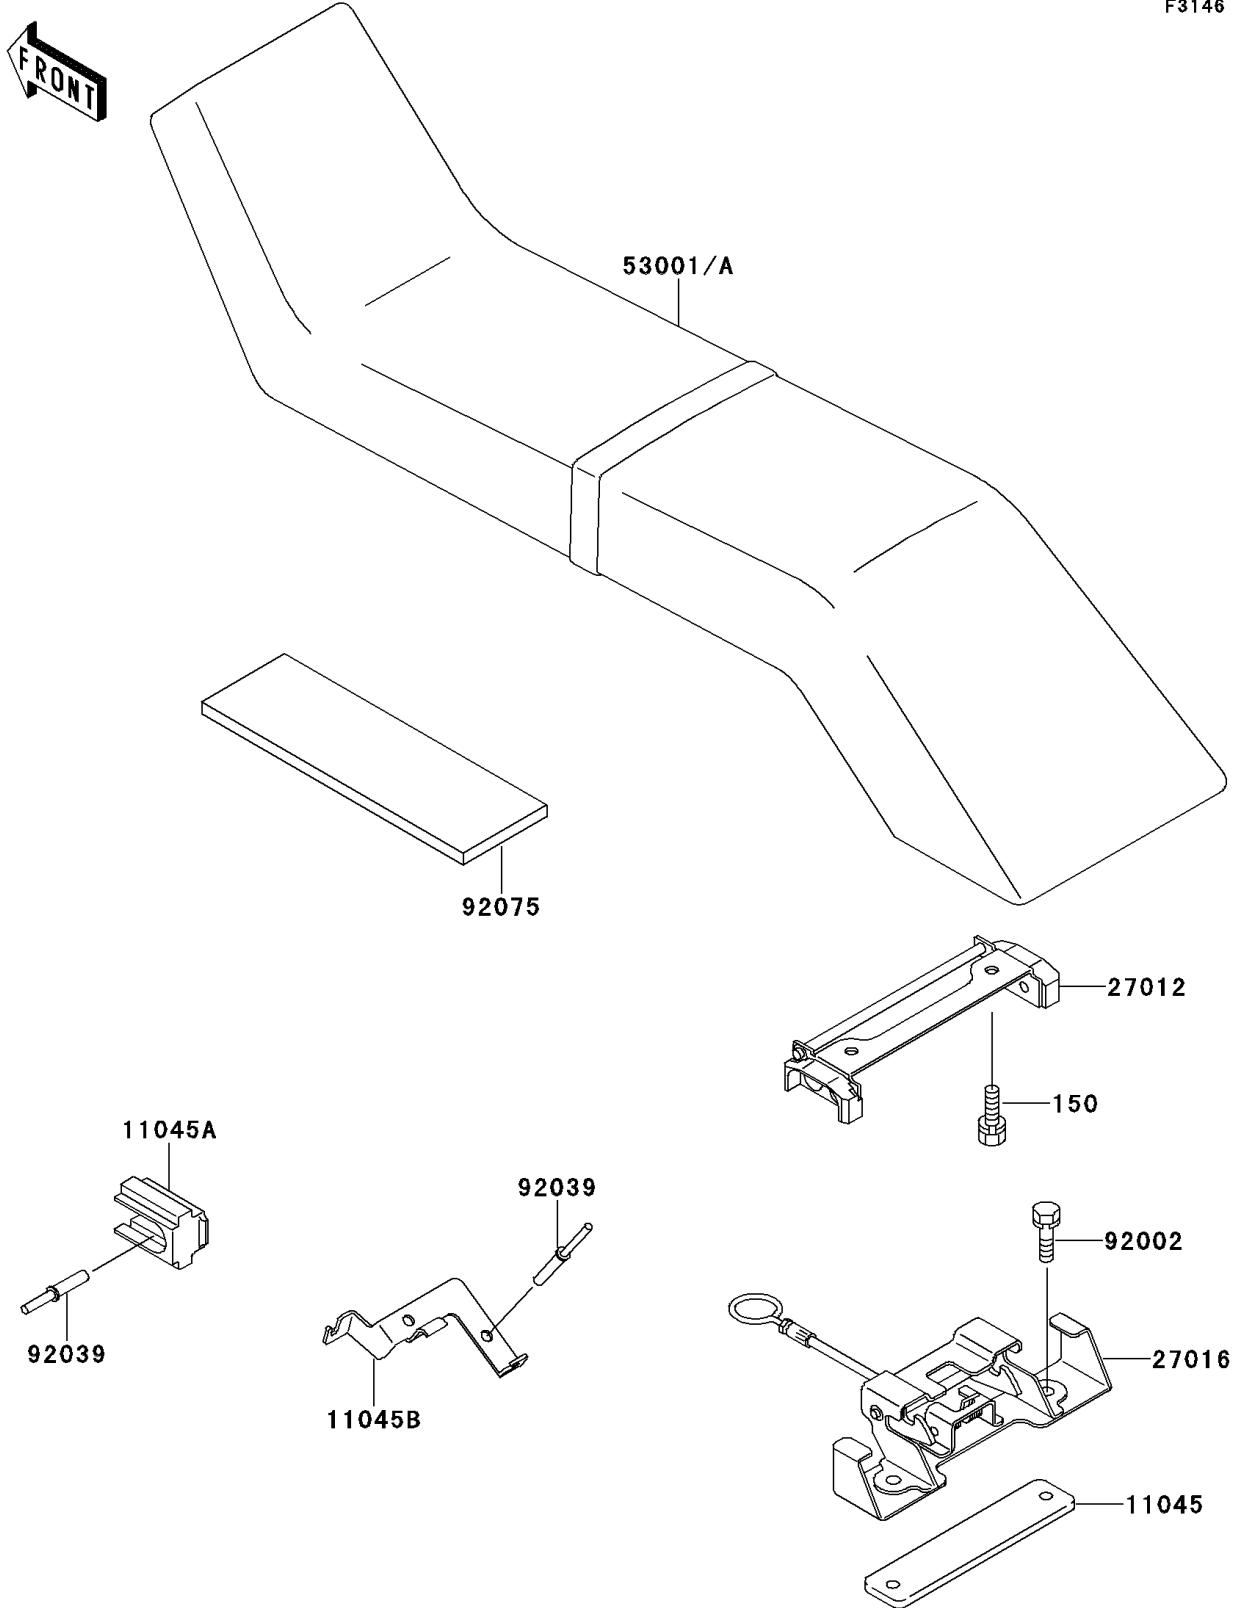

1993 X2 PARTS DIAGRAM

Seat

F3146

1993 X2 PARTS LIST

Seat

ITEM NAME	PART NUMBER	QUANTITY
BOLT-WS,6X14 (Ref # 150)	150R0614	2
BRACKET,SEAT LOCK (Ref # 11045)	11045-3704	1
BRACKET,SEAT HOOK GUIDE (Ref # 11045A)	11045-3737	1
BRACKET,SEAT LOCK CABLE GUIDE (Ref # 11045B)	11045-3756	1
HOOK,SEAT LOCK (Ref # 27012)	27012-3709	1
LOCK-ASSY,SEAT (Ref # 27016)	27016-3707	1
SEAT-ASSY,BLUE (Ref # 53001)	53001-3704-ME	1
BOLT,6X25 (Ref # 92002)	92002-3775	2
RIVET (Ref # 92039)	92039-3701	4
DAMPER (Ref # 92075)	92075-3723	1