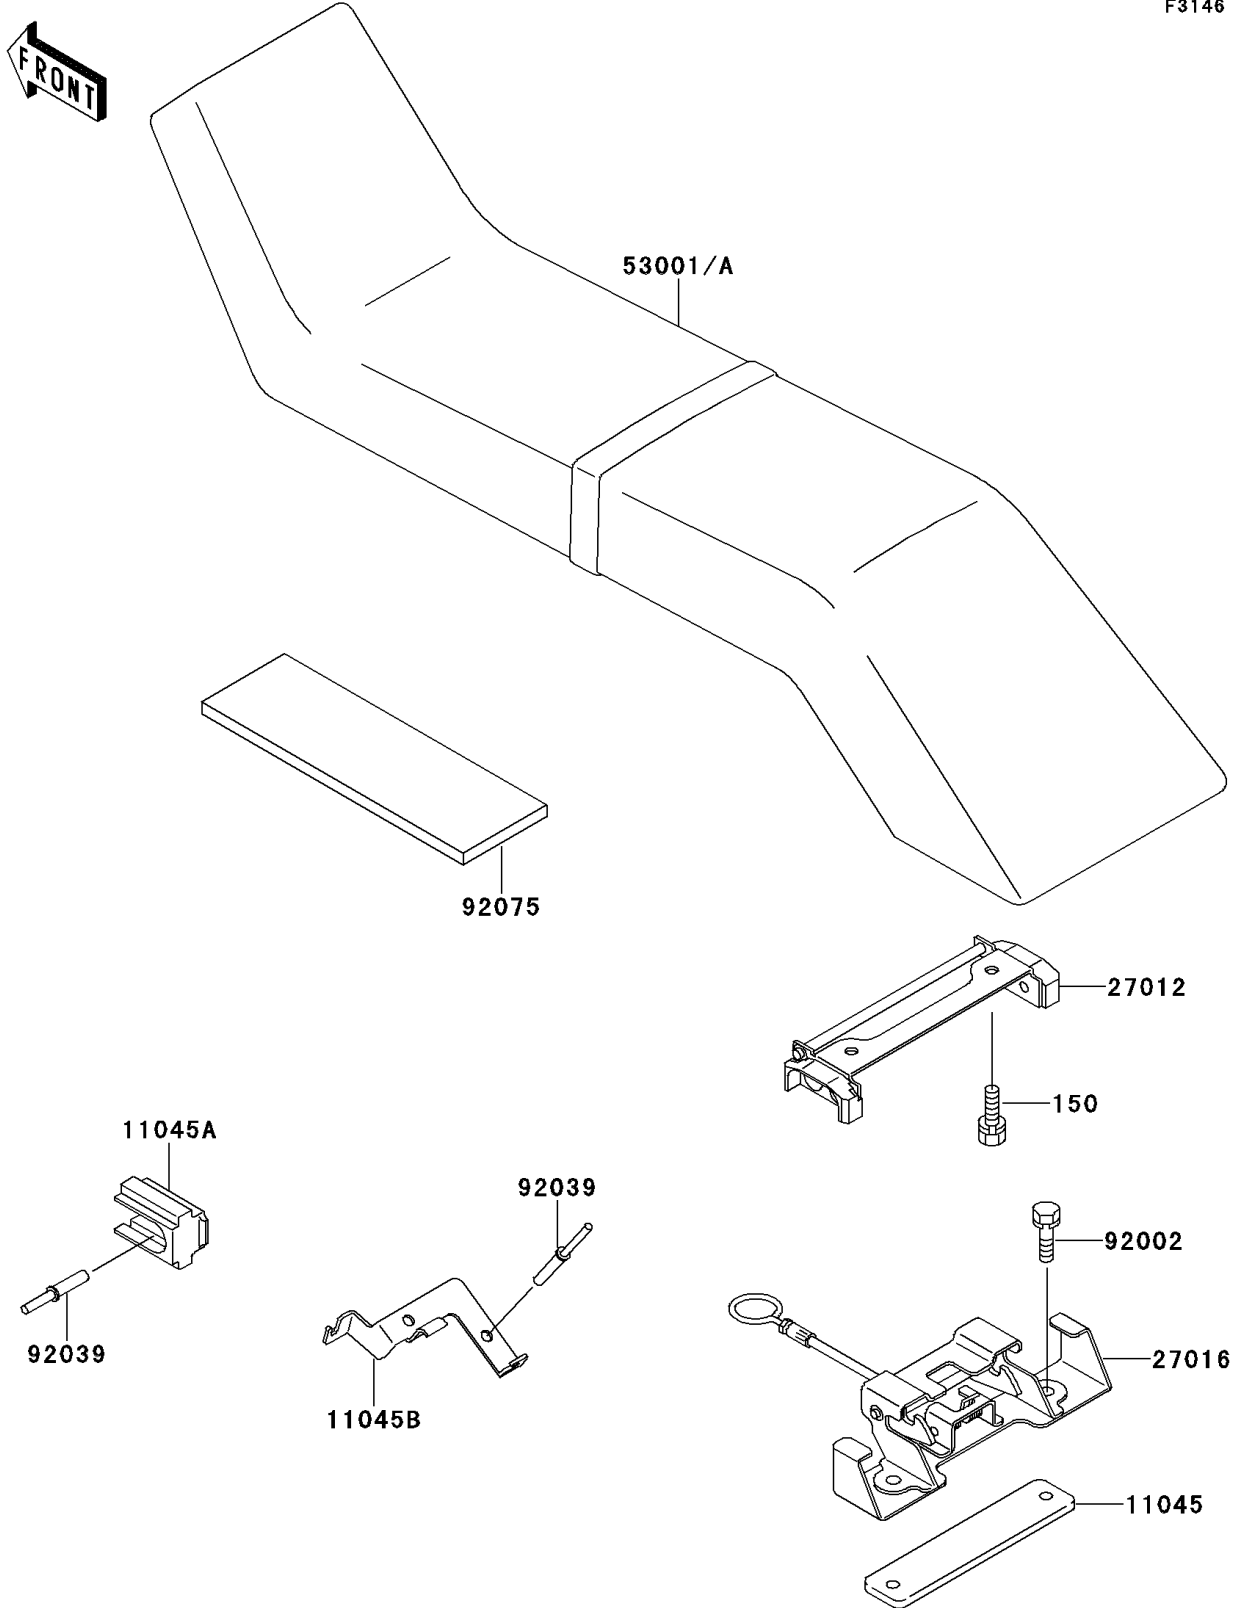

1994 X2 PARTS DIAGRAM

Seat

F3146

1994 X2 PARTS LIST

Seat

ITEM NAME	PART NUMBER	QUANTITY
BOLT-WS,6X14 (Ref # 150)	150R0614	2
BRACKET,SEAT LOCK (Ref # 11045)	11045-3704	1
BRACKET,SEAT HOOK GUIDE (Ref # 11045A)	11045-3737	1
BRACKET,SEAT LOCK CABLE GUIDE (Ref # 11045B)	11045-3756	1
HOOK,SEAT LOCK (Ref # 27012)	27012-3709	1
LOCK-ASSY,SEAT (Ref # 27016)	27016-3707	1
SEAT-ASSY,J.S.VIOLET (Ref # 53001A)	53001-3704-PJ	1
BOLT,6X25 (Ref # 92002)	92002-3775	2
RIVET (Ref # 92039)	92039-3701	4
DAMPER (Ref # 92075)	92075-3723	1