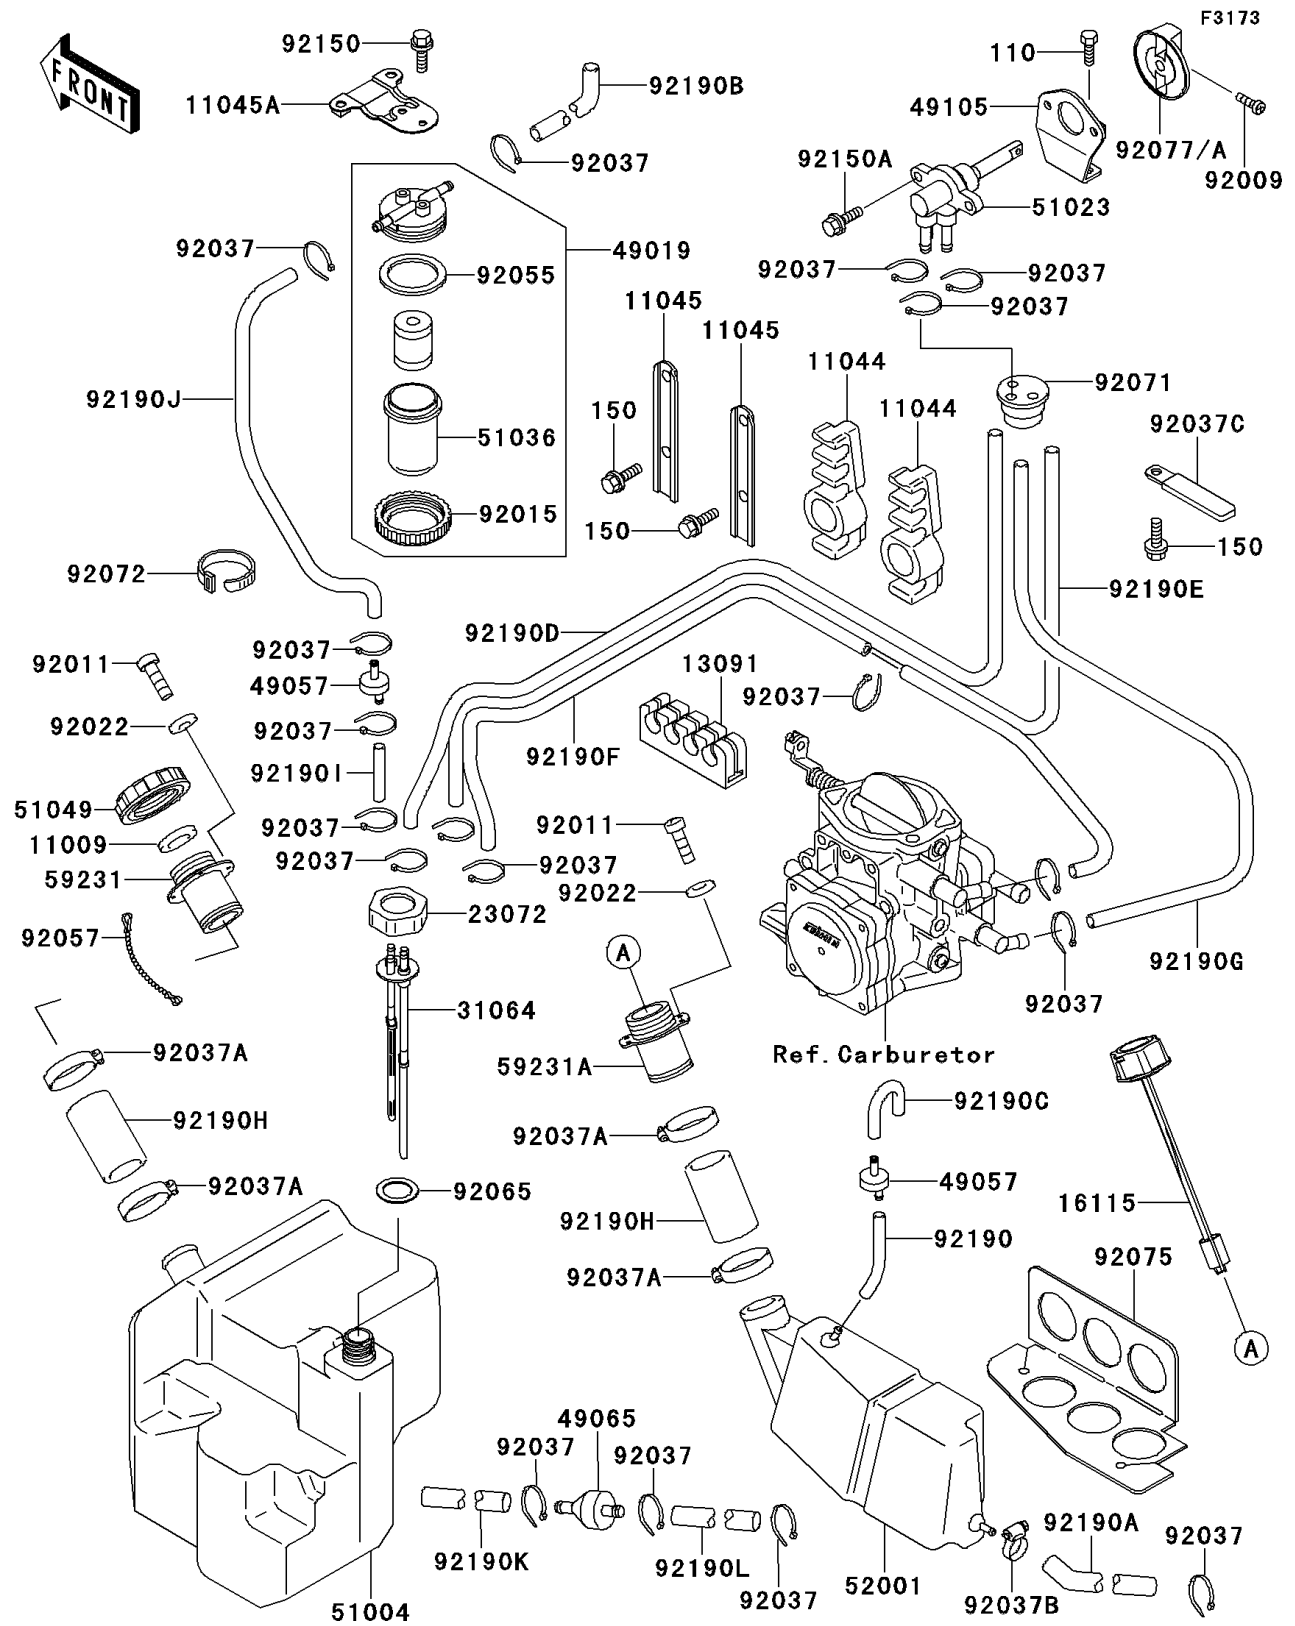

1993 X2 PARTS DIAGRAM

Fuel Tank

1993 X2 PARTS LIST

Fuel Tank

ITEM NAME	PART NUMBER	QUANTITY
GASKET,TANK CAP (Ref # 11009)	11009-3020	1
BRACKET,FUEL PIPE (Ref # 11044)	11044-3718	4
BRACKET (Ref # 11045)	11045-3757	2
BRACKET (Ref # 11045A)	11045-3760	1
HOLDER,FUEL PIPE (Ref # 13091)	13091-3709	1
CAP-OIL FILLER (Ref # 16115)	16115-3705	1
RETAINER (Ref # 23072)	23072-501	1
PIPE-COMP,FUEL (Ref # 31064)	31064-3717	1
FILTER-FUEL (Ref # 49019)	49019-3706	1
VALVE-RELIEF (Ref # 49057)	49057-3001	2
BRACKET-TAP (Ref # 49105)	49105-3704	1
TANK-FUEL (Ref # 51004)	51004-3704	1
TAP-ASSY,FUEL (Ref # 51023)	51023-3716	1
CUP,FUEL FILTER (Ref # 51036)	51036-3702	1
CAP-TANK,FUEL (Ref # 51049)	51049-3705	1
TANK-OIL (Ref # 52001)	52001-3704	1
FILLER,FUEL TANK (Ref # 59231)	59231-3702	1
FILLER,OIL TANK (Ref # 59231A)	59231-3703	1
SCREW,4X8 (Ref # 92009)	92009-3729	1
SCREW (Ref # 92011)	92011-562	8
NUT,RING (Ref # 92015)	92015-3013	1
WASHER (Ref # 92022)	92022-563	8
CLAMP (Ref # 92037)	92037-1173	17
CLAMP (Ref # 92037A)	92037-3009	4
CLAMP (Ref # 92037B)	92037-3726	1
CLAMP,L=100 (Ref # 92037C)	92037-3736	1
RING-O,FILTER CUP (Ref # 92055)	92055-3006	1
CHAIN,COVER,L=100 (Ref # 92057)	92057-3704	1
GASKET (Ref # 92065)	92065-504	1