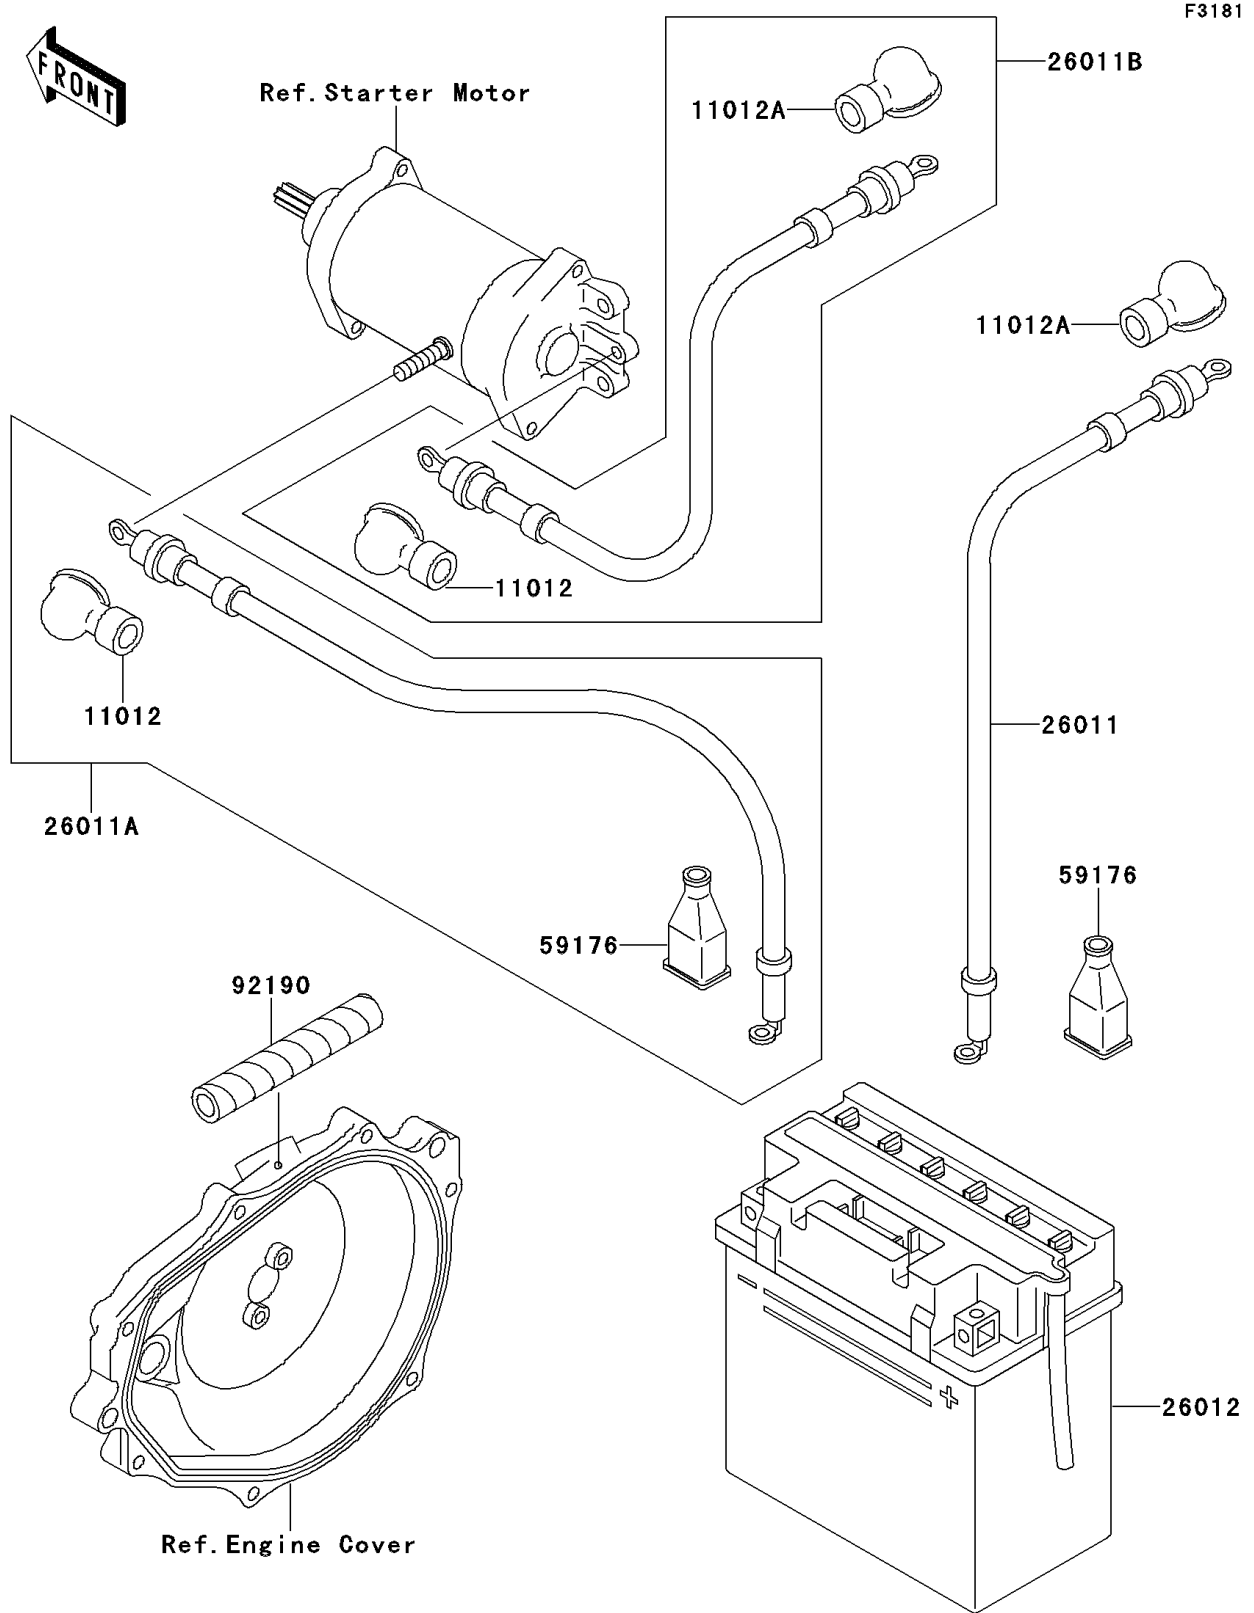

1991 X2 PARTS DIAGRAM

Electrical Equipment

1991 X2 PARTS LIST

Electrical Equipment

ITEM NAME	PART NUMBER	QUANTITY
CAP (Ref # 11012)	11012-3004	2
CAP,LEAD WIRE (Ref # 11012A)	11012-3726	2
WIRE-LEAD,BATTERY(+) (Ref # 26011)	26011-3709	1
WIRE-LEAD,BATTERY(-) (Ref # 26011A)	26011-3724	1
WIRE-LEAD,STARTER (Ref # 26011B)	26011-3741	1
BATTERY,YB16CL-B,12V 19AH (Ref # 26012)	26012-3707	1
CAP.,TERMINAL (Ref # 59176)	59176-501	2
TUBE,PROTECTOR (Ref # 92190)	92190-3808	1