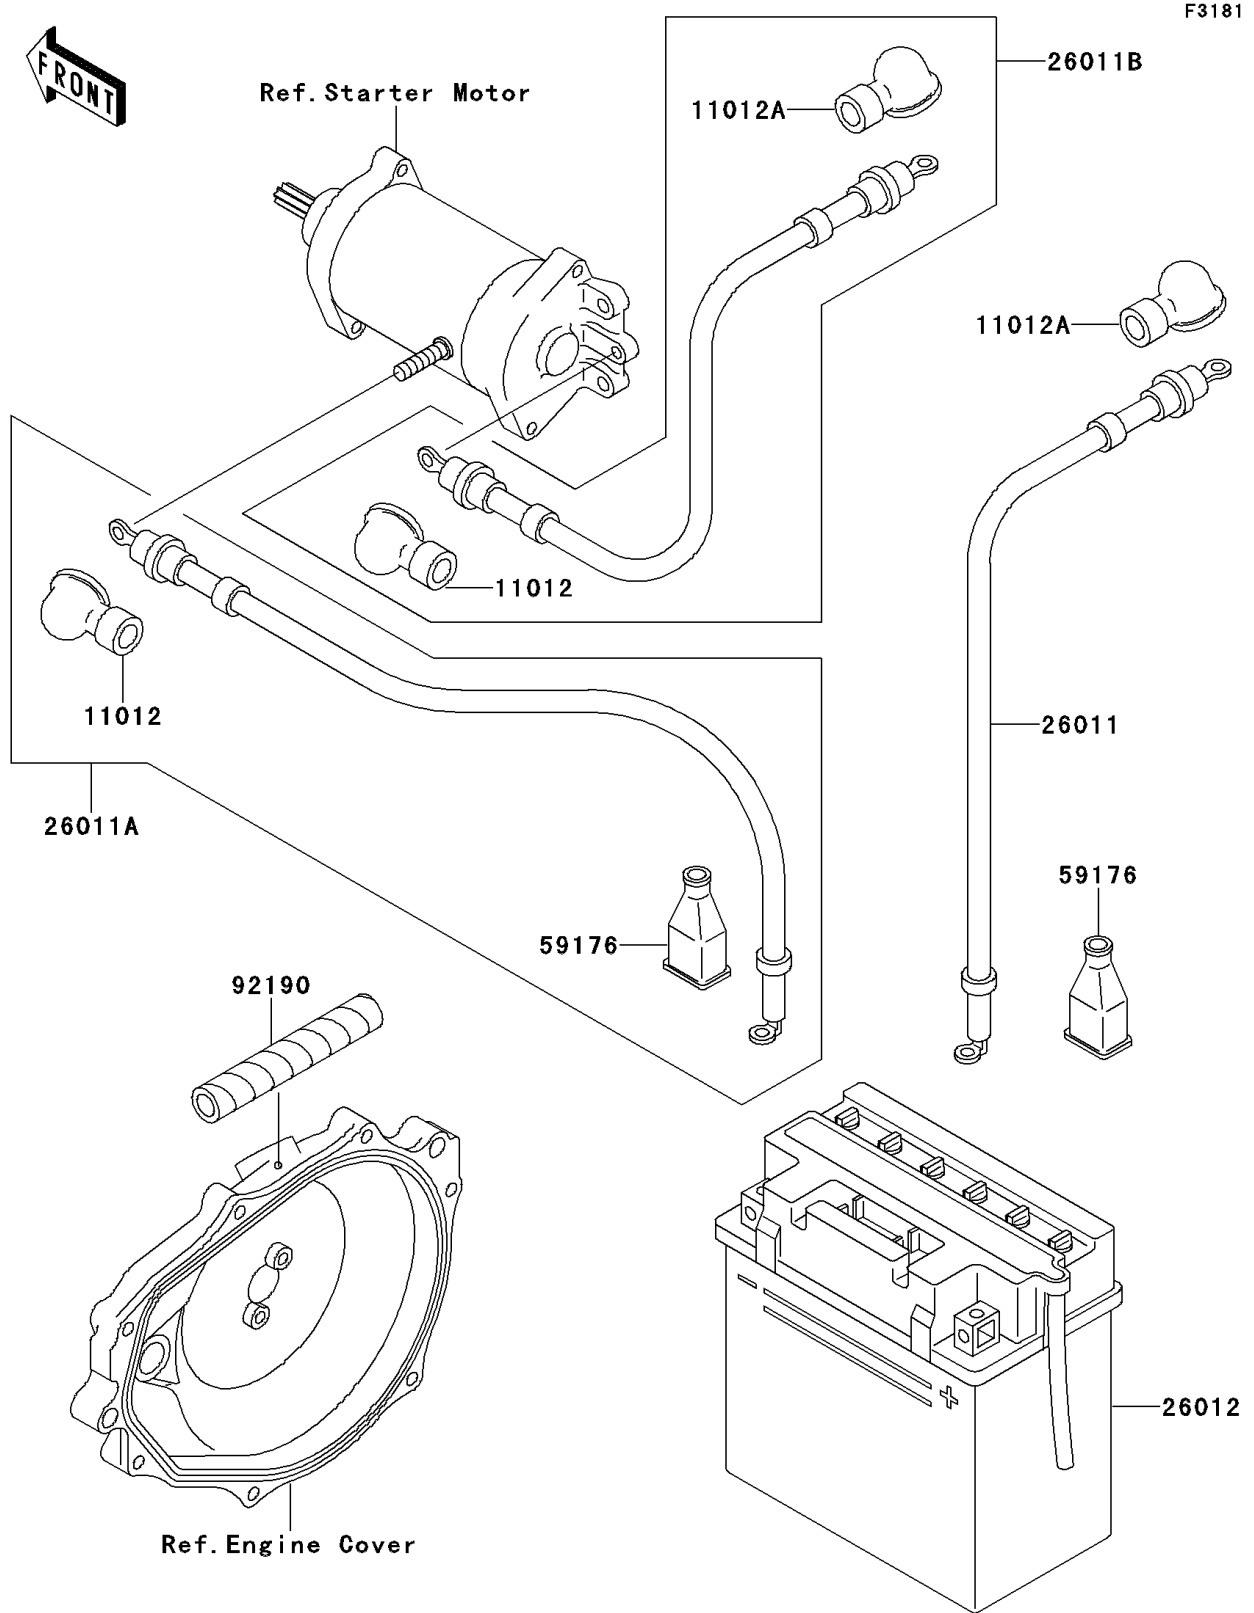

1993 X2 PARTS DIAGRAM

Electrical Equipment

1993 X2 PARTS LIST

Electrical Equipment

ITEM NAME	PART NUMBER	QUANTITY
CAP (Ref # 11012)	11012-3004	2
CAP,LEAD WIRE (Ref # 11012A)	11012-3726	2
WIRE-LEAD,BATTERY(+) (Ref # 26011)	26011-3709	1
WIRE-LEAD,BATTERY(-) (Ref # 26011A)	26011-3724	1
WIRE-LEAD,STARTER (Ref # 26011B)	26011-3741	1
BATTERY,YB16CL-B,12V 19AH (Ref # 26012)	26012-3707	1
CAP.,TERMINAL (Ref # 59176)	59176-501	2
TUBE,PROTECTOR (Ref # 92190)	92190-3808	1