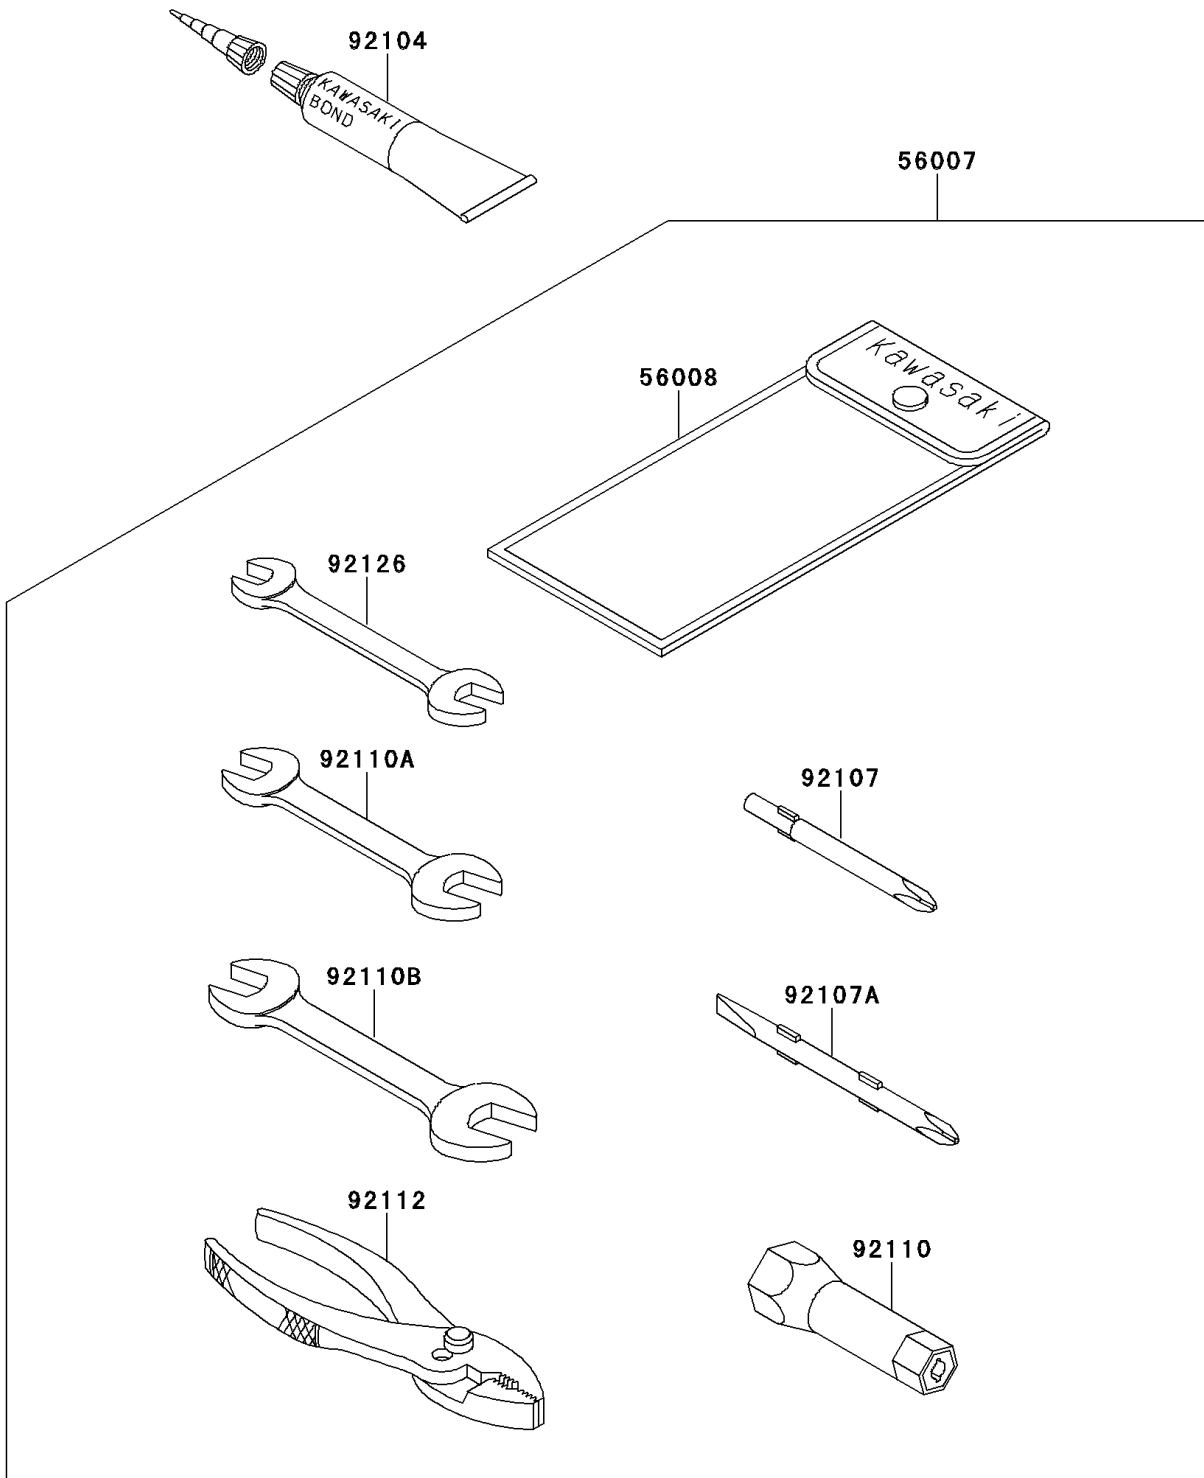

1991 X2 PARTS DIAGRAM

Owner's Tools

F3182

1991 X2 PARTS LIST

Owner's Tools

ITEM NAME	PART NUMBER	QUANTITY
TOOLKIT (Ref # 56007)	56007-3707	1
BAG,TOOL (Ref # 56008)	56008-1007	1
GASKET-LIQUID,TUBE,100G,SILVER (Ref # 92104)	92104-002	AR
TOOL-DRIVER,#3PHILLIPS (Ref # 92107)	92107-005	1
TOOL-DRIVER,#2PHILLIPS&SLOT (Ref # 92107A)	92107-1051	1
TOOL-WRENCH,BOX,21MM (Ref # 92110)	92110-1113	1
TOOL-WRENCH,OPEN END,10X12 (Ref # 92110A)	92110-1152	1
TOOL-WRENCH,OPEN END,14X17 (Ref # 92110B)	92110-1153	1
TOOL-PLIERS (Ref # 92112)	92112-003	1
TOOL-WRENCH,OPEN END,8X10 (Ref # 92126)	92126-001	1