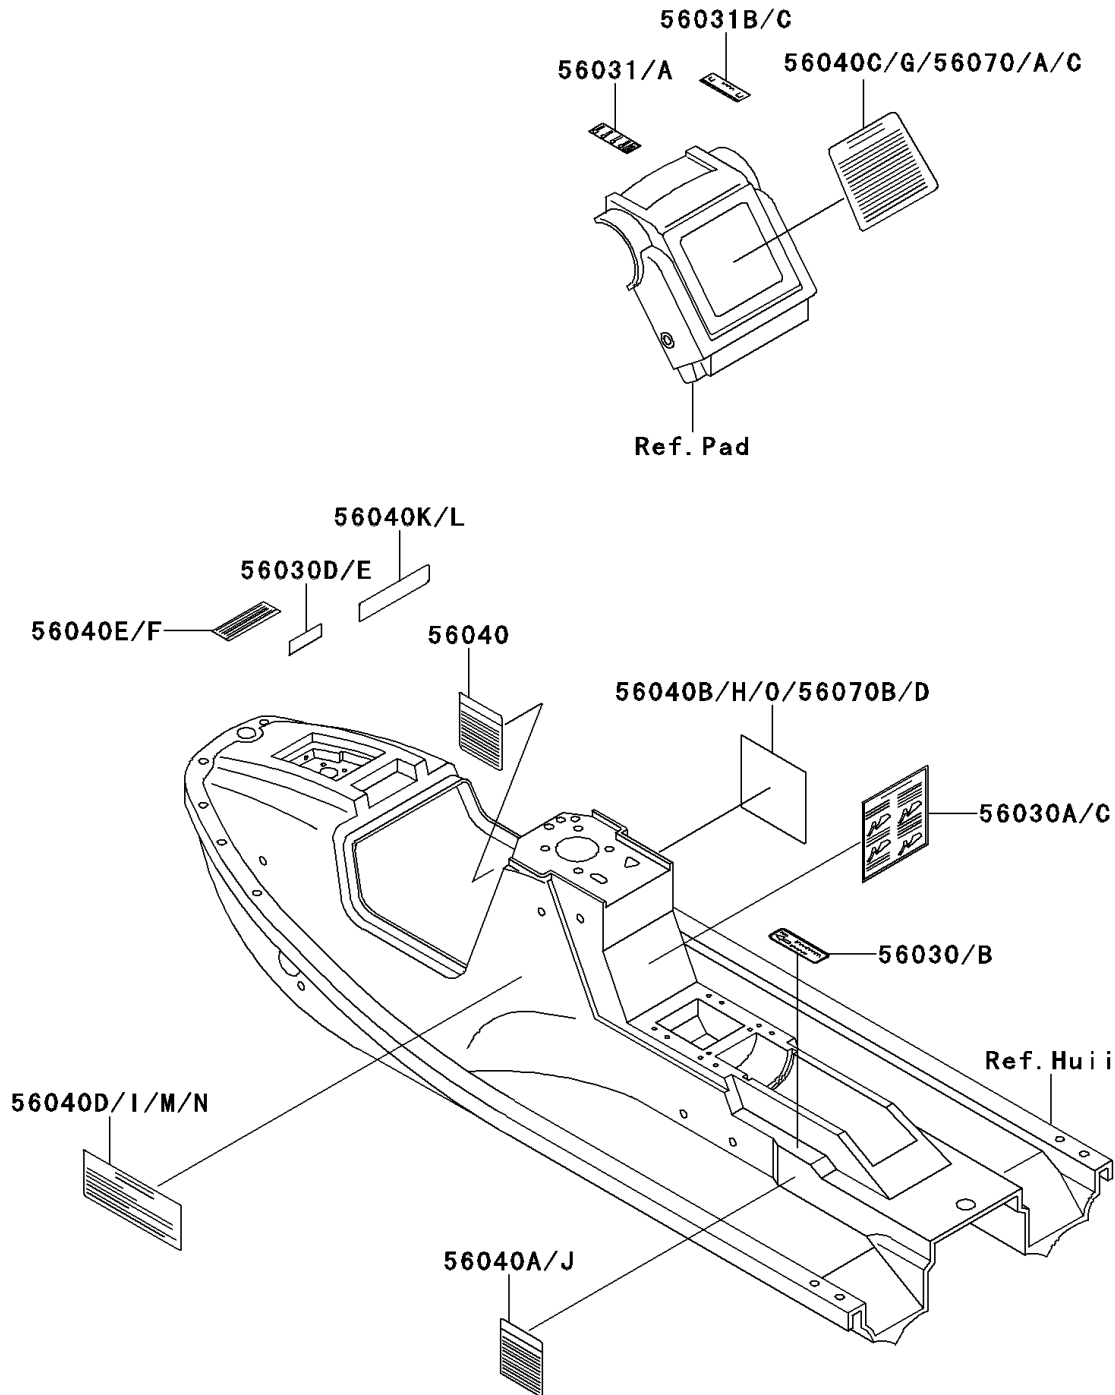

1991 X2 PARTS DIAGRAM

Labels

F3183

1991 X2 PARTS LIST

Labels

ITEM NAME	PART NUMBER	QUANTITY
LABEL,FIRE EXTINGUISHER (Ref # 56030)	56030-3720	1
LABEL,LAUNCHING (Ref # 56030A)	56030-3723	1
LABEL,OIL RECOMMENDED (Ref # 56030D)	56030-3761	1
LABEL-MANUAL,NOZZLE-TILT (Ref # 56031A)	56031-3708	1
LABEL-MANUAL,FUEL TAP (Ref # 56031B)	56031-3717	1
LABEL-WARNING,JET PUMP (Ref # 56040A)	56040-3798	1
LABEL-WARNING,IMPORTANT SAFETY (Ref # 56040B)	56040-3817	1
LABEL-WARNING,IMPORTANT SAFETY (Ref # 56040C)	56040-3818	1
LABEL-WARNING,MAINTENANCE (Ref # 56040D)	56040-3823	1
LABEL-WARNING,BREAK IN (Ref # 56040E)	56040-3824	1
LABEL-WARNING,FUEL SUPPLY (Ref # 56040K)	56040-3902	1