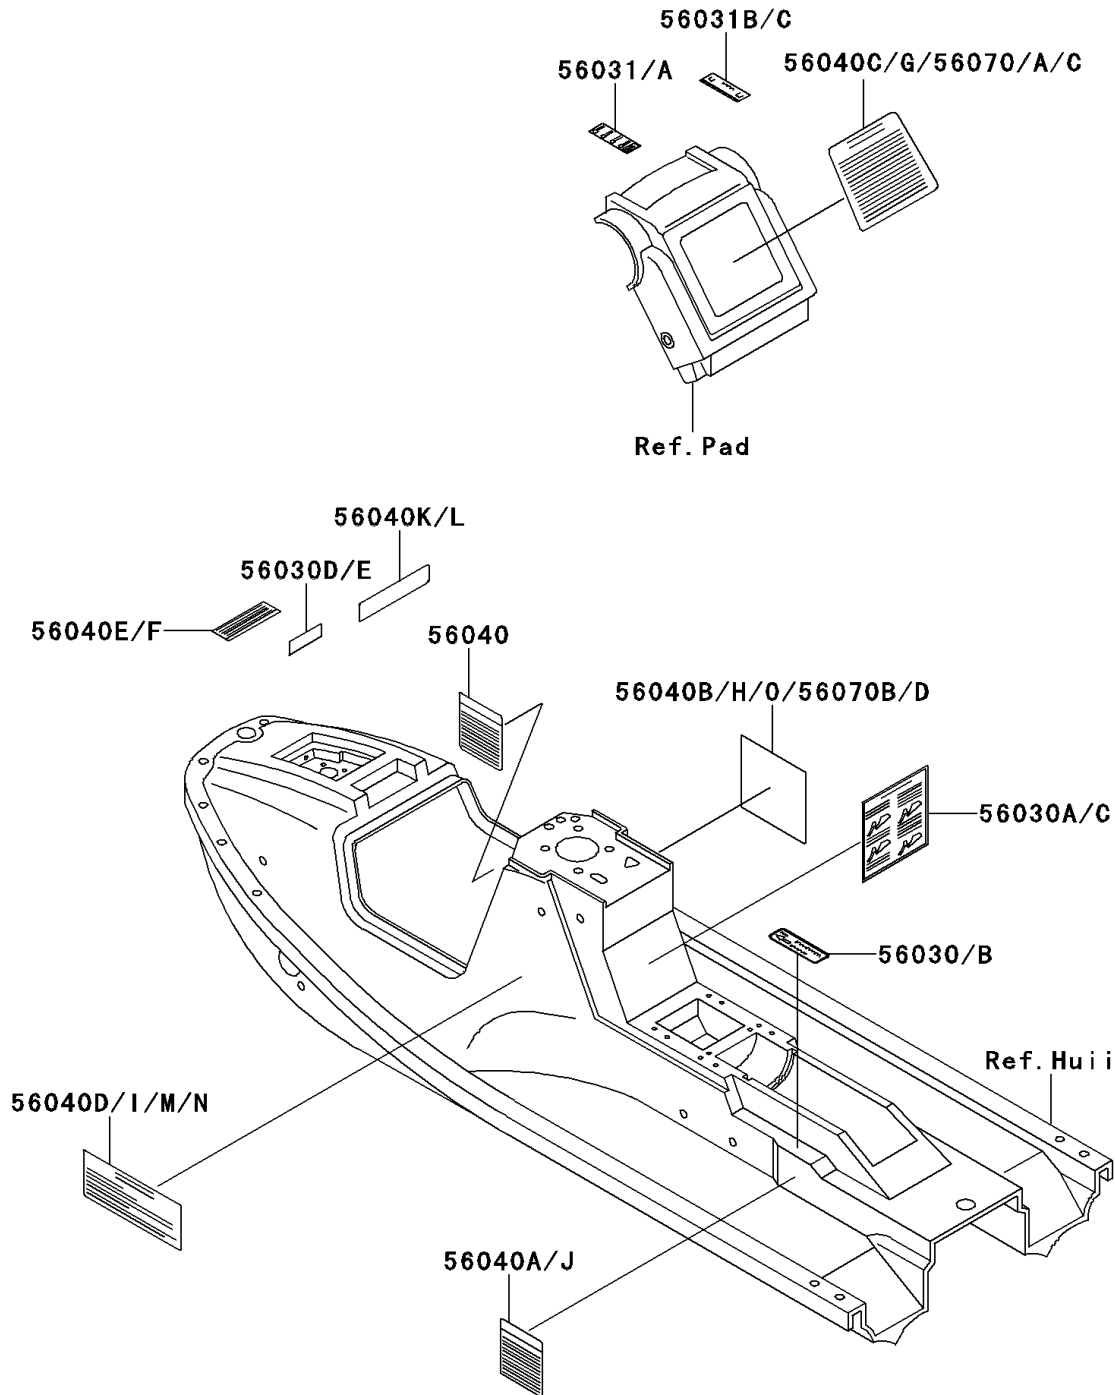

# 1992 X2 PARTS DIAGRAM

Labels

F3183

# 1992 X2 PARTS LIST

## Labels

ITEM NAME	PART NUMBER	QUANTITY
LABEL,FIRE EXTINGUISHER (Ref # 56030)	56030-3720	1
LABEL,LAUNCHING (Ref # 56030A)	56030-3723	1
LABEL,OIL RECOMMENDED (Ref # 56030D)	56030-3761	1
LABEL-MANUAL,NOZZLE-TILT (Ref # 56031A)	56031-3708	1
LABEL-MANUAL,FUEL TAP (Ref # 56031B)	56031-3717	1
LABEL-WARNING,JET PUMP (Ref # 56040A)	56040-3798	1
LABEL-WARNING,IMPORTANT SAFETY (Ref # 56040B)	56040-3817	1
LABEL-WARNING,IMPORTANT SAFETY (Ref # 56040C)	56040-3818	1
LABEL-WARNING,MAINTENANCE (Ref # 56040D)	56040-3823	1
LABEL-WARNING,BREAK IN (Ref # 56040E)	56040-3824	1
LABEL-WARNING,FUEL SUPPLY (Ref # 56040K)	56040-3902	1
LABEL,SEAT(FRENCH) (Ref # 56030B)	56030-3734	1
LABEL,LAUNCHING(FRENCH) (Ref # 56030C)	56030-3736	1
LABEL,OIL RECOMMENDED(FRENCH) (Ref # 56030E)	56030-3765	1
LABEL,NOZZLE-TILT(FRENCH) (Ref # 56031)	56031-3707	1
LABEL,FUEL TAP(FRENCH) (Ref # 56031C)	56031-3718	1
LABEL,BATTERY CAUTION(FRENCH) (Ref # 56040)	56040-1106	1
LABEL,OIL CAUTION(FRENCH) (Ref # 56040F)	56040-3865	1
LABEL,SAFETY(FRENCH) (Ref # 56040G)	56040-3866	1
LABEL,SAFETY(FRENCH) (Ref # 56040H)	56040-3867	1
LABEL,MAINTENANCE(FRENCH) (Ref # 56040I)	56040-3868	1
LABEL,NOZZLE CHECK(FRENCH) (Ref # 56040J)	56040-3876	1
LABEL,FUEL SUPPLY(FRENCH) (Ref # 56040L)	56040-3904	1