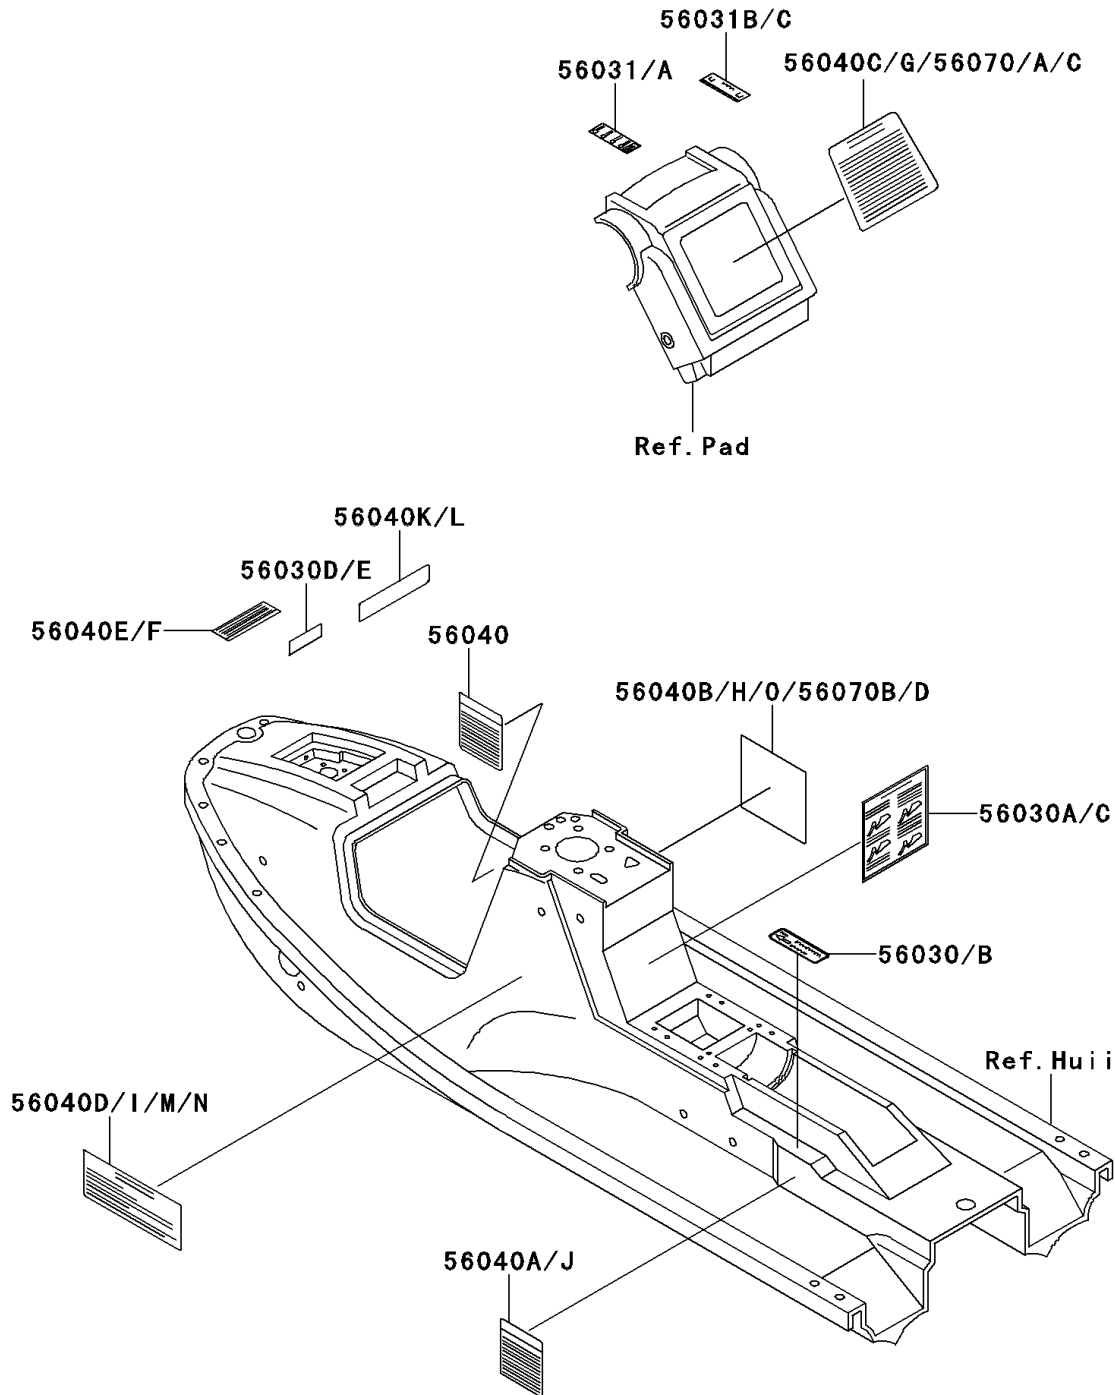

# 1993 X2 PARTS DIAGRAM

Labels

F3183

# 1993 X2 PARTS LIST

## Labels

ITEM NAME	PART NUMBER	QUANTITY
LABEL,FIRE EXTINGUISHER (Ref # 56030)	56030-3720	1
LABEL,LAUNCHING (Ref # 56030A)	56030-3723	1
LABEL,OIL RECOMMENDED (Ref # 56030D)	56030-3761	1
LABEL-MANUAL,NOZZLE-TILT (Ref # 56031A)	56031-3708	1
LABEL-MANUAL,FUEL TAP (Ref # 56031B)	56031-3717	1
LABEL-WARNING,JET PUMP (Ref # 56040A)	56040-3798	1
LABEL-WARNING,IMPORTANT SAFETY (Ref # 56040C)	56040-3818	1
LABEL-WARNING,MAINTENANCE (Ref # 56040D)	56040-3823	1
LABEL-WARNING,BREAK IN (Ref # 56040E)	56040-3824	1
LABEL-WARNING,FUEL SUPPLY (Ref # 56040K)	56040-3902	1
LABEL-WARNING,IMPORTANT SAFETY (Ref # 56040O)	56040-3996	1
LABEL,SEAT(FRENCH) (Ref # 56030B)	56030-3734	1
LABEL,LAUNCHING(FRENCH) (Ref # 56030C)	56030-3736	1
LABEL,OIL RECOMMENDED(FRENCH) (Ref # 56030E)	56030-3765	1
LABEL,NOZZLE-TILT(FRENCH) (Ref # 56031)	56031-3707	1
LABEL,FUEL TAP(FRENCH) (Ref # 56031C)	56031-3718	1
LABEL,BATTERY CAUTION(FRENCH) (Ref # 56040)	56040-1106	1
LABEL,OIL CAUTION(FRENCH) (Ref # 56040F)	56040-3865	1
LABEL,SAFETY(FRENCH) (Ref # 56040G)	56040-3866	1
LABEL,MAINTENANCE(FRENCH) (Ref # 56040I)	56040-3868	1
LABEL,NOZZLE CHECK(FRENCH) (Ref # 56040J)	56040-3876	1
LABEL,FUEL SUPPLY(FRENCH) (Ref # 56040L)	56040-3904	1
LABEL,SAFETY(FRENCH) (Ref # 56070)	56070-3717	1