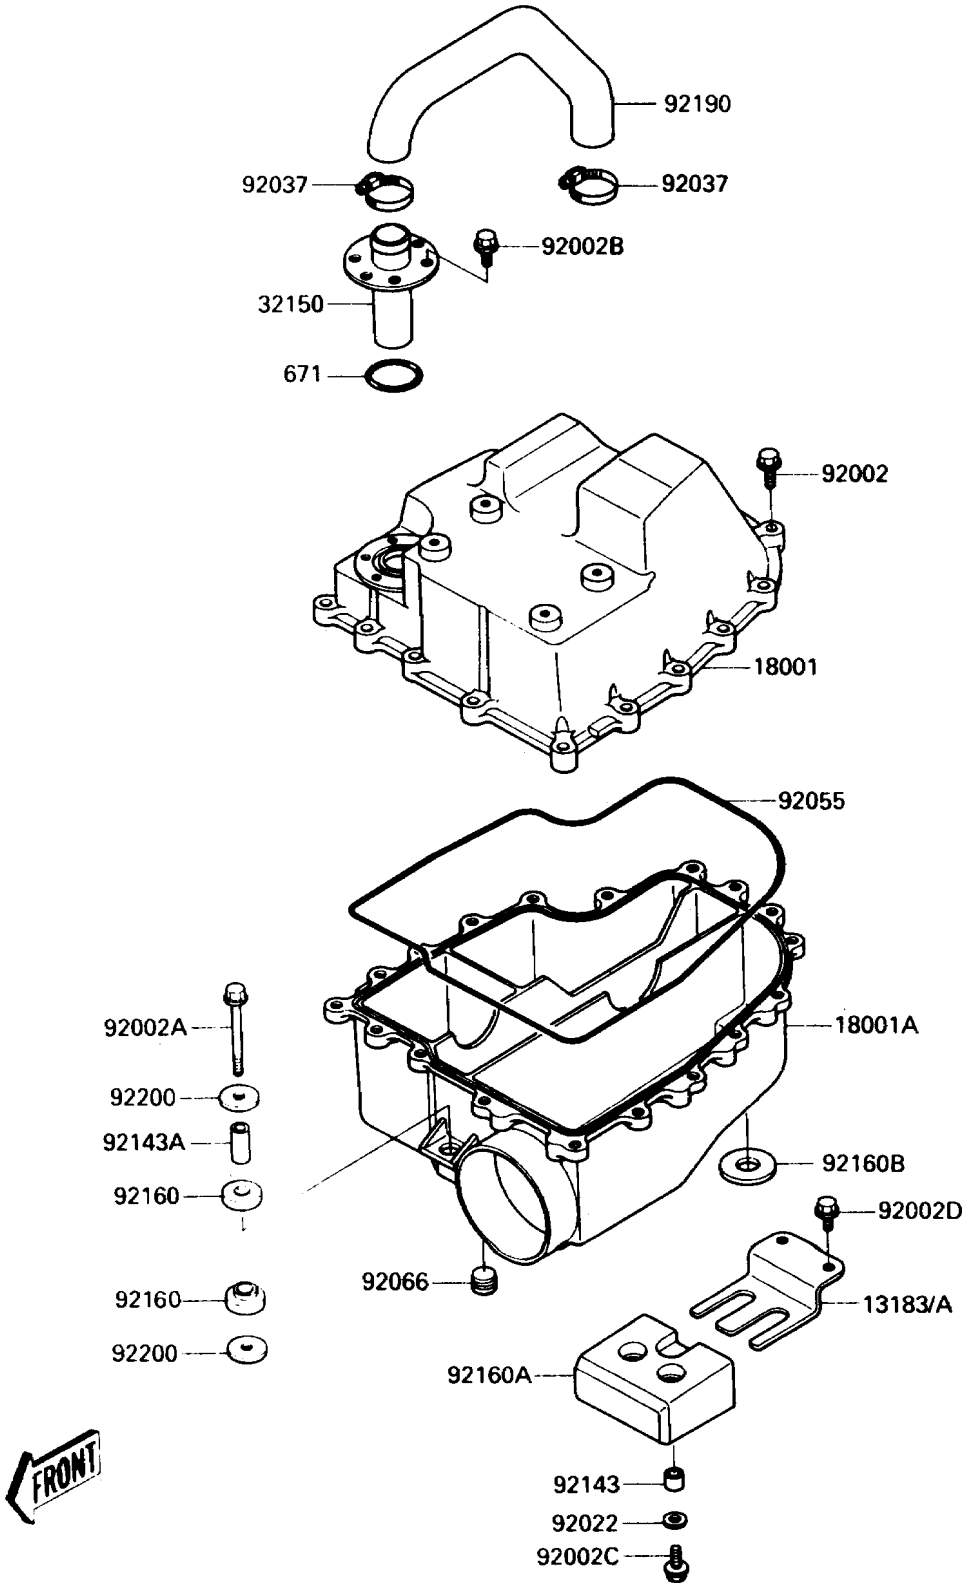

1989 TS PARTS DIAGRAM

Water Muffler

E1141

1989 TS PARTS LIST

Water Muffler

ITEM NAME	PART NUMBER	QUANTITY
PLATE (Ref # 13183)	13183-3744	1
MUFFLER,WATER BOX,UPP (Ref # 18001)	18001-3727	1
MUFFLER,WATER BOX,LWR (Ref # 18001A)	18001-3728	1
PIPE,WATER MUFFLER (Ref # 32150)	32150-3738	1
BOLT,6X25 (Ref # 92002)	92002-3714	18
BOLT,6X45 (Ref # 92002A)	92002-3717	1
BOLT,6X16 (Ref # 92002B)	92002-3728	6
BOLT,6X20 (Ref # 92002C)	92002-3755	2
BOLT,6X12 (Ref # 92002D)	92002-3763	2
WASHER (Ref # 92022)	92022-567	2
CLAMP (Ref # 92037)	92037-509	2
RING-O,WATER MUFFLER (Ref # 92055)	92055-3718	1
PLUG (Ref # 92066)	92066-3719	2
COLLAR,7.5X10.5X9 (Ref # 92143)	92143-3714	2
COLLAR,7.5X10.5X24 (Ref # 92143A)	92143-3717	1
DAMPER,FR (Ref # 92160)	92160-3730	2
DAMPER,RR (Ref # 92160A)	92160-3731	1
DAMPER,LWR (Ref # 92160B)	92160-3732	3
TUBE (Ref # 92190)	92059-3875	1
WASHER,6.5X32X3 (Ref # 92200)	92022-3749	2
O RING,60MM (Ref # 671)	671B2560	1