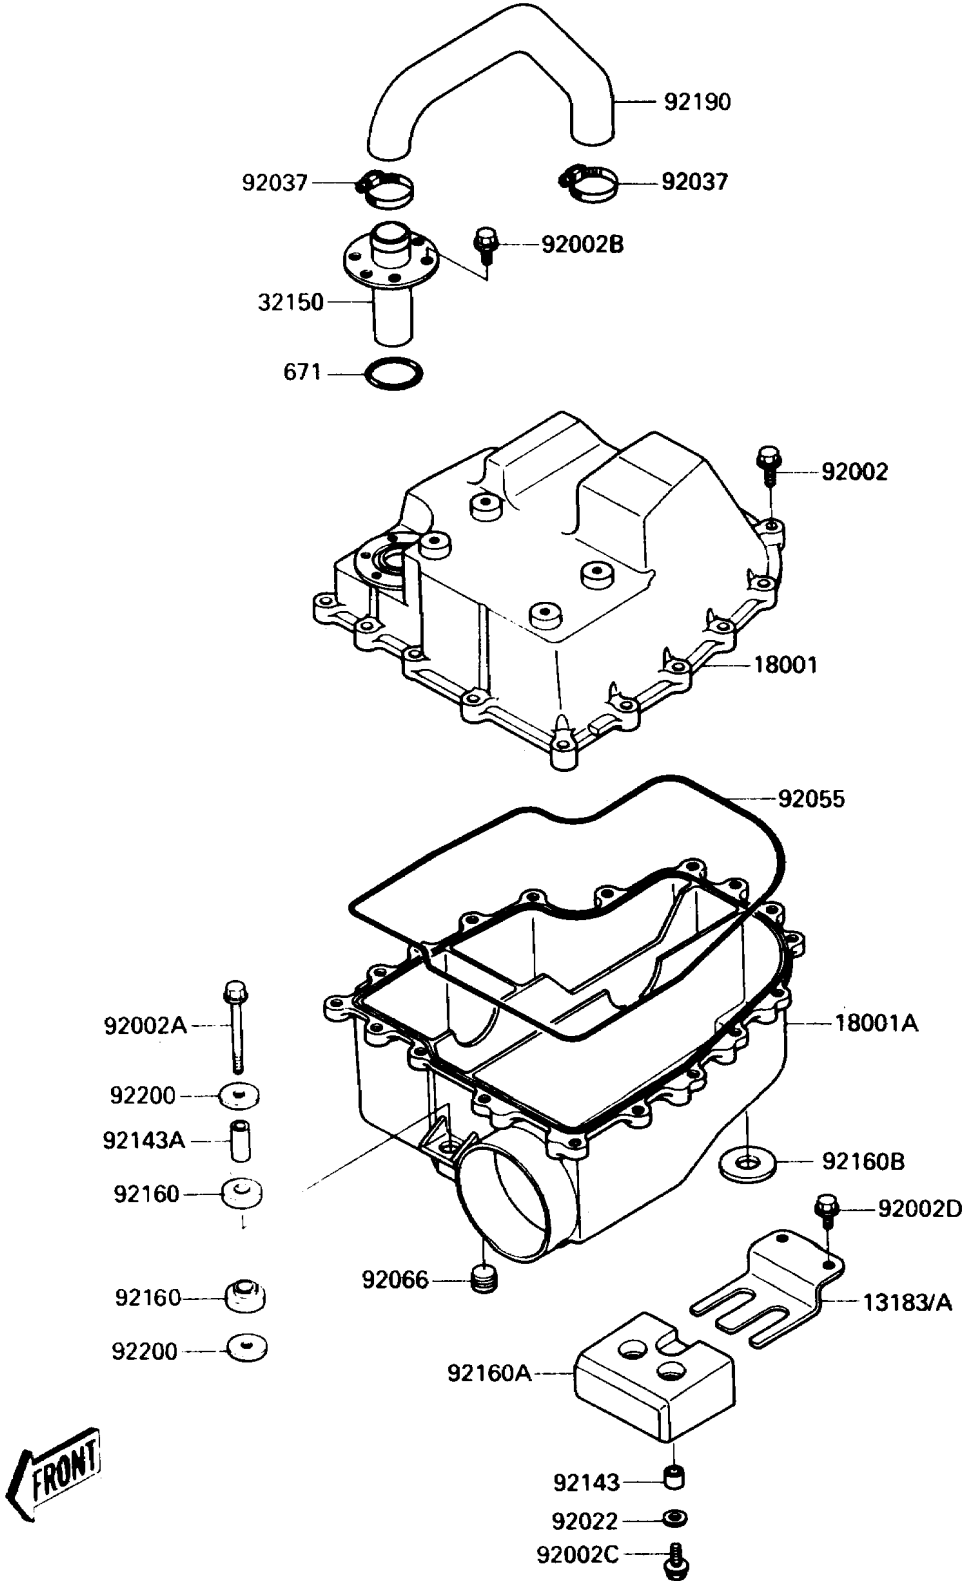

1990 TS PARTS DIAGRAM

Water Muffler

E1141

1990 TS PARTS LIST

Water Muffler

ITEM NAME	PART NUMBER	QUANTITY
PLATE (Ref # 13183A)	13183-3760	1
MUFFLER,WATER BOX,UPP (Ref # 18001)	18001-3727	1
MUFFLER,WATER BOX,LWR (Ref # 18001A)	18001-3728	1
PIPE,WATER MUFFLER (Ref # 32150)	32150-3738	1
BOLT,6X25 (Ref # 92002)	92002-3714	18
BOLT,6X45 (Ref # 92002A)	92002-3717	1
BOLT,6X16 (Ref # 92002B)	92002-3728	6
BOLT,6X20 (Ref # 92002C)	92002-3755	2
BOLT,6X12 (Ref # 92002D)	92002-3763	2
WASHER (Ref # 92022)	92022-567	2
CLAMP (Ref # 92037)	92037-509	2
RING-O,WATER MUFFLER (Ref # 92055)	92055-3718	1
PLUG (Ref # 92066)	92066-3719	2
COLLAR,7.5X10.5X9 (Ref # 92143)	92143-3714	2
COLLAR,7.5X10.5X24 (Ref # 92143A)	92143-3717	1
DAMPER,FR (Ref # 92160)	92160-3730	2
DAMPER,RR (Ref # 92160A)	92160-3731	1
DAMPER,LWR (Ref # 92160B)	92160-3732	3
TUBE (Ref # 92190)	92059-3875	1
WASHER,6.5X32X3 (Ref # 92200)	92022-3749	2
O RING,60MM (Ref # 671)	671B2560	1