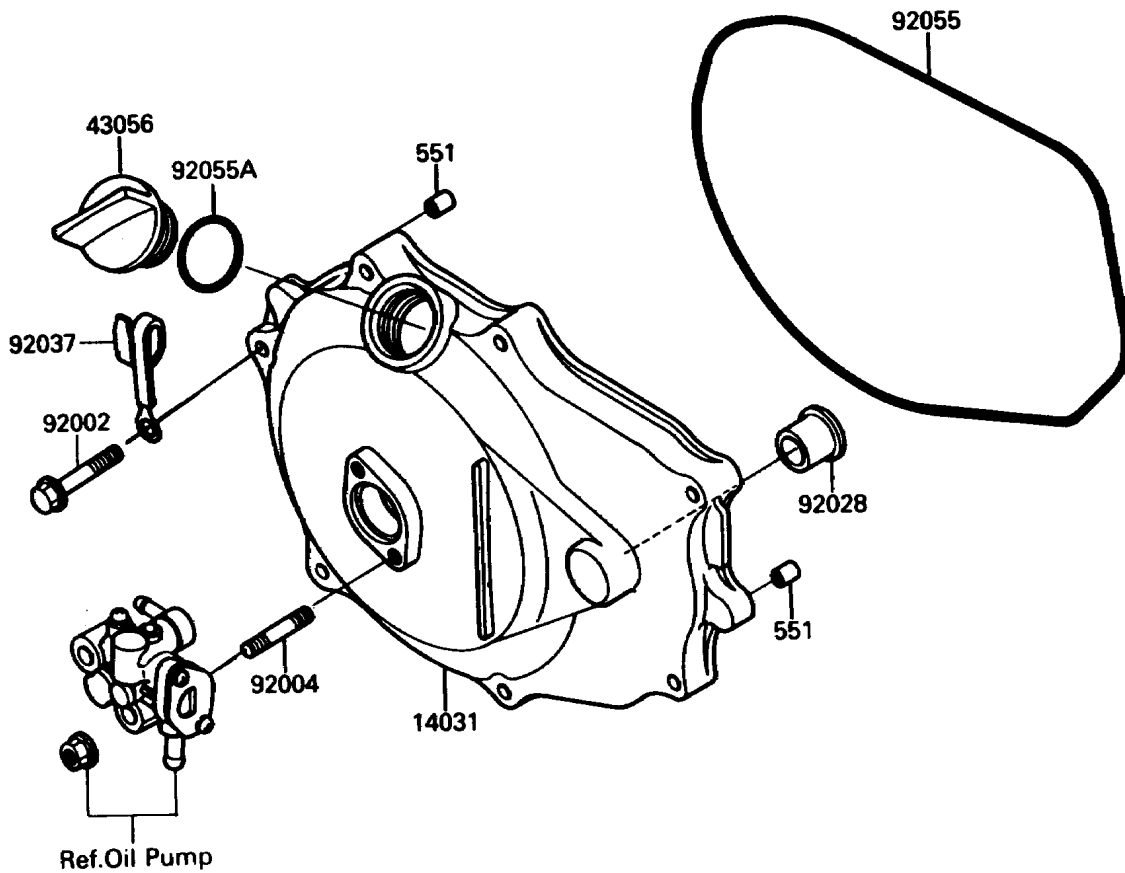

# 1989 TS PARTS DIAGRAM

Engine Cover(s)

E1431

# 1989 TS PARTS LIST

## Engine Cover(s)

ITEM NAME	PART NUMBER	QUANTITY
COVER-GENERATOR (Ref # 14031)	14031-3706	1
BREATHER-BRAKE (Ref # 43056)	43056-502	1
BOLT,6X30 (Ref # 92002)	92002-3726	7
STUD (Ref # 92004)	92004-3710	2
BUSHING (Ref # 92028)	92028-3718	1
CLAMP,L=100 (Ref # 92037)	92037-3736	1
RING-O,GENERATOR COVER (Ref # 92055)	92055-3712	1
RING-O (Ref # 92055A)	92055-515	1
PIN-DOWEL (Ref # 551)	551R0812	2