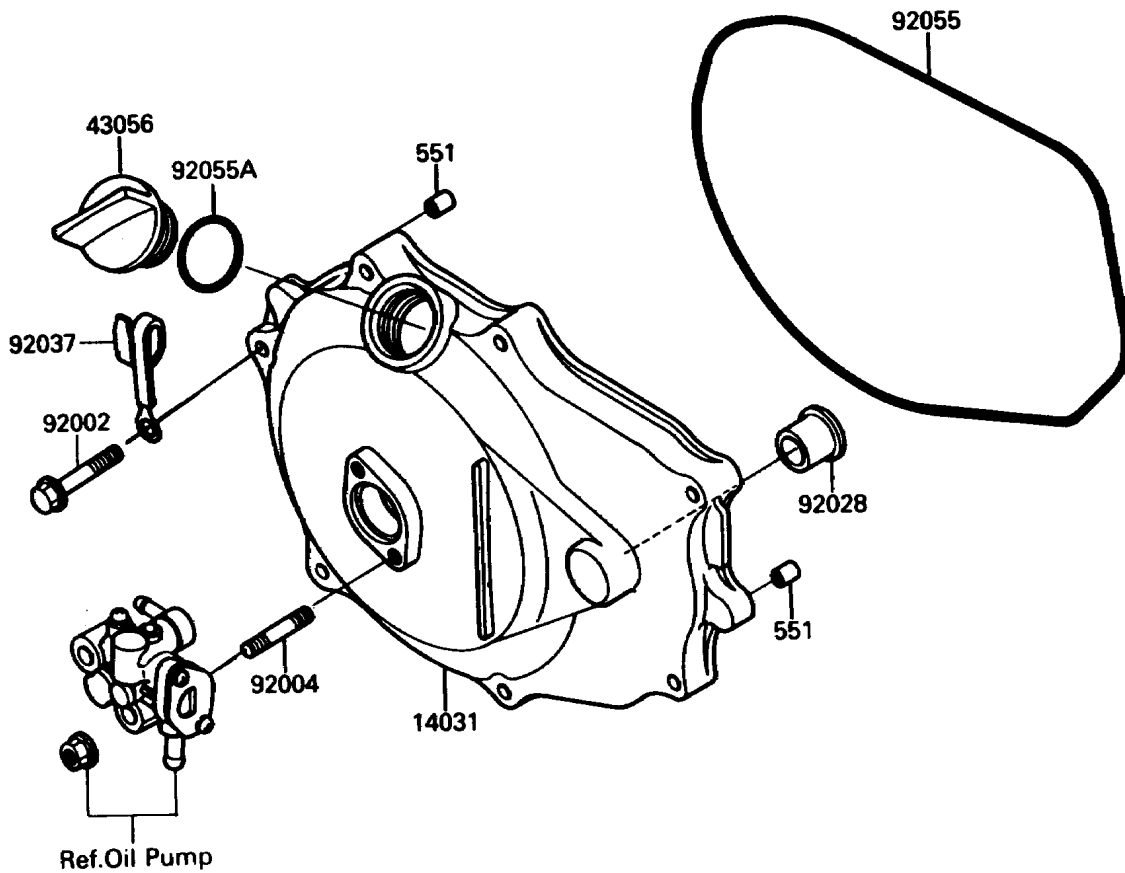

1990 TS PARTS DIAGRAM

Engine Cover(s)

E1431

1990 TS PARTS LIST

Engine Cover(s)

ITEM NAME	PART NUMBER	QUANTITY
COVER-GENERATOR (Ref # 14031)	14031-3706	1
BREATHER-BRAKE (Ref # 43056)	43056-502	1
BOLT,6X30 (Ref # 92002)	92002-3726	7
STUD (Ref # 92004)	92004-3710	2
BUSHING (Ref # 92028)	92028-3718	1
CLAMP,L=100 (Ref # 92037)	92037-3736	1
RING-O,GENERATOR COVER (Ref # 92055)	92055-3712	1
RING-O (Ref # 92055A)	92055-515	1
PIN-DOWEL (Ref # 551)	551R0812	2