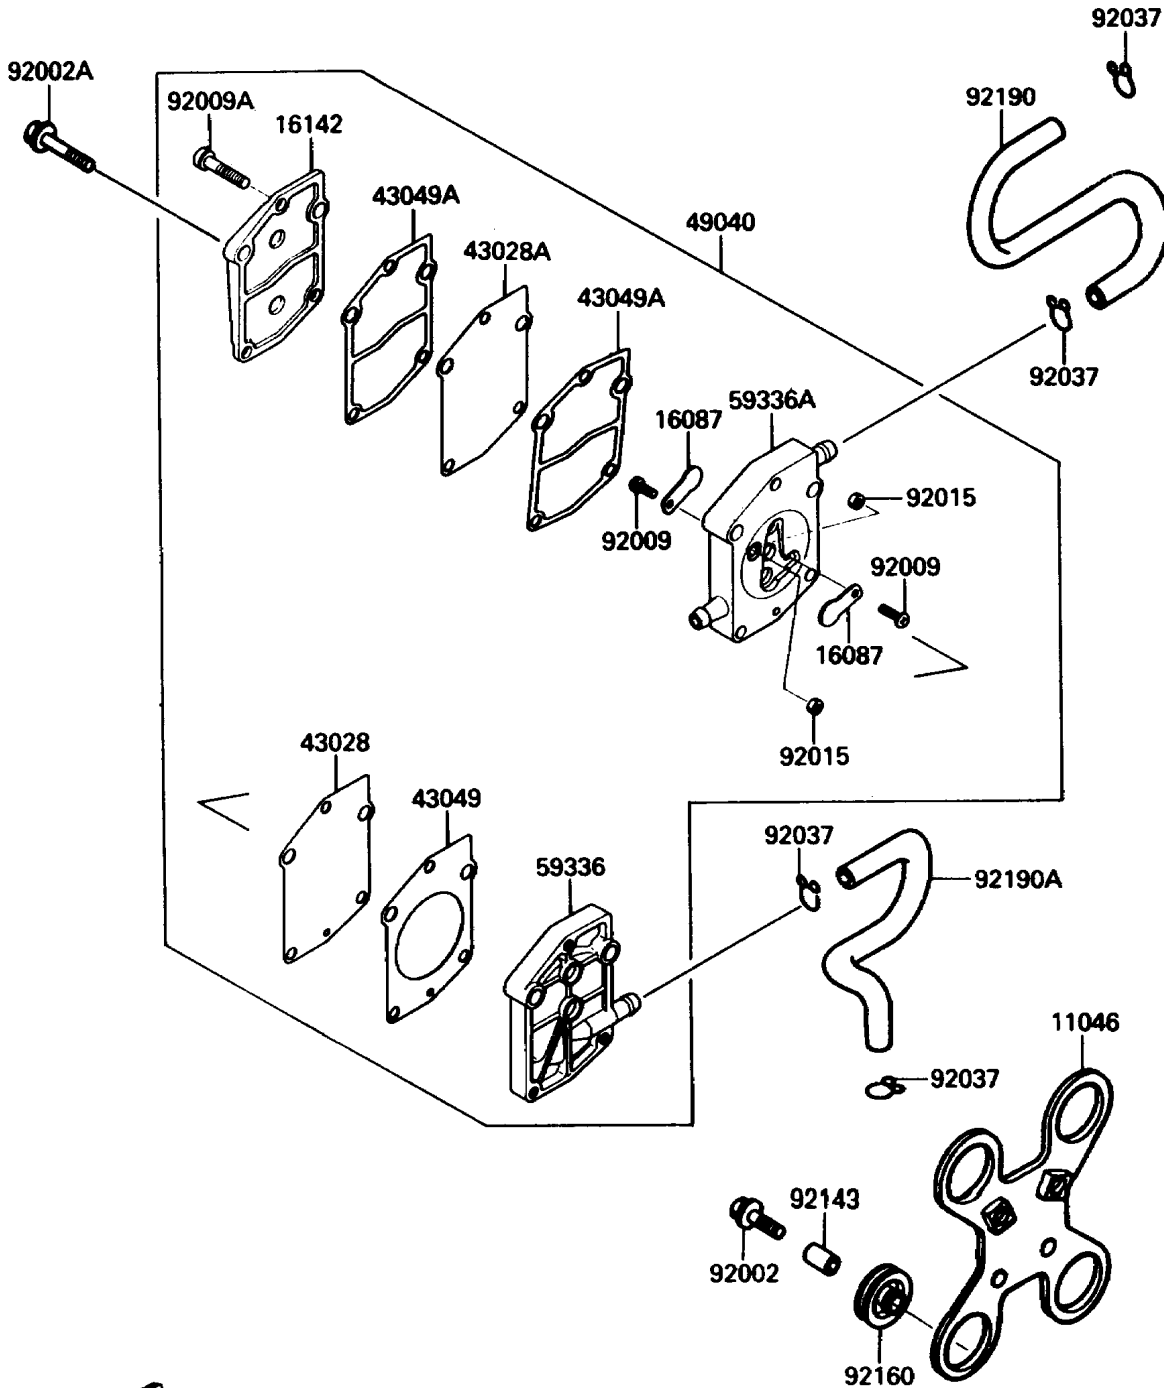

1989 TS PARTS DIAGRAM

Fuel Pump

E1520

1989 TS PARTS LIST

Fuel Pump

ITEM NAME	PART NUMBER	QUANTITY
BRACKET (Ref # 11046)	11046-3795	1
VALVE-CHECK,FUEL PUMP (Ref # 16087)	16087-3701	2
COVER-PUMP,FUEL (Ref # 16142)	16142-3702	1
DIAPHRAGM,PULSE (Ref # 43028)	43028-3702	1
DIAPHRAGM,FUEL (Ref # 43028A)	43028-3703	1
PACKING,PULSE CASE (Ref # 43049)	43049-3705	1
PACKING,FUEL COVER (Ref # 43049A)	43049-3706	2
PUMP-FUEL (Ref # 49040)	49040-3706	1
CASE-PUMP,PULSE (Ref # 59336)	59336-3704	1
CASE-PUMP,BODY (Ref # 59336A)	59336-3707	1
BOLT,6X25 (Ref # 92002)	92002-3714	4
BOLT,6X40 (Ref # 92002A)	92002-3716	2
SCREW,3X6 (Ref # 92009)	92009-3707	2
SCREW,5X28 (Ref # 92009A)	92009-3767	3
NUT,3MM (Ref # 92015)	92015-3731	2
CLAMP,11MM (Ref # 92037)	92037-3723	4
COLLAR,6X8.5X13 (Ref # 92143)	92143-3715	4
DAMPER (Ref # 92160)	92160-3733	4
TUBE (Ref # 92190)	92059-3857	1
TUBE (Ref # 92190A)	92059-3876	1