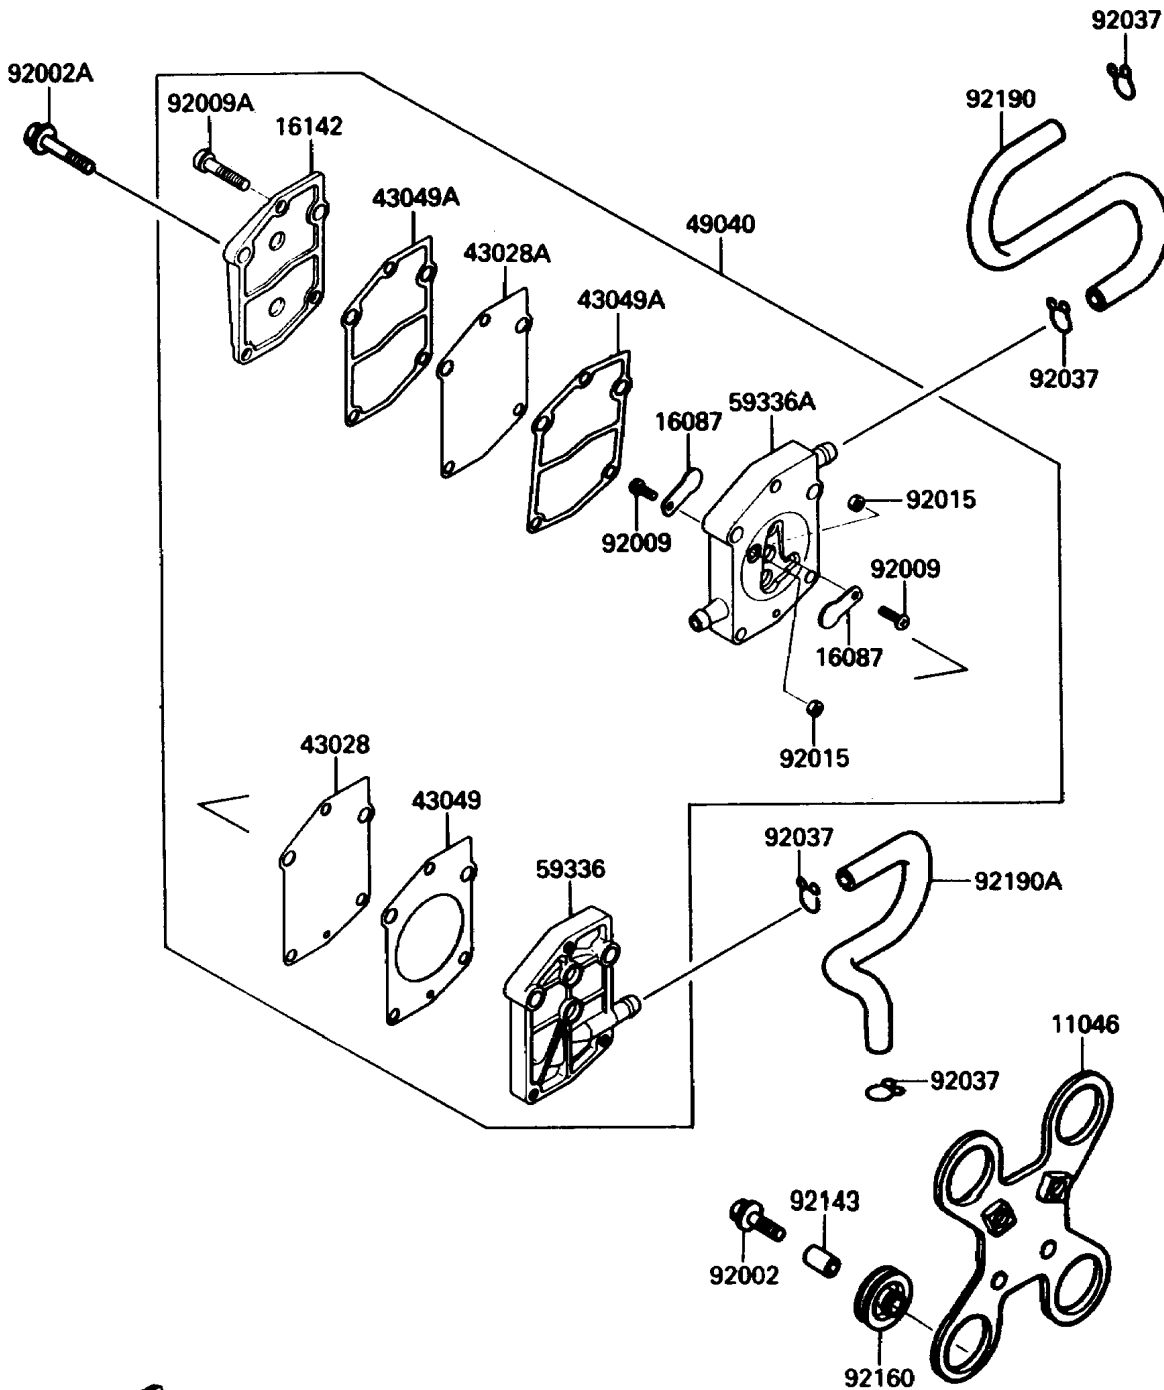

1990 TS PARTS DIAGRAM

Fuel Pump

E1520

1990 TS PARTS LIST

Fuel Pump

ITEM NAME	PART NUMBER	QUANTITY
BRACKET (Ref # 11046)	11046-3795	1
VALVE-CHECK,FUEL PUMP (Ref # 16087)	16087-3701	2
COVER-PUMP,FUEL (Ref # 16142)	16142-3702	1
DIAPHRAGM,PULSE (Ref # 43028)	43028-3702	1
DIAPHRAGM,FUEL (Ref # 43028A)	43028-3703	1
PACKING,PULSE CASE (Ref # 43049)	43049-3705	1
PACKING,FUEL COVER (Ref # 43049A)	43049-3706	2
PUMP-FUEL (Ref # 49040)	49040-3706	1
CASE-PUMP,PULSE (Ref # 59336)	59336-3704	1
CASE-PUMP,BODY (Ref # 59336A)	59336-3707	1
BOLT,6X25 (Ref # 92002)	92002-3714	4
BOLT,6X40 (Ref # 92002A)	92002-3716	2
SCREW,3X6 (Ref # 92009)	92009-3707	2
SCREW,5X28 (Ref # 92009A)	92009-3767	3
NUT,3MM (Ref # 92015)	92015-3731	2
CLAMP,11MM (Ref # 92037)	92037-3723	4
COLLAR,6X8.5X13 (Ref # 92143)	92143-3715	4
DAMPER (Ref # 92160)	92160-3733	4
TUBE (Ref # 92190)	92059-3857	1
TUBE (Ref # 92190A)	92059-3876	1