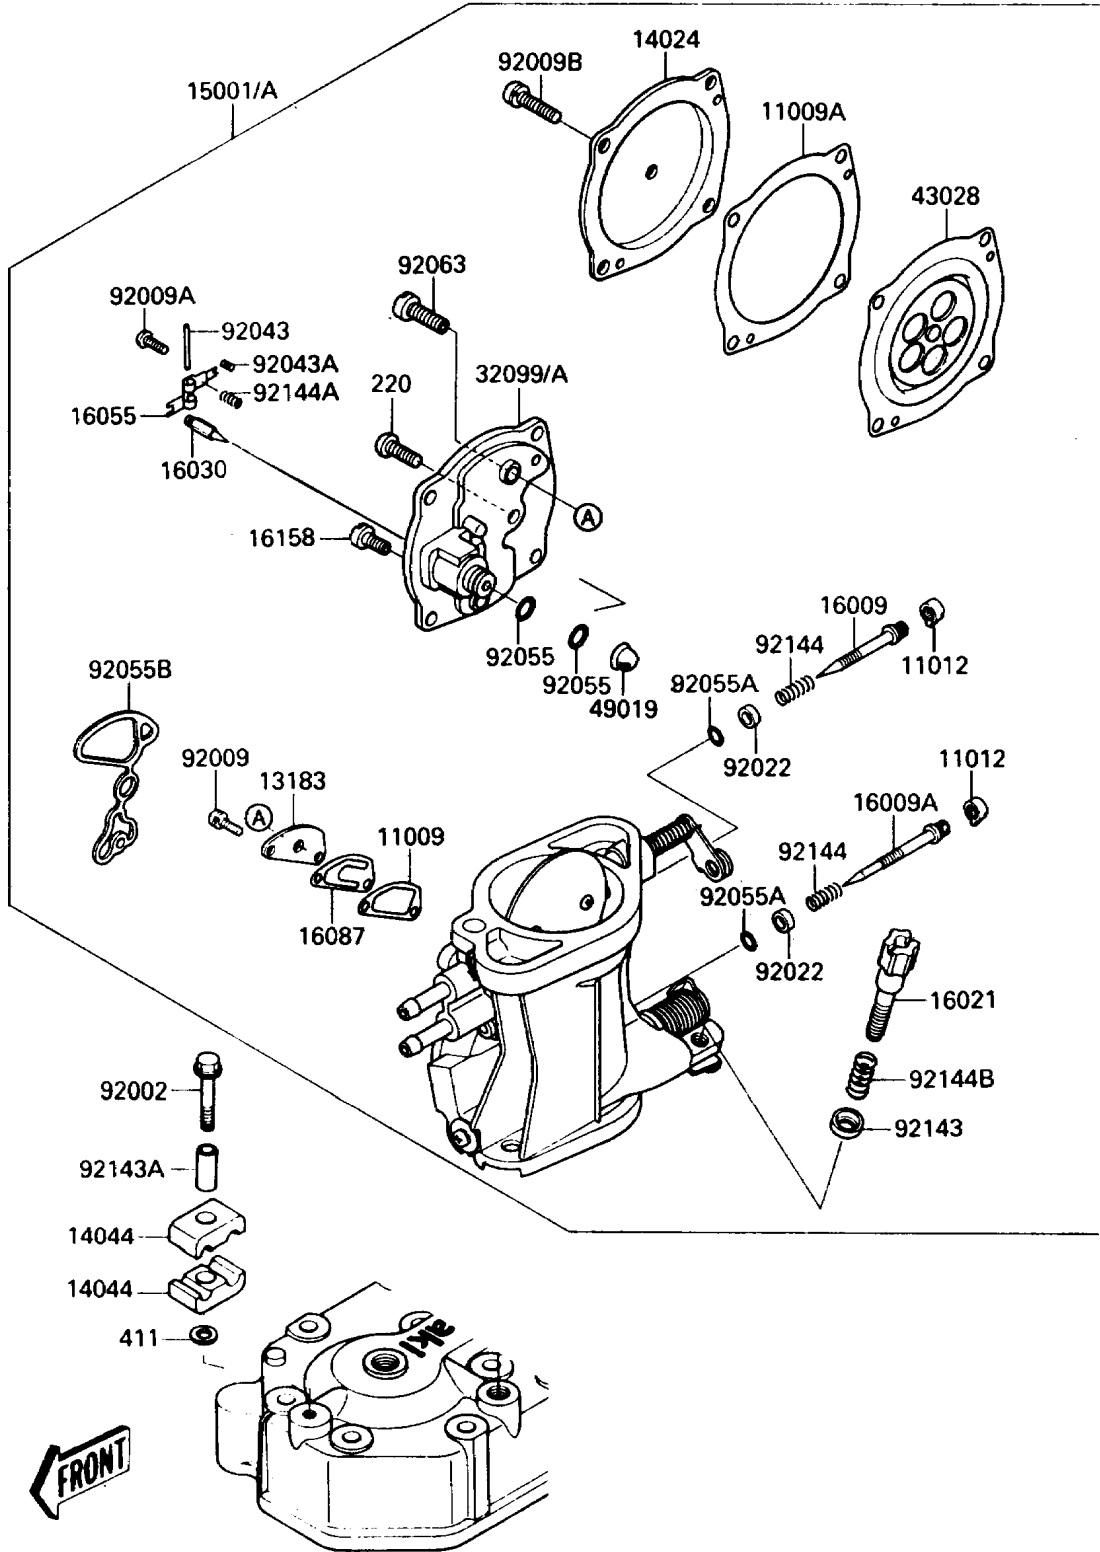

# 1989 TS PARTS DIAGRAM

Carburetor

E1611

## Carburetor

ITEM NAME	PART NUMBER	QUANTITY
GASKET,CHOKE VALVE (Ref # 11009)	11009-3729	1
GASKET,DIAPHRAGM (Ref # 11009A)	11009-3730	1
CAP,JET NEEDLE (Ref # 11012)	11012-3727	2
PLATE (Ref # 13183)	13183-3707	1
COVER,CARBURETOR (Ref # 14024)	14024-3765	1
HOLDER-CABLE (Ref # 14044)	14044-3707	2
CARBURETOR-ASSY (Ref # 15001)	15001-3740	1
NEEDLE-JET,HIGH SPEED (Ref # 16009)	16009-3705	1
NEEDLE-JET,LOW SPEED (Ref # 16009A)	16009-3706	1
SCREW-THROTTLE STOP (Ref # 16021)	16021-3702	1
VALVE-FLOAT (Ref # 16030)	16030-3701	1
ARM-FLOAT (Ref # 16055)	16055-3701	1
VALVE-CHECK (Ref # 16087)	16087-3702	1
JET-SLOW,#52 (Ref # 16158)	16158-3703	1
CASE,CARBURETOR (Ref # 32099)	32099-3737	1
DIAPHRAGM,CARBURETOR (Ref # 43028)	43028-3704	1
FILTER-FUEL,STRAINER (Ref # 49019)	49019-3707	1
BOLT,6X35 (Ref # 92002)	92002-3715	1
SCREW,3X6 (Ref # 92009)	92009-3710	2
SCREW,3X6 (Ref # 92009A)	92009-3712	1
SCREW,4X16 (Ref # 92009B)	92009-3739	4
WASHER,ADJUST SCREW (Ref # 92022)	92022-3745	2
PIN,FLOAT (Ref # 92043)	92043-1209	1
PIN,THROTTLE STOP SCREW (Ref # 92043A)	92043-3712	1
RING-O (Ref # 92055)	92055-1246	1
RING-O,ADJUST SCREW (Ref # 92055A)	92055-3713	2
RING-O (Ref # 92055B)	92055-3720	1
JET-MAIN,2ND,#125 (Ref # 92063)	92063-1069	1
COLLAR,THROTTLE STOP SCREW (Ref # 92143)	92143-3709	1

# 1989 TS PARTS LIST

## Carburetor

ITEM NAME	PART NUMBER	QUANTITY
COLLAR,7.5X10.5X24 (Ref # 92143A)	92143-3717	1
SPRING,ADJUST SCREW (Ref # 92144)	92144-3704	2
SPRING,FLOAT VALVE (Ref # 92144A)	92144-3705	1
SPRING,THROTTLE STOP SCREW (Ref # 92144B)	92144-3706	1
SCREW-PAN-CROS (Ref # 220)	220D0408	1
WASHER-PLAIN,6MM (Ref # 411)	411S0600	1