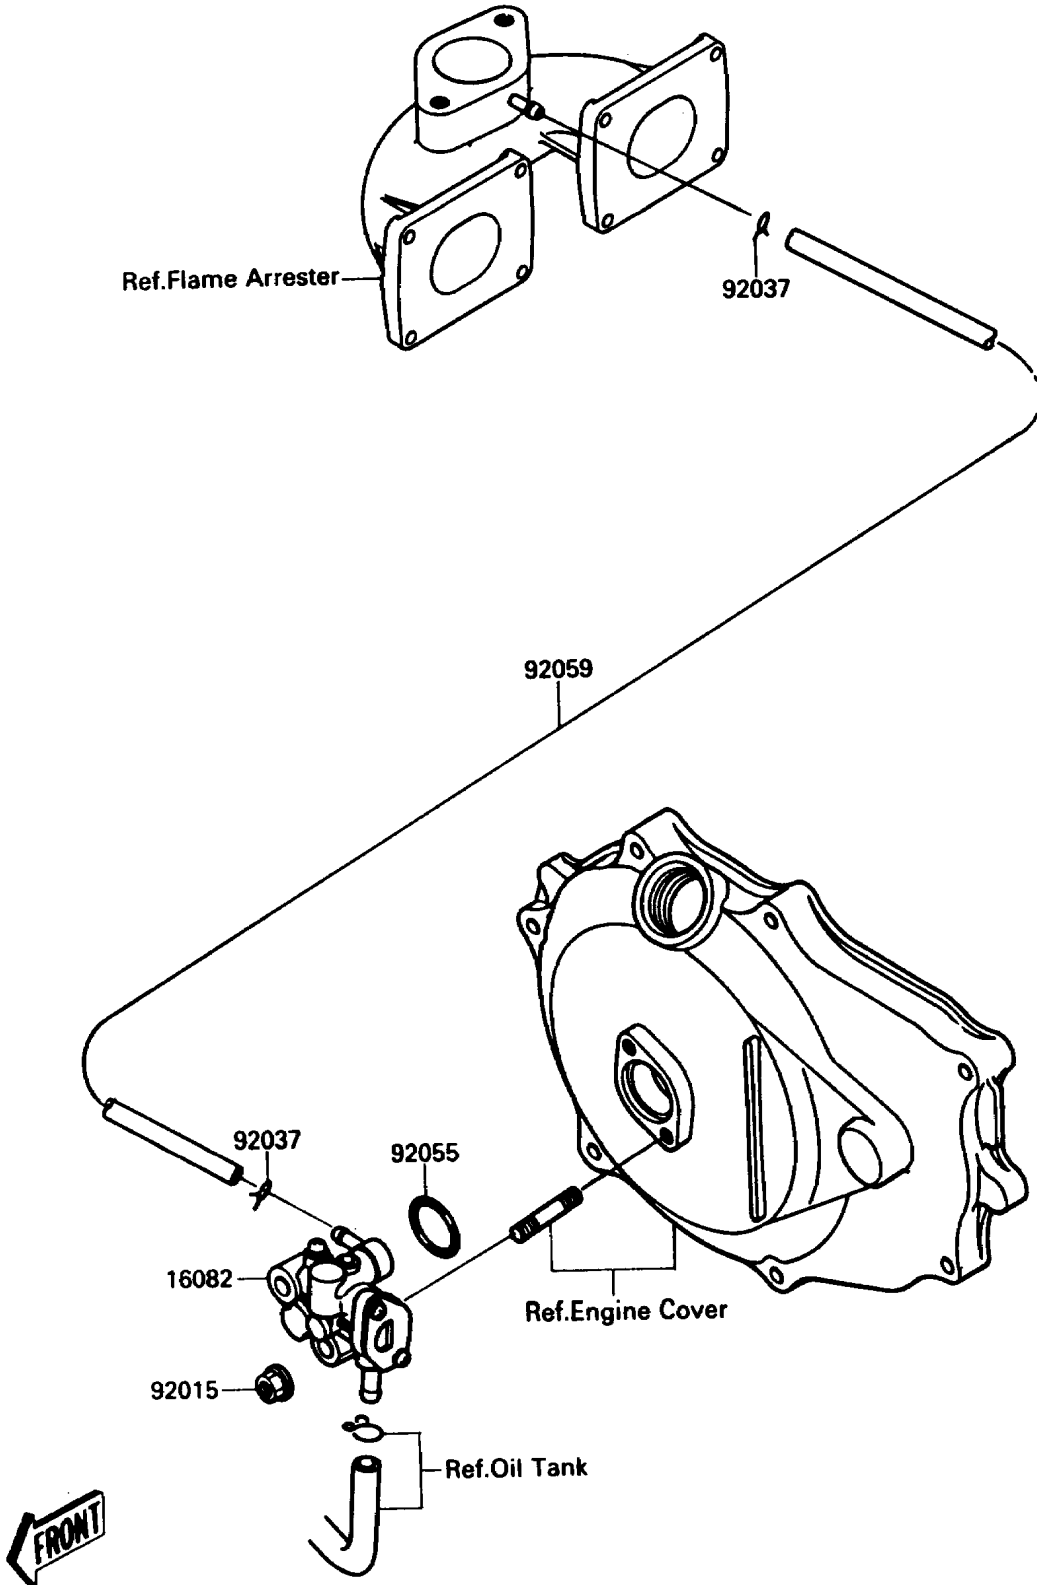

1989 TS PARTS DIAGRAM

Oil Pump

E1710

1989 TS PARTS LIST

Oil Pump

ITEM NAME	PART NUMBER	QUANTITY
PUMP-ASSY-OIL (Ref # 16082)	16082-3710	1
NUT,6MM (Ref # 92015)	92015-3767	2
CLAMP (Ref # 92037)	92037-3722	2
RING-O,19.5X1.5 (Ref # 92055)	92055-055	1
TUBE,3X6X380 (Ref # 92059)	92059-3755	1