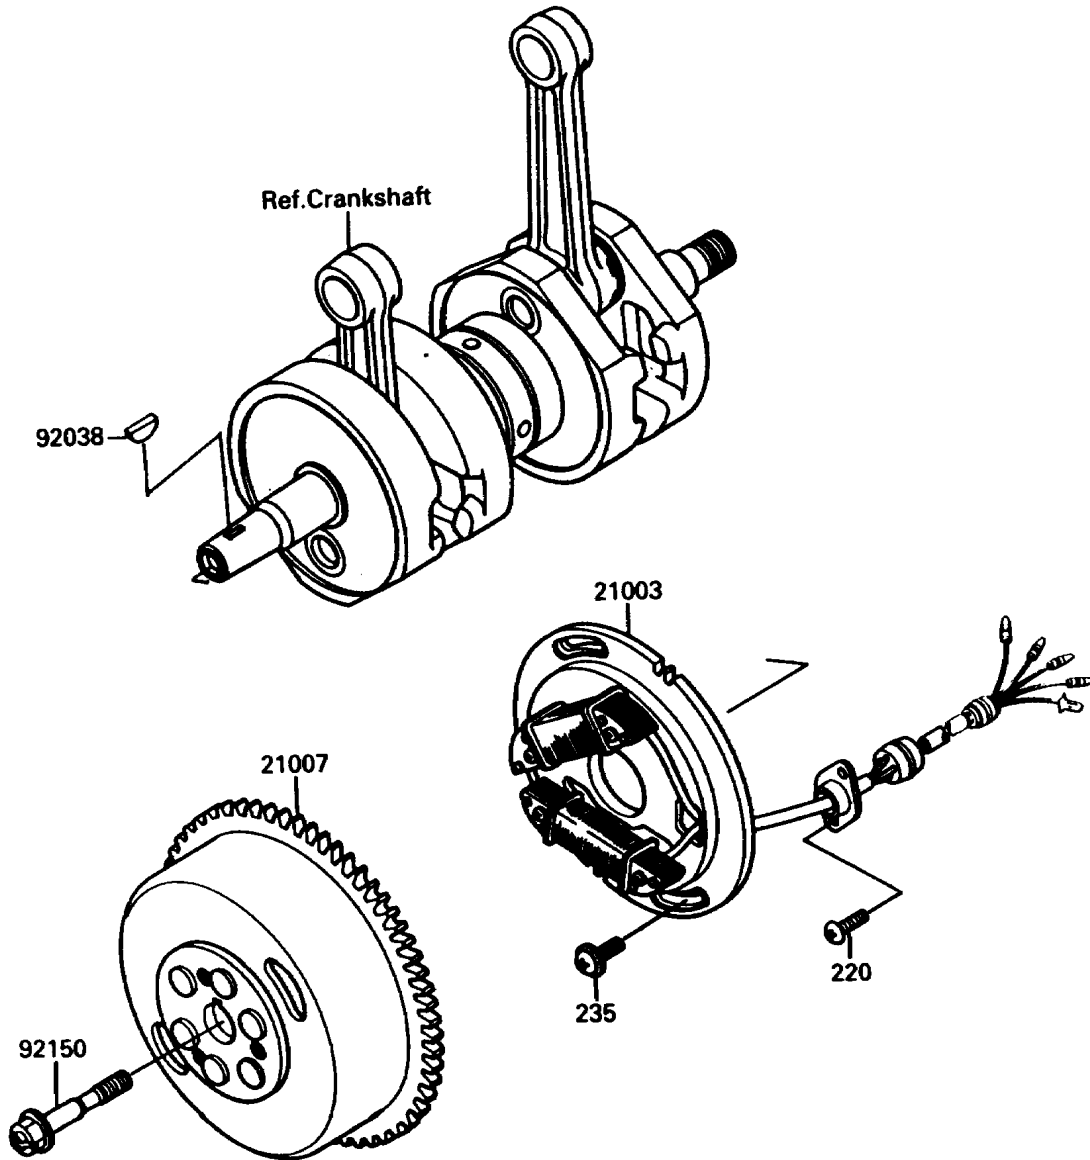

1989 TS PARTS DIAGRAM

Generator

E1810

1989 TS PARTS LIST

Generator

ITEM NAME	PART NUMBER	QUANTITY
STATOR (Ref # 21003)	21003-3712	1
ROTOR (Ref # 21007)	21007-3706	1
KEY,WOODRUFF (Ref # 92038)	92038-001	1
BOLT,10X38 (Ref # 92150)	92150-3736	1
SCREW-PAN-CROS (Ref # 220)	220B0512	2
SCREW-PAN-WP-CROS (Ref # 235)	235B0616	2