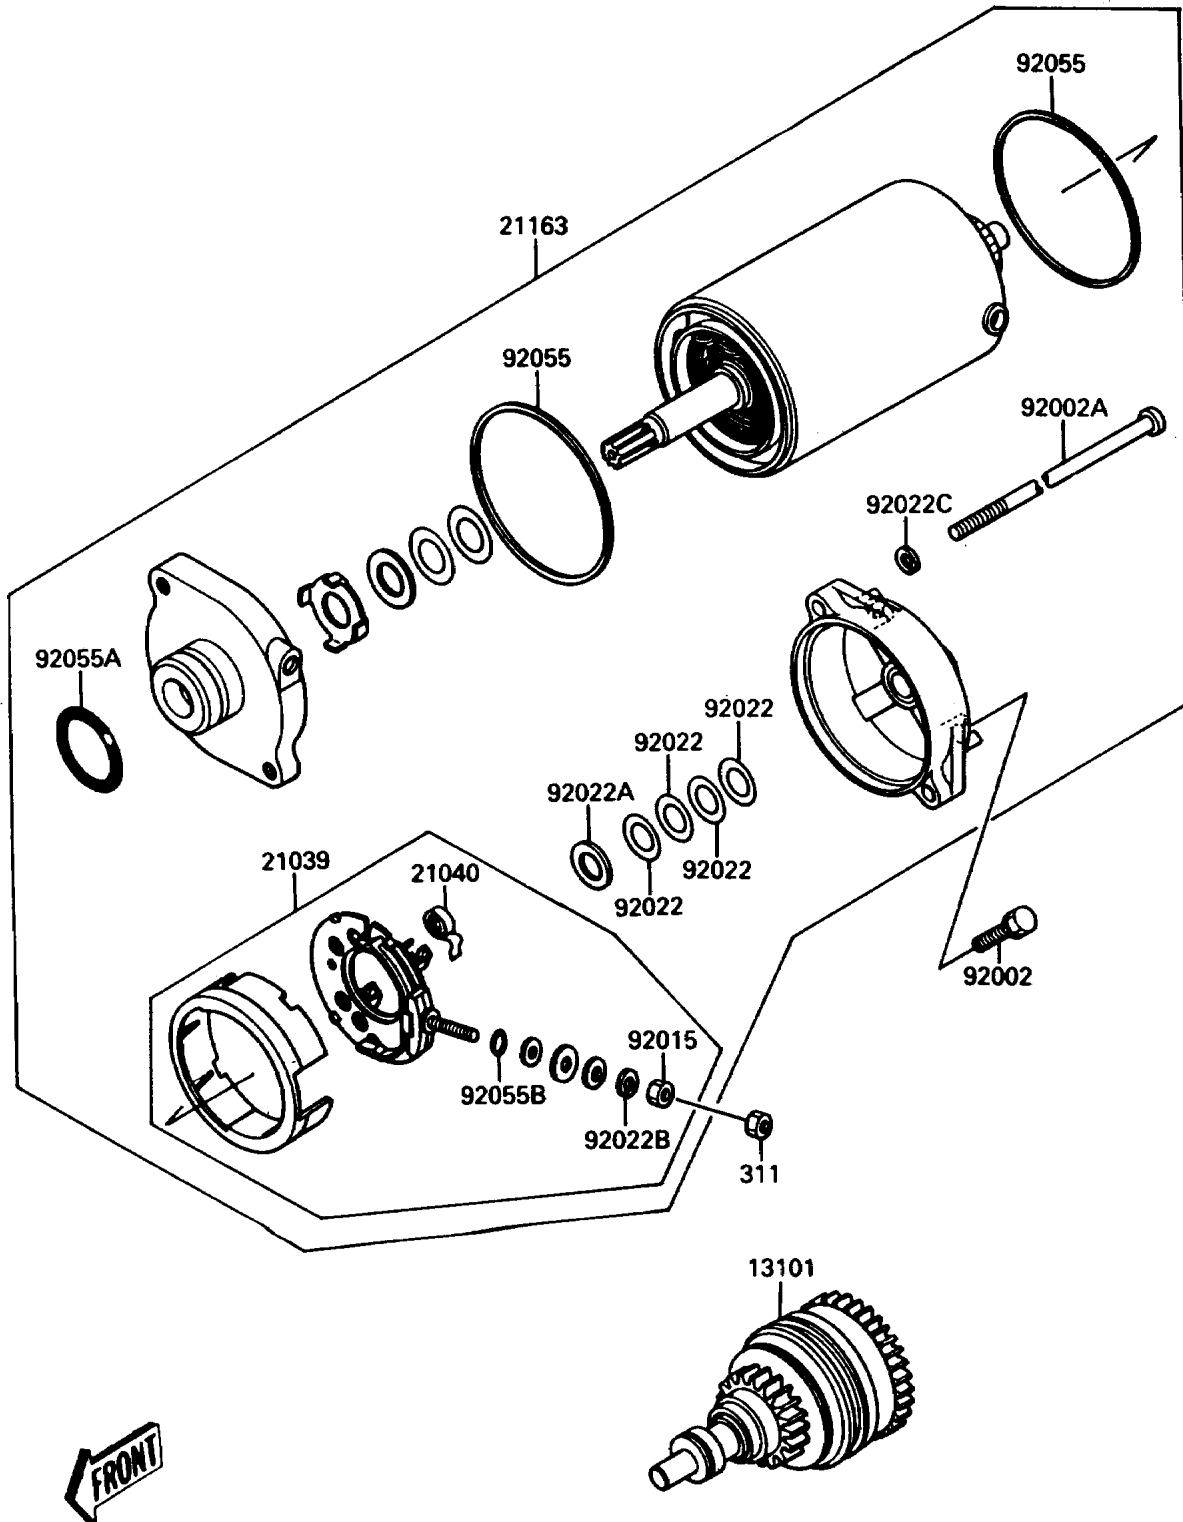

1989 TS PARTS DIAGRAM

Starter Motor

E1840

1989 TS PARTS LIST

Starter Motor

ITEM NAME	PART NUMBER	QUANTITY
GEAR-ASSY (Ref # 13101)	13101-3701	1
BRUSH,CARBON (Ref # 21039)	21039-3702	1
SPRING-BRUSH (Ref # 21040)	21040-1003	4
STARTER-ELECTRIC (Ref # 21163)	21163-3702	1
BOLT,6X25 (Ref # 92002)	92002-3714	2
BOLT (Ref # 92002A)	92002-3744	2
NUT,6MM (Ref # 92015)	92015-3710	2
WASHER,9.1X18X0.2 (Ref # 92022)	21025-011	4
WASHER,9.1X18X0.8 (Ref # 92022A)	92022-1132	2
WASHER,6MM (Ref # 92022B)	92022-3711	1
WASHER,SPRING,5MM (Ref # 92022C)	92022-3712	2
RING-O,64MM (Ref # 92055)	92055-1086	2
RING-O (Ref # 92055A)	92055-1276	1
RING-O,4.5X2.0 (Ref # 92055B)	92055-1370	1
NUT-HEX,6MM (Ref # 311)	311R0600	1