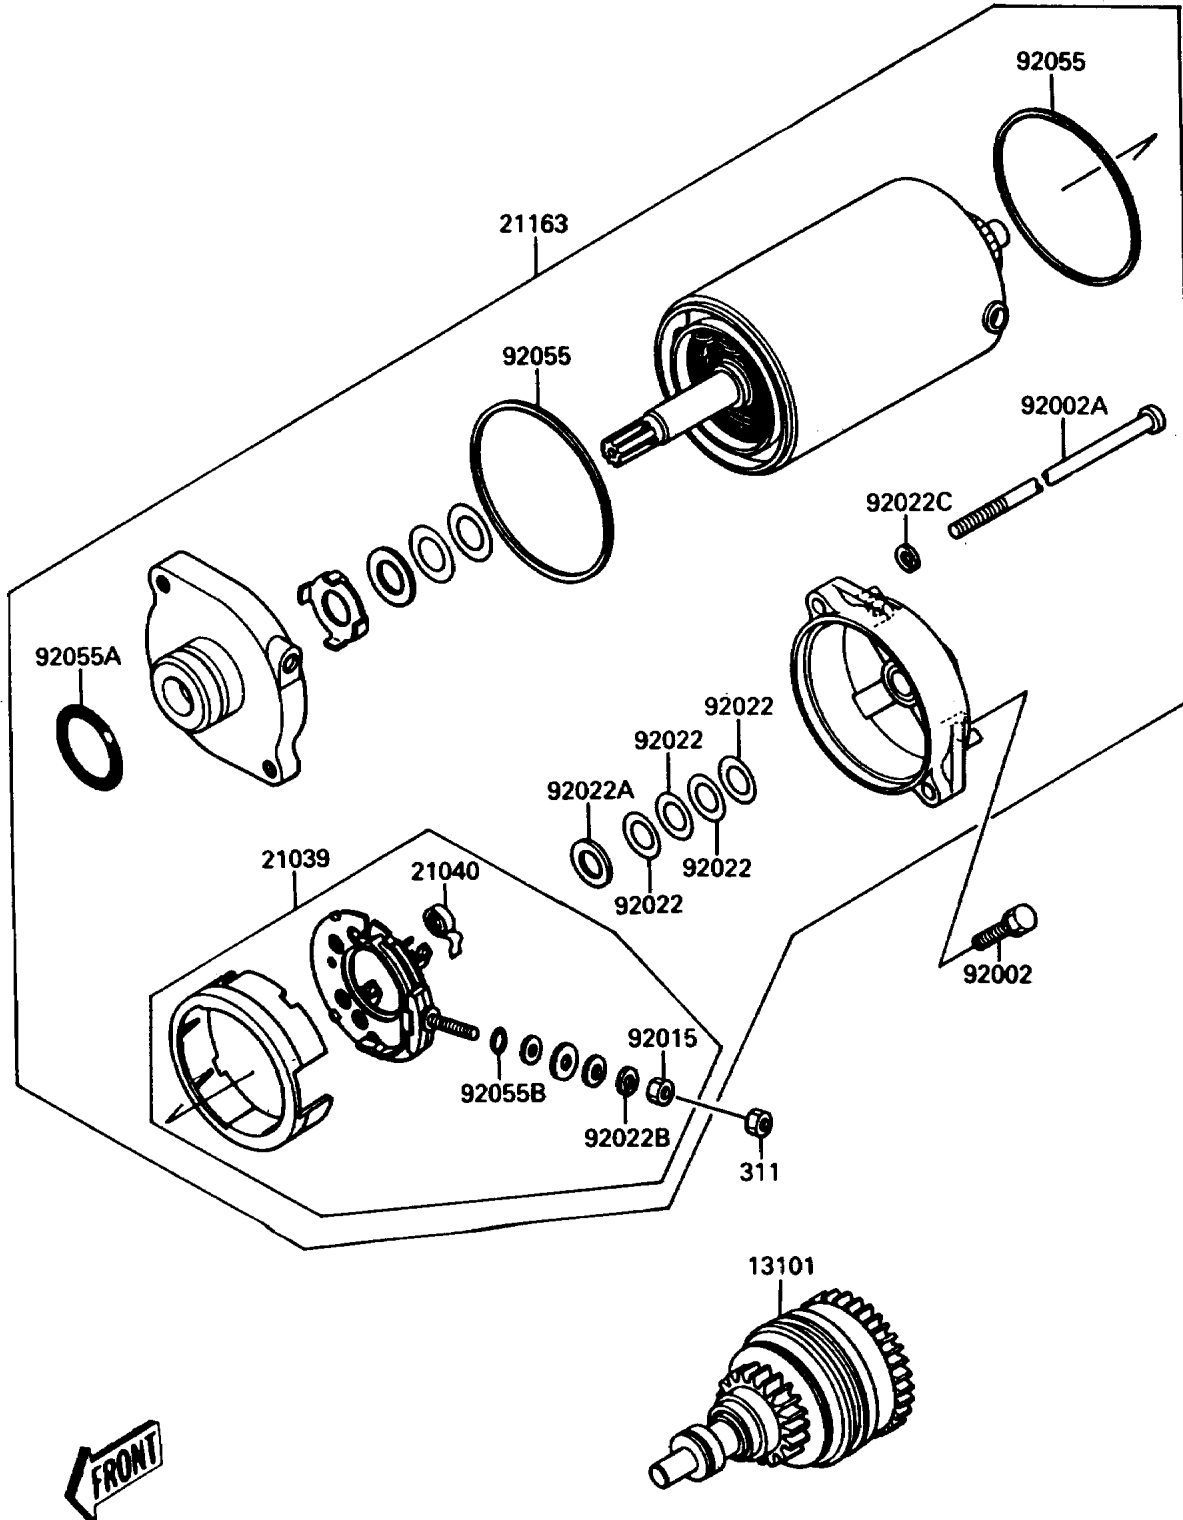

1989 TS PARTS DIAGRAM

Starter Motor

E1840

1989 TS PARTS LIST

Starter Motor

ITEM NAME	PART NUMBER	QUANTITY
GEAR-ASSY (Ref # 13101)	13101-3701	1
BRUSH,CARBON (Ref # 21039)	21039-3702	1
SPRING-BRUSH (Ref # 21040)	21040-1003	4
STARTER-ELECTRIC (Ref # 21163)	21163-3702	1
BOLT,6X25 (Ref # 92002)	92002-3714	2
BOLT (Ref # 92002A)	92002-3744	2
NUT,6MM (Ref # 92015)	92015-3710	2
WASHER,9.1X18X0.2 (Ref # 92022)	21025-011	4
WASHER,9.1X18X0.8 (Ref # 92022A)	92022-1132	2
WASHER,6MM (Ref # 92022B)	92022-3711	1
WASHER,SPRING,5MM (Ref # 92022C)	92022-3712	2
RING-O,64MM (Ref # 92055)	92055-1086	2
RING-O (Ref # 92055A)	92055-1276	1
RING-O,4.5X2.0 (Ref # 92055B)	92055-1370	1
NUT-HEX,6MM (Ref # 311)	311R0600	1