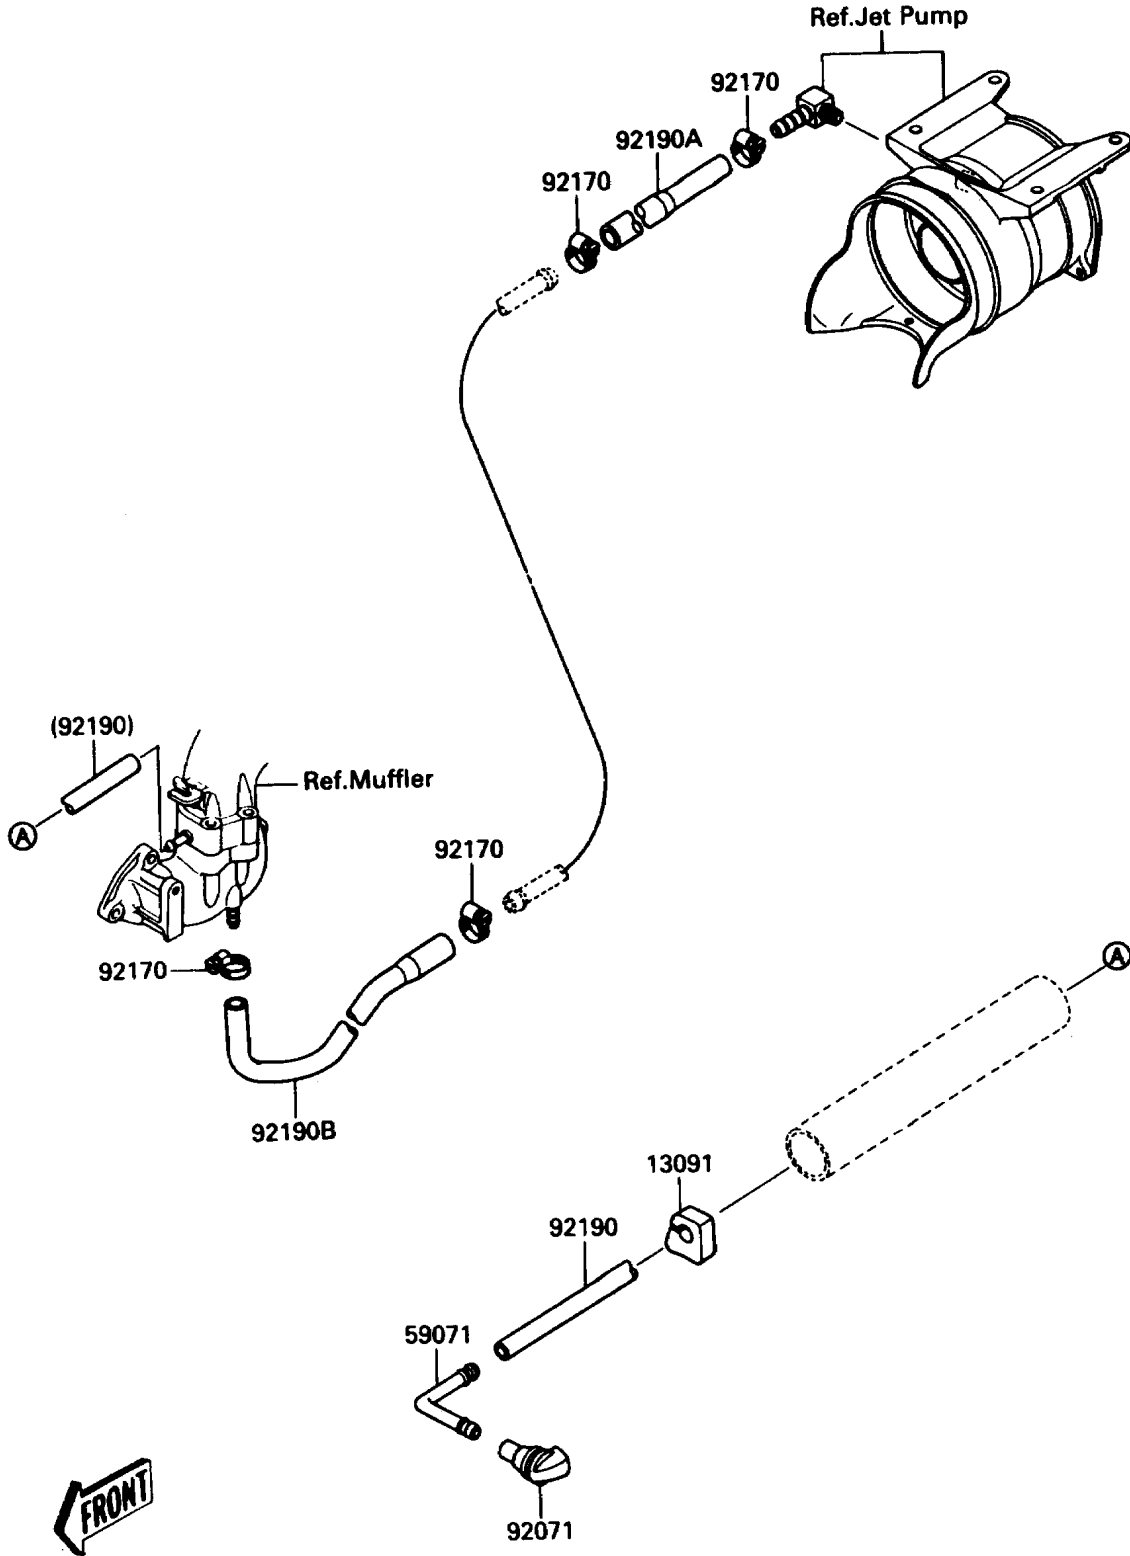

1989 TS PARTS DIAGRAM

Cooling

E3035

1989 TS PARTS LIST

Cooling

ITEM NAME	PART NUMBER	QUANTITY
HOLDER (Ref # 13091)	13091-3712	1
JOINT (Ref # 59071)	59071-3706	1
GROMMET (Ref # 92071)	92071-3736	1
CLAMP (Ref # 92170)	92170-3718	4
TUBE,5.8X10.8X1500 (Ref # 92190)	92059-3877	1
TUBE,HULL-PUMP (Ref # 92190A)	92059-3890	1
TUBE,HULL-ENGINE (Ref # 92190B)	92059-3891	1