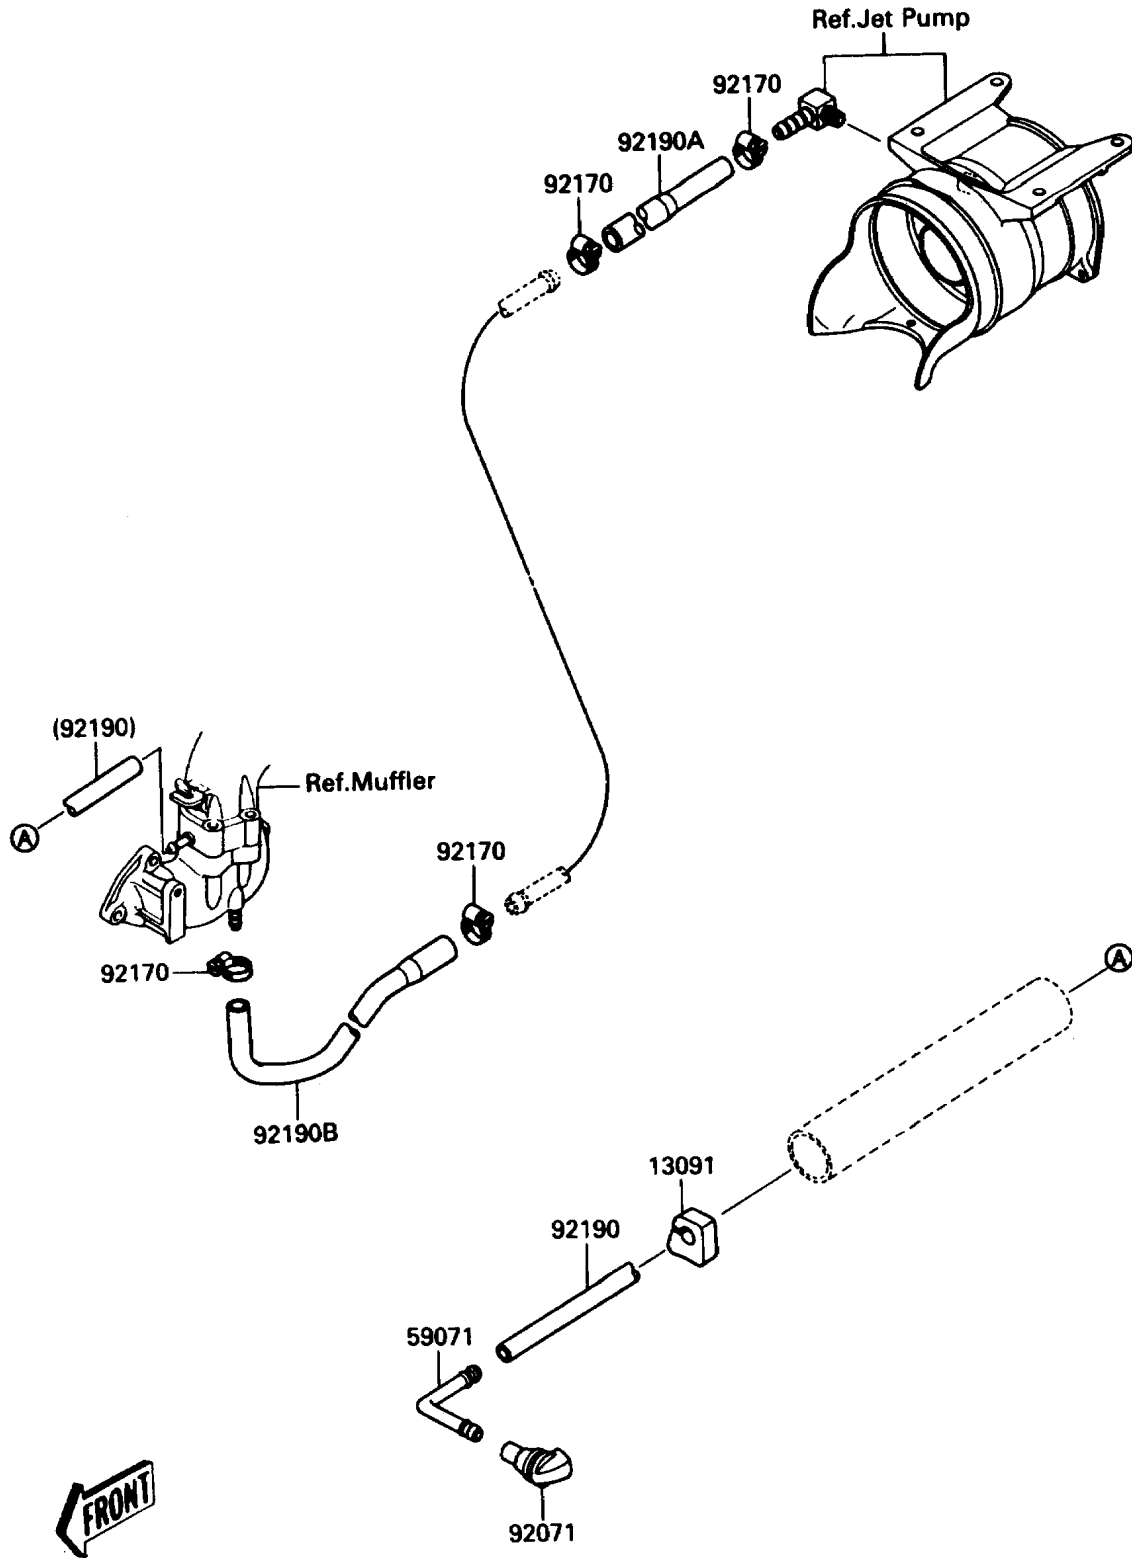

# 1989 TS PARTS DIAGRAM

Cooling

E3035

# 1989 TS PARTS LIST

## Cooling

ITEM NAME	PART NUMBER	QUANTITY
HOLDER (Ref # 13091)	13091-3712	1
JOINT (Ref # 59071)	59071-3706	1
GROMMET (Ref # 92071)	92071-3736	1
CLAMP (Ref # 92170)	92170-3718	4
TUBE,5.8X10.8X1500 (Ref # 92190)	92059-3877	1
TUBE,HULL-PUMP (Ref # 92190A)	92059-3890	1
TUBE,HULL-ENGINE (Ref # 92190B)	92059-3891	1