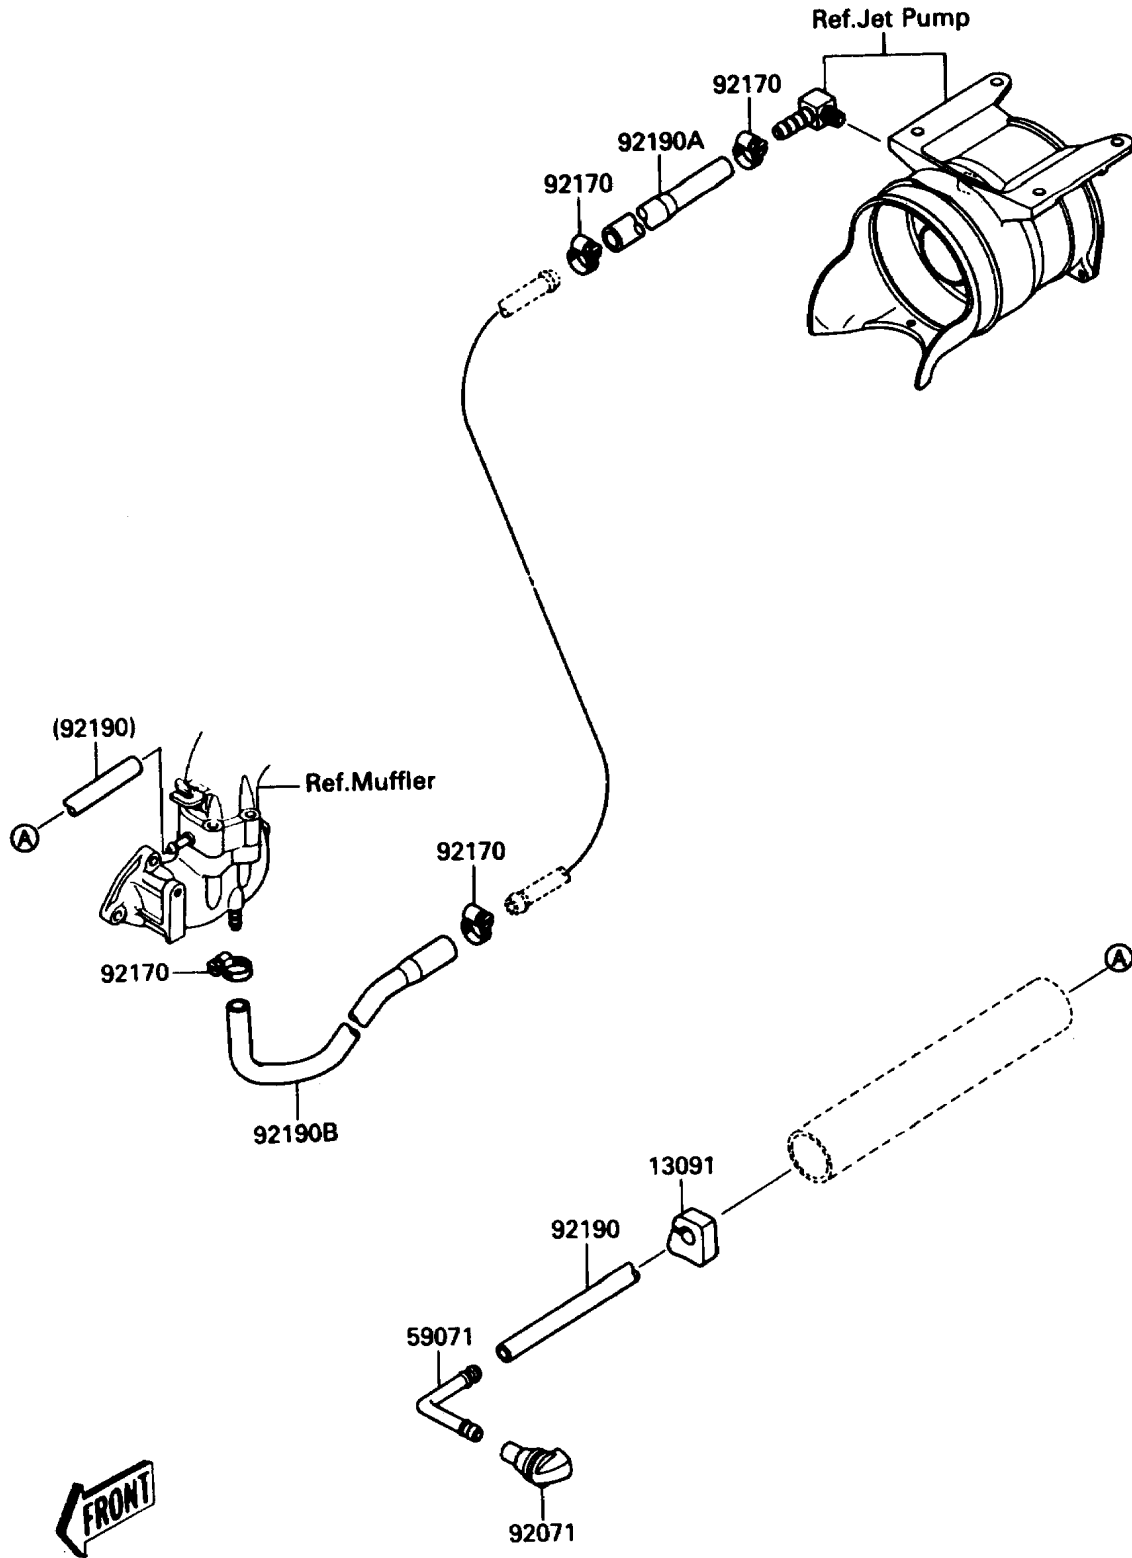

1990 TS PARTS DIAGRAM

Cooling

E3035

1990 TS PARTS LIST

Cooling

ITEM NAME	PART NUMBER	QUANTITY
HOLDER (Ref # 13091)	13091-3712	1
JOINT (Ref # 59071)	59071-3706	1
GROMMET (Ref # 92071)	92071-3736	1
CLAMP (Ref # 92170)	92170-3718	4
TUBE,5.8X10.8X1500 (Ref # 92190)	92059-3877	1
TUBE,HULL-PUMP (Ref # 92190A)	92059-3890	1
TUBE,HULL-ENGINE (Ref # 92190B)	92059-3891	1