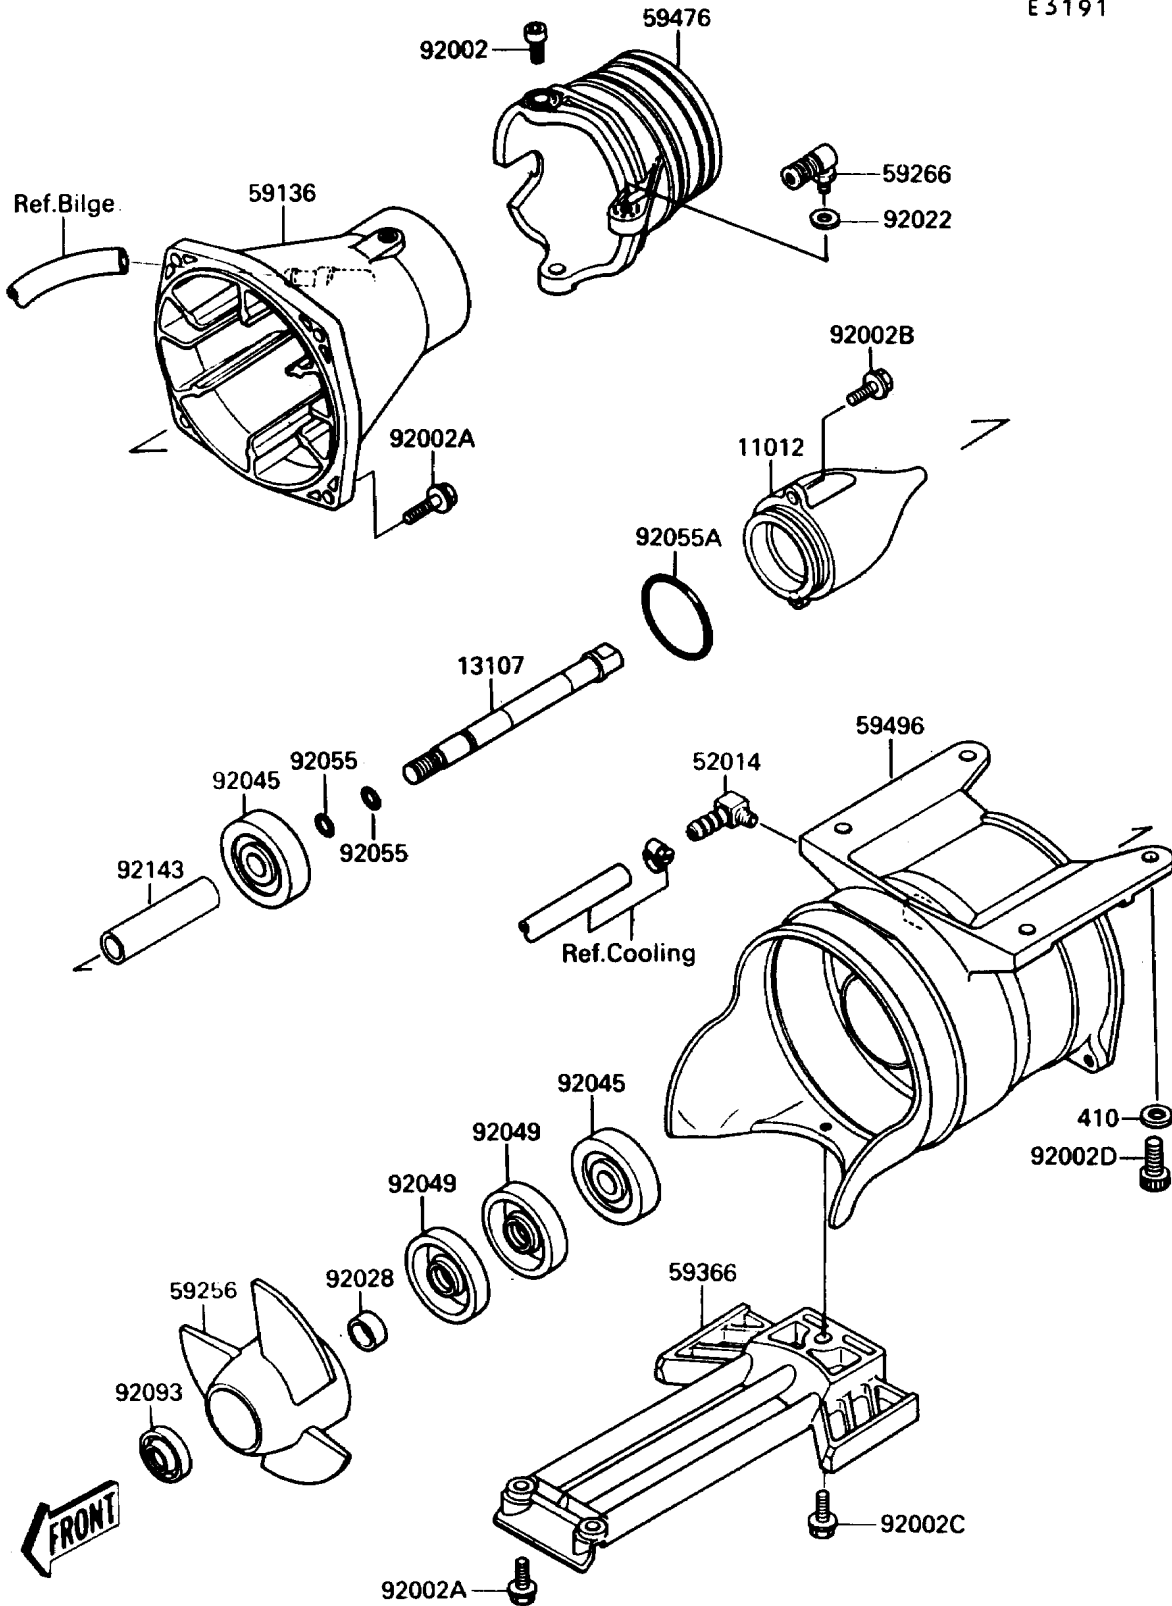

# 1989 TS PARTS DIAGRAM

Jet Pump

E3191

# 1989 TS PARTS LIST

## Jet Pump

ITEM NAME	PART NUMBER	QUANTITY
CAP,JET PUMP (Ref # 11012)	11012-3712	1
SHAFT,JET PUMP (Ref # 13107)	13107-3708	1
ELBOW (Ref # 52014)	52014-3002	1
NOZZLE-PUMP (Ref # 59136)	59136-3710	1
IMPELLER (Ref # 59256)	59256-3705	1
JOINT-BALL (Ref # 59266)	59266-3701	1
GRATE (Ref # 59366)	59366-3705	1
NOZZLE-STRG (Ref # 59476)	59476-3711	1
VANE-GUIDE (Ref # 59496)	59496-3701	1
BOLT,SOCKET,6X11 (Ref # 92002)	92001-3701	2
BOLT,6X25 (Ref # 92002A)	92002-3714	6
BOLT,6X16 (Ref # 92002B)	92002-3728	2
BOLT,6X20 (Ref # 92002C)	92002-3755	1
BOLT,SOCKET,8X20 (Ref # 92002D)	92002-3771	4
WASHER (Ref # 92022)	92022-567	1
BUSHING,17X25X15 (Ref # 92028)	92028-3717	1
BEARING-BALL,#63032RD (Ref # 92045)	92045-3706	2
SEAL-OIL,S625476 (Ref # 92049)	92049-3708	2
RING-O,13X1.9 (Ref # 92055)	92055-1021	2
RING-O (Ref # 92055A)	92055-3706	1
SEAL (Ref # 92093)	92093-3702	1
COLLAR,17.4X25.4X53 (Ref # 92143)	92143-3708	1
WASHER-PLAIN-SMALL,8MM (Ref # 410)	410S0800	4