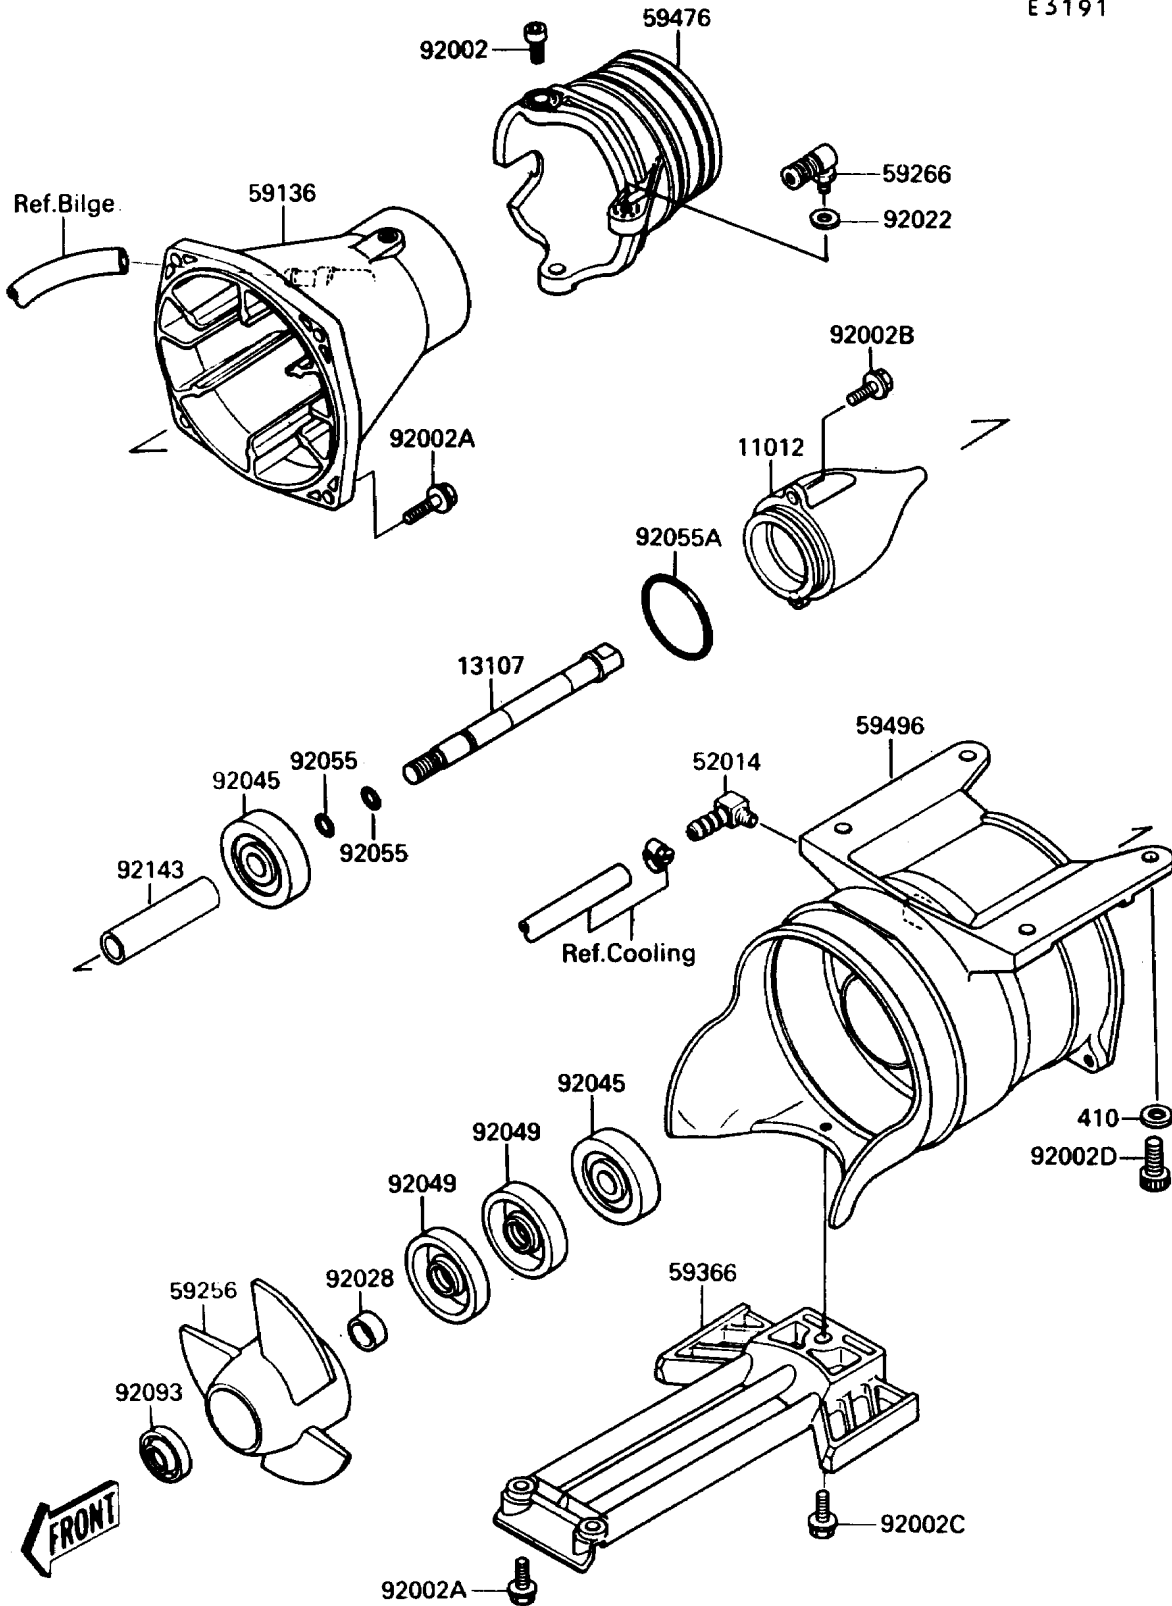

1990 TS PARTS DIAGRAM

Jet Pump

E3191

1990 TS PARTS LIST

Jet Pump

ITEM NAME	PART NUMBER	QUANTITY
CAP,JET PUMP (Ref # 11012)	11012-3712	1
SHAFT,JET PUMP (Ref # 13107)	13107-3708	1
ELBOW (Ref # 52014)	52014-3002	1
NOZZLE-PUMP (Ref # 59136)	59136-3710	1
IMPELLER (Ref # 59256)	59256-3705	1
JOINT-BALL (Ref # 59266)	59266-3701	1
GRATE (Ref # 59366)	59366-3705	1
NOZZLE-STRG (Ref # 59476)	59476-3711	1
VANE-GUIDE (Ref # 59496)	59496-3701	1
BOLT,SOCKET,6X11 (Ref # 92002)	92001-3701	2
BOLT,6X25 (Ref # 92002A)	92002-3714	6
BOLT,6X16 (Ref # 92002B)	92002-3728	2
BOLT,6X20 (Ref # 92002C)	92002-3755	1
BOLT,SOCKET,8X20 (Ref # 92002D)	92002-3771	4
WASHER (Ref # 92022)	92022-567	1
BUSHING,17X25X15 (Ref # 92028)	92028-3717	1
BEARING-BALL,#63032RD (Ref # 92045)	92045-3706	2
SEAL-OIL,S625476 (Ref # 92049)	92049-3708	2
RING-O,13X1.9 (Ref # 92055)	92055-1021	2
RING-O (Ref # 92055A)	92055-3706	1
SEAL (Ref # 92093)	92093-3702	1
COLLAR,17.4X25.4X53 (Ref # 92143)	92143-3708	1
WASHER-PLAIN-SMALL,8MM (Ref # 410)	410S0800	4