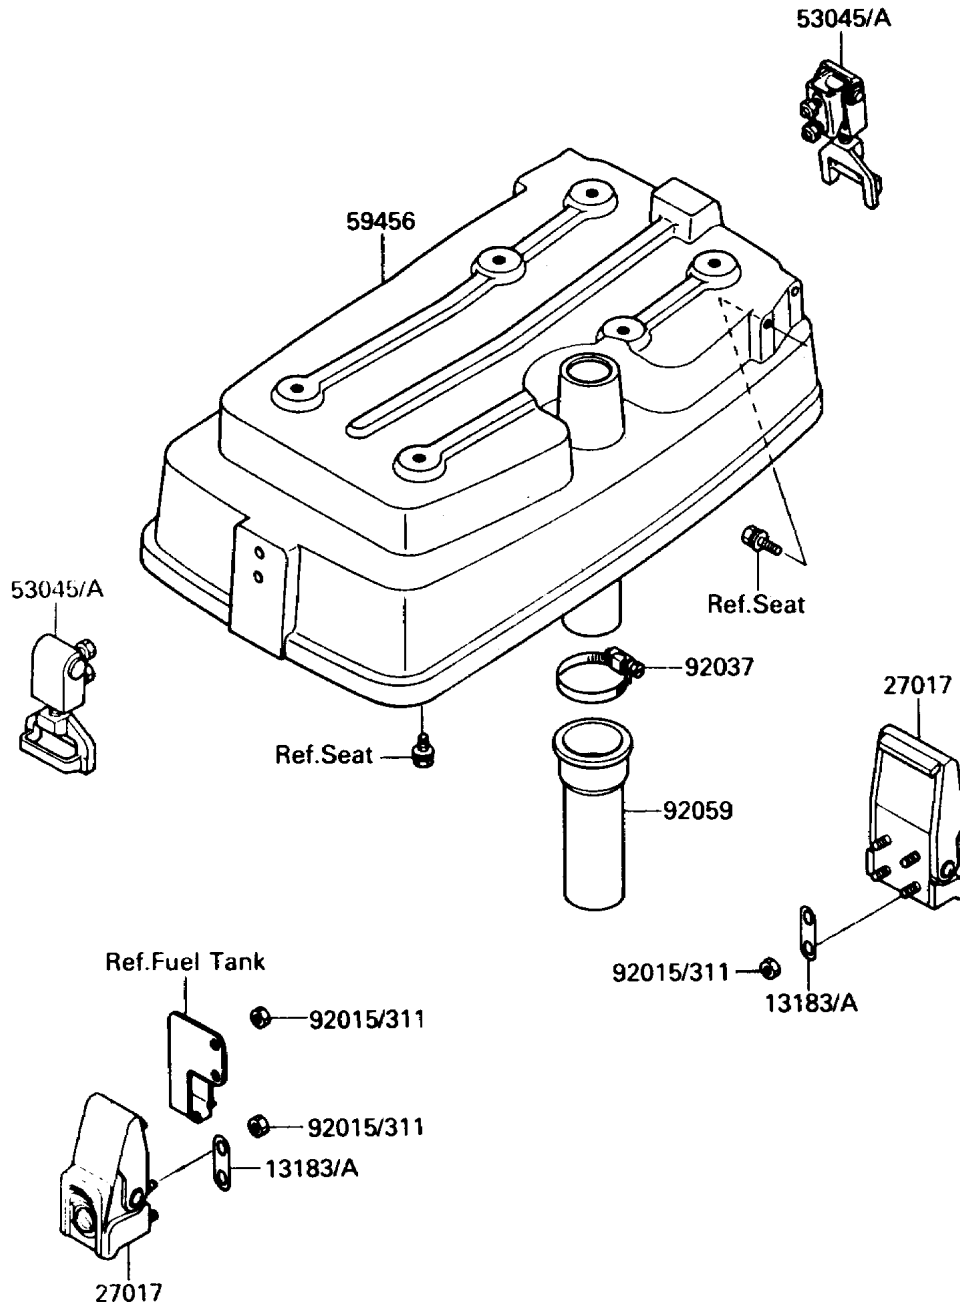

1989 TS PARTS DIAGRAM

Engine Hood

F3142

1989 TS PARTS LIST

Engine Hood

ITEM NAME	PART NUMBER	QUANTITY
PLATE (Ref # 13183)	13183-3747	3
LOCK,HULL (Ref # 27017)	27017-3706	2
HOOK-ASSY,HOOD (Ref # 53045)	53045-3701	2
HOOD-COMP-ENGINE,J.WHITE (Ref # 59456)	59456-3713-8C	1
NUT,5MM (Ref # 92015)	92015-3790	8
CLAMP (Ref # 92037)	92037-3738	1
TUBE (Ref # 92059)	92059-3803	1