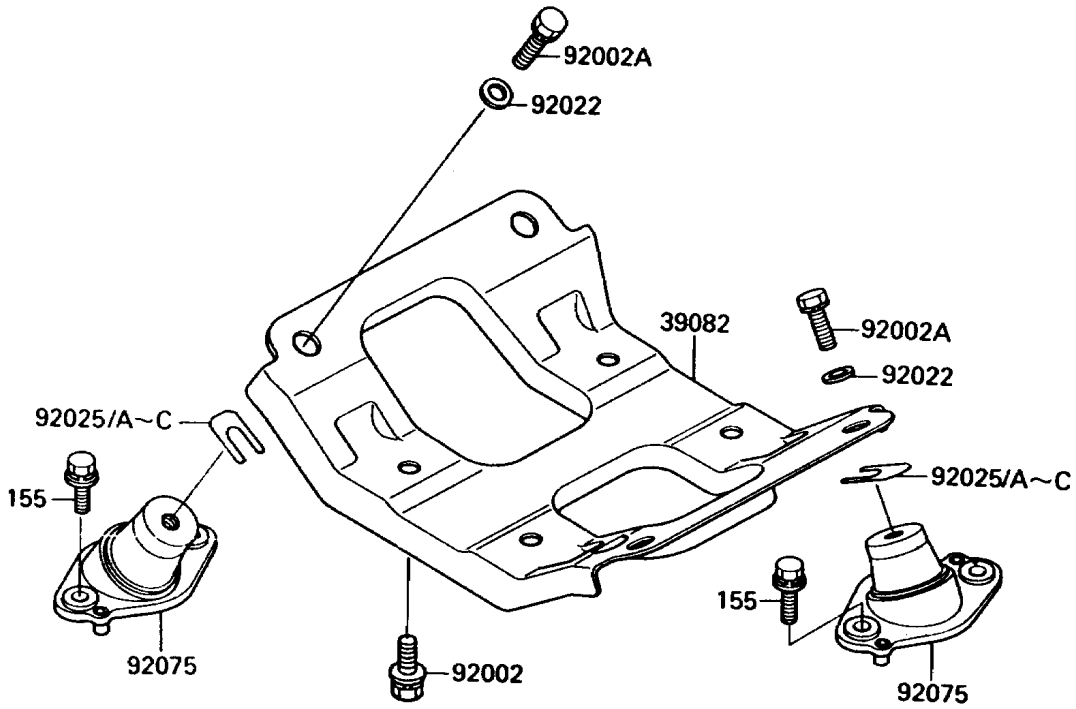

1989 TS PARTS DIAGRAM

Engine Mount

F3144

1989 TS PARTS LIST

Engine Mount

ITEM NAME	PART NUMBER	QUANTITY
MOUNT-ENGINE (Ref # 39082)	39082-3705	1
BOLT,10X25 (Ref # 92002)	92002-3765	4
BOLT,10X25 (Ref # 92002A)	92002-3770	4
WASHER,32X10.5X4 (Ref # 92022)	92022-3023	4
SHIM,T=0.3MM (Ref # 92025)	92025-3705	AR
SHIM,T=0.5MM (Ref # 92025A)	92025-3706	AR
SHIM,T=1.0MM (Ref # 92025B)	92025-3707	AR
SHIM,T=1.5MM (Ref # 92025C)	92025-3708	AR
DAMPER,ENGINE MOUNT (Ref # 92075)	92075-3724	4
BOLT-WSP-SMALL,8X20 (Ref # 155)	155R0820	8