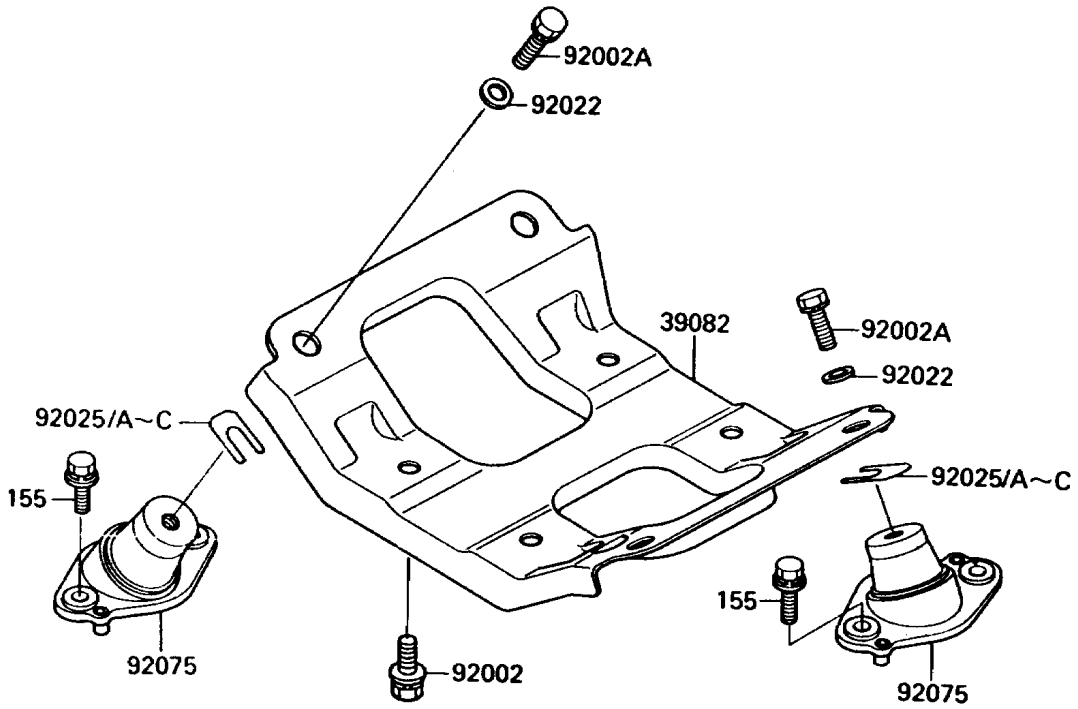

# 1989 TS PARTS DIAGRAM

Engine Mount

F3144

## 1989 TS PARTS LIST

### Engine Mount

ITEM NAME	PART NUMBER	QUANTITY
MOUNT-ENGINE (Ref # 39082)	39082-3705	1
BOLT,10X25 (Ref # 92002)	92002-3765	4
BOLT,10X25 (Ref # 92002A)	92002-3770	4
WASHER,32X10.5X4 (Ref # 92022)	92022-3023	4
SHIM,T=0.3MM (Ref # 92025)	92025-3705	AR
SHIM,T=0.5MM (Ref # 92025A)	92025-3706	AR
SHIM,T=1.0MM (Ref # 92025B)	92025-3707	AR
SHIM,T=1.5MM (Ref # 92025C)	92025-3708	AR
DAMPER,ENGINE MOUNT (Ref # 92075)	92075-3724	4
BOLT-WSP-SMALL,8X20 (Ref # 155)	155R0820	8