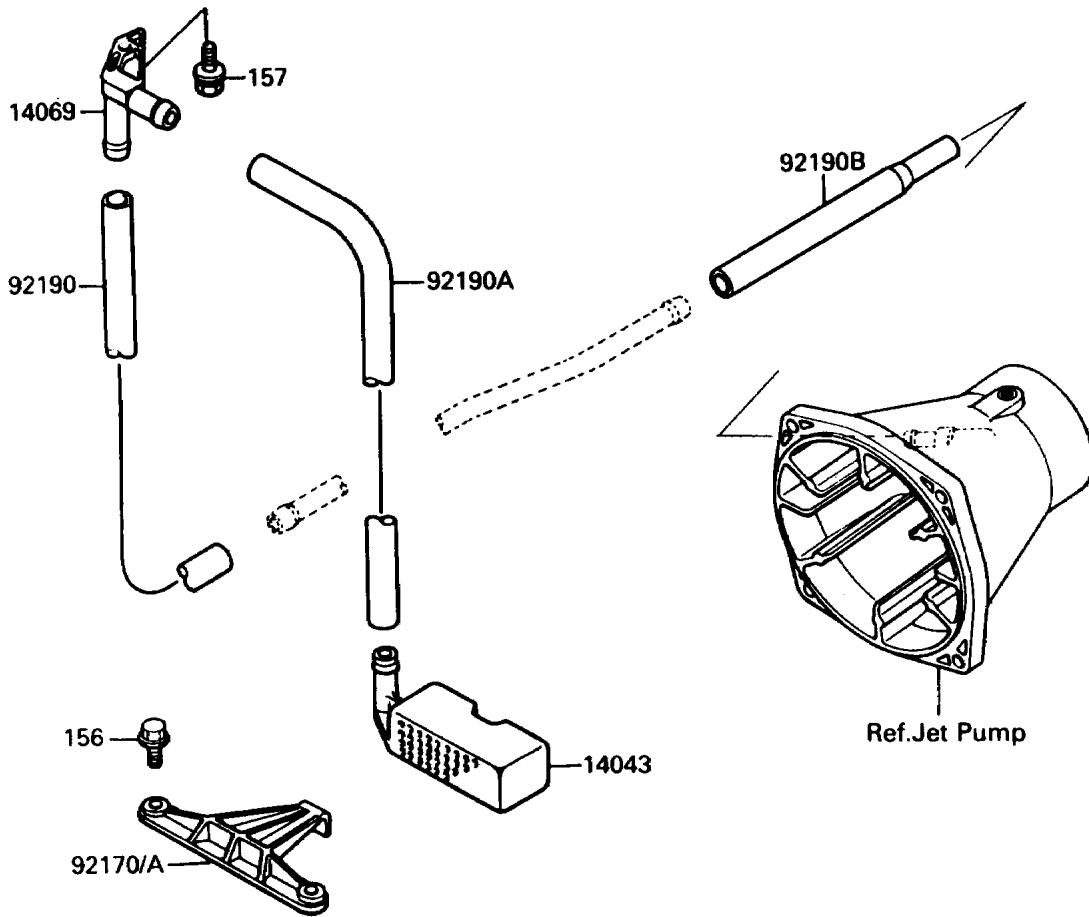

1989 TS PARTS DIAGRAM

Bilge System

F3145

1989 TS PARTS LIST

Bilge System

ITEM NAME	PART NUMBER	QUANTITY
FILTER (Ref # 14043)	14043-3705	1
BREATHER (Ref # 14069)	14069-3706	1
CLAMP,FILTER (Ref # 92170)	92170-3706	1
TUBE,BREATHER-BULKHEAD (Ref # 92190)	92059-3863	1
TUBE,FILTER-BREATHER (Ref # 92190A)	92059-3864	1
TUBE,HULL-NOZZLE (Ref # 92190B)	92059-3868	1
BOLT-WP,6X18 (Ref # 156)	156R0618	2
BOLT-WSP,6X18 (Ref # 157)	157R0618	1