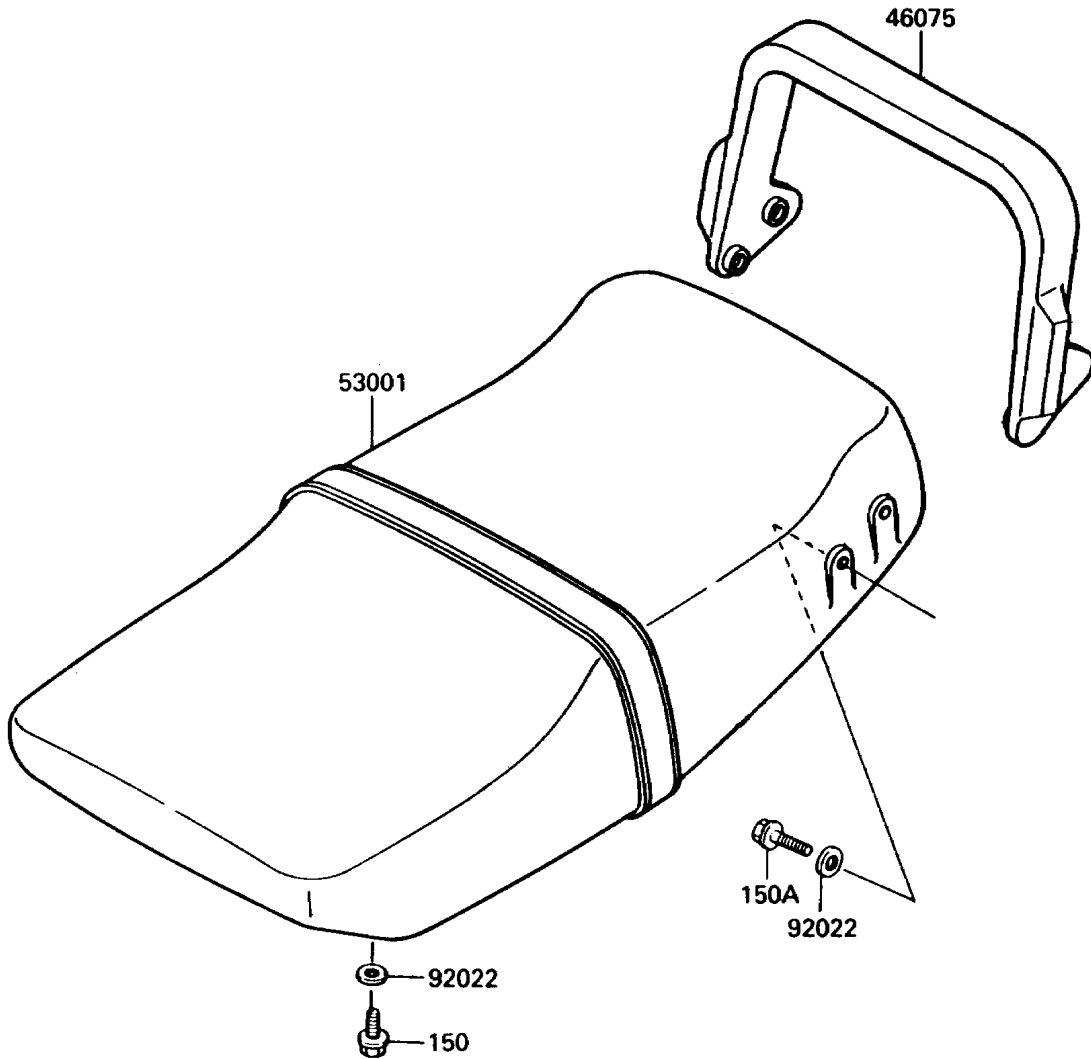

# 1989 TS PARTS DIAGRAM

Seat

F 3146

# 1989 TS PARTS LIST

## Seat

ITEM NAME	PART NUMBER	QUANTITY
GRIP,SEAT (Ref # 46075)	46075-3719	1
SEAT-ASSY,BLUE (Ref # 53001)	53001-3710-MD	1
WASHER,6.5X20X1.5 (Ref # 92022)	92022-3710	10
BOLT-WS,6X16 (Ref # 150)	150R0616	6
BOLT-WS,6X35 (Ref # 150A)	150R0635	4