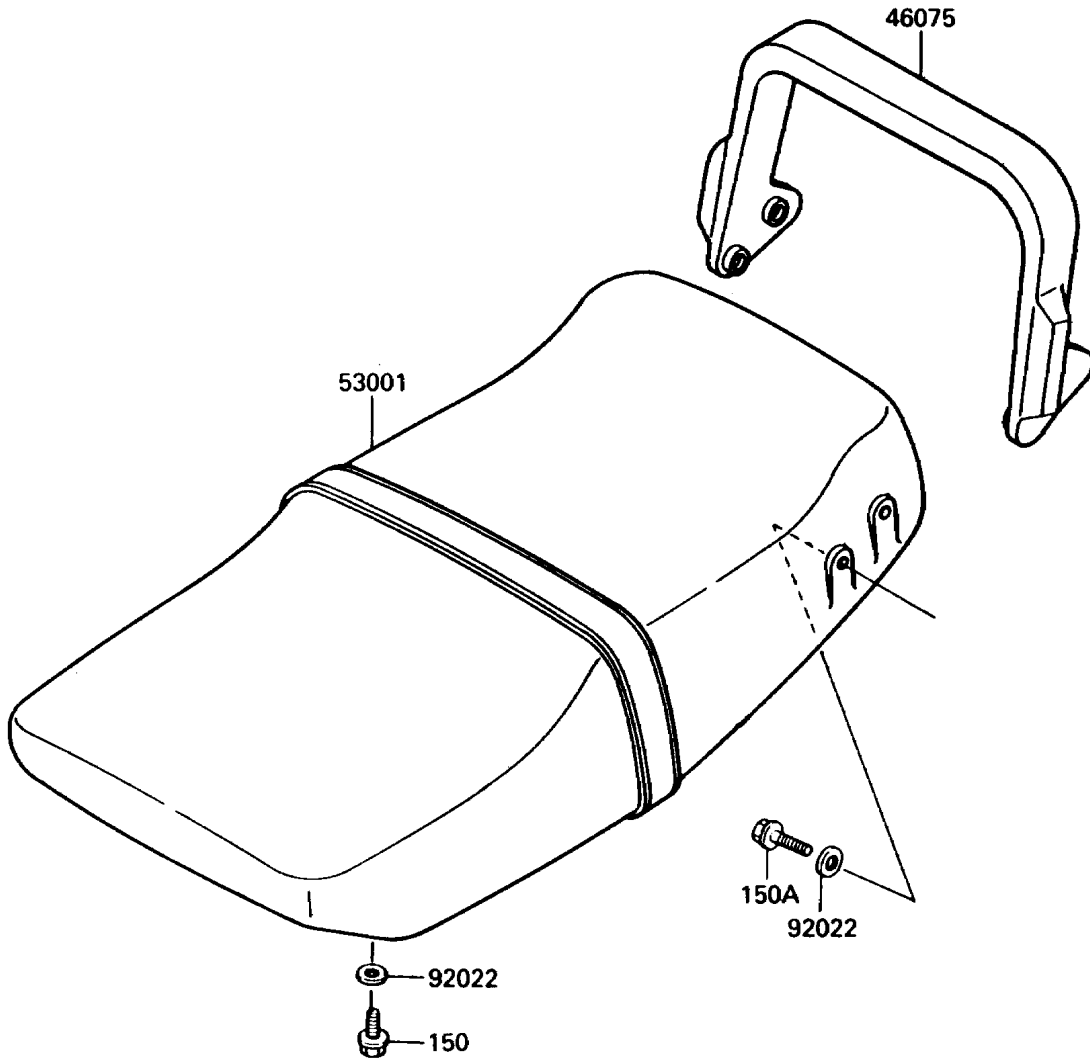

1989 TS PARTS DIAGRAM

Seat

F 3146

1989 TS PARTS LIST

Seat

ITEM NAME	PART NUMBER	QUANTITY
GRIP,SEAT (Ref # 46075)	46075-3719	1
SEAT-ASSY,BLUE (Ref # 53001)	53001-3710-MD	1
WASHER,6.5X20X1.5 (Ref # 92022)	92022-3710	10
BOLT-WS,6X16 (Ref # 150)	150R0616	6
BOLT-WS,6X35 (Ref # 150A)	150R0635	4